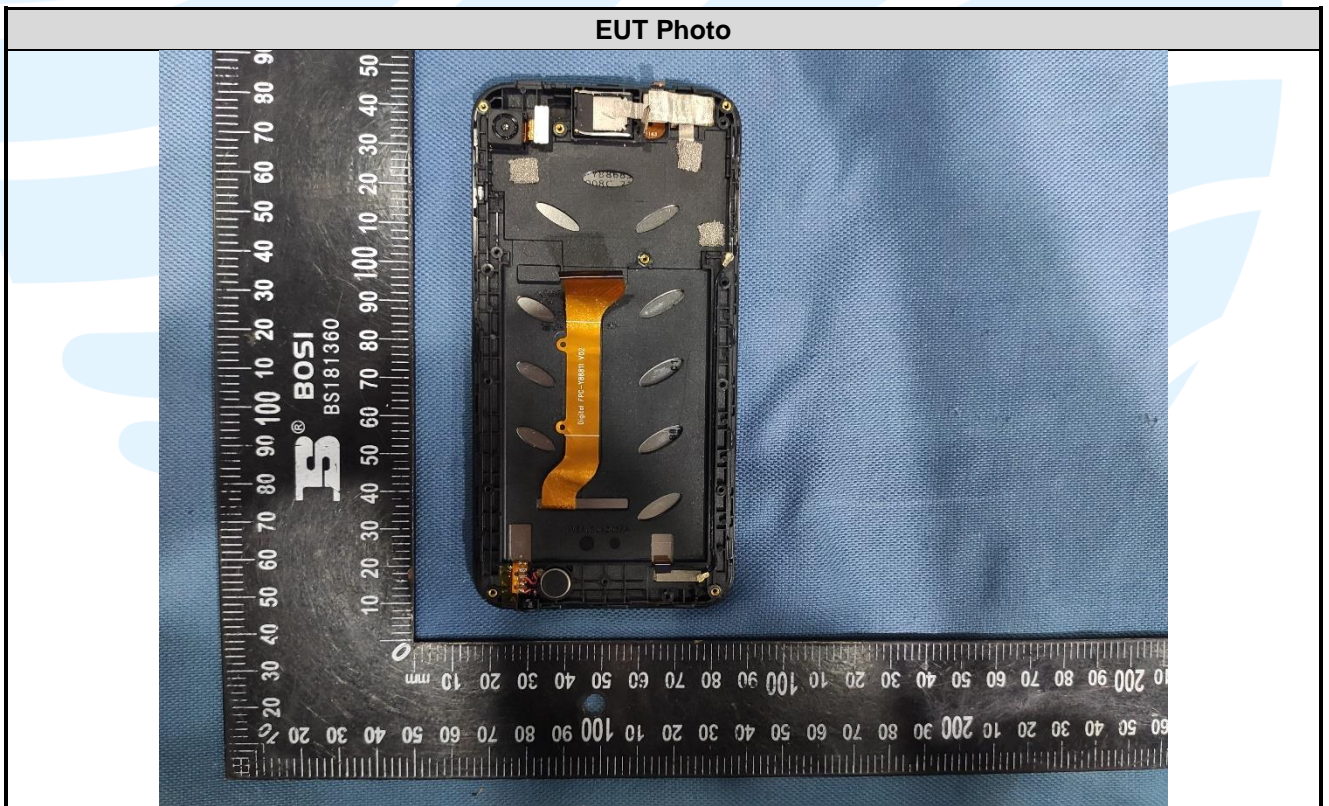

APPENDIX 2 PHOTOS OF EUT CONSTRUCTIONAL DETAILS
EUT INTERNAL PHOTOS

LTE Antenna (Aux)

2.4G WIFI/BT Antenna

GSM/WCDMA/LTE Antenna (Main)

EUT Photo

EUT Photo

EUT Photo

EUT Photo