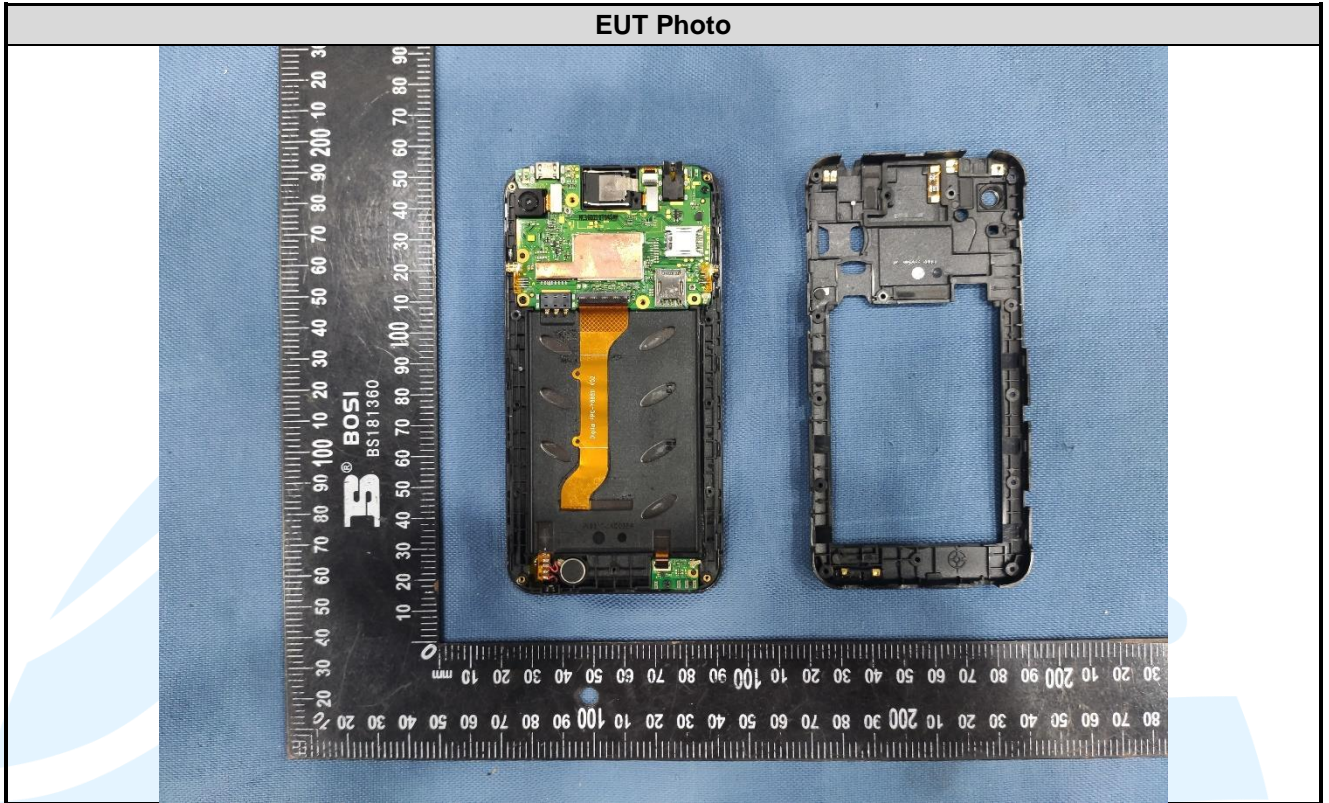

APPENDIX 2 PHOTOS OF EUT CONSTRUCTIONAL DETAILS
EUT INTERNAL PHOTOS

LTE Antenna (Aux)

2.4G WIFI/BT Antenna

GSM/WCDMA/LTE Antenna (Main)

EUT Photo

EUT Photo

EUT Photo

EUT Photo