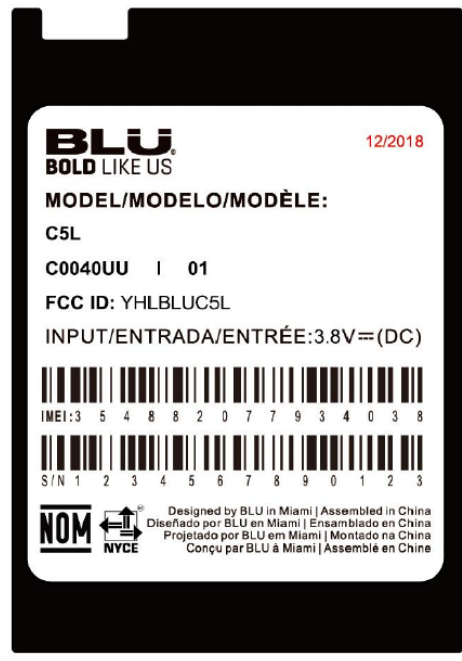

## EXHIBIT A - FCC ID LABEL AND LOCATION

### FCC ID Label

### FCC ID Label Location Information

The label shown shall be permanently affixed at a conspicuous location on the device and be readily visible to the user at the time purchase (Labeling requirements per 2.925)