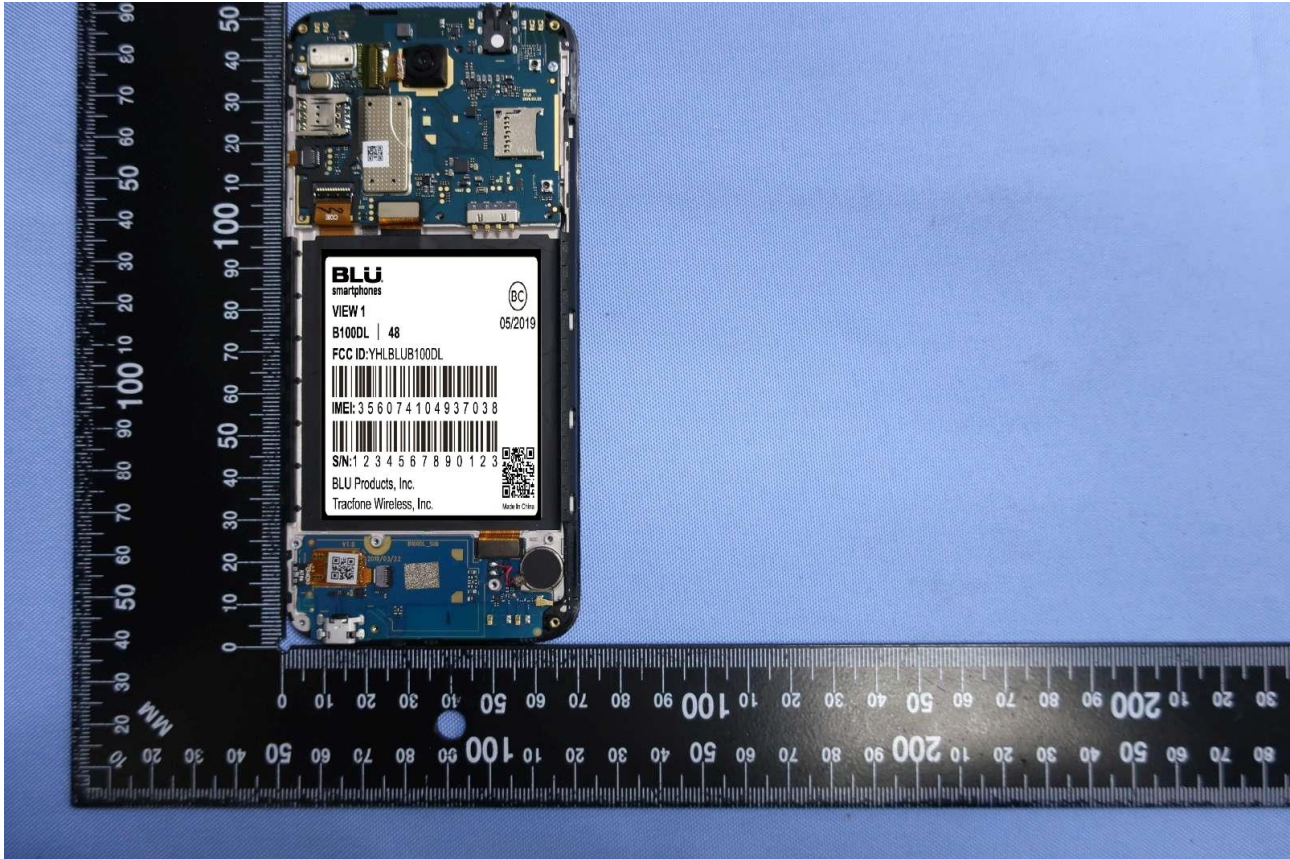

Brand Name: BLU / Model Name: VIEW 1