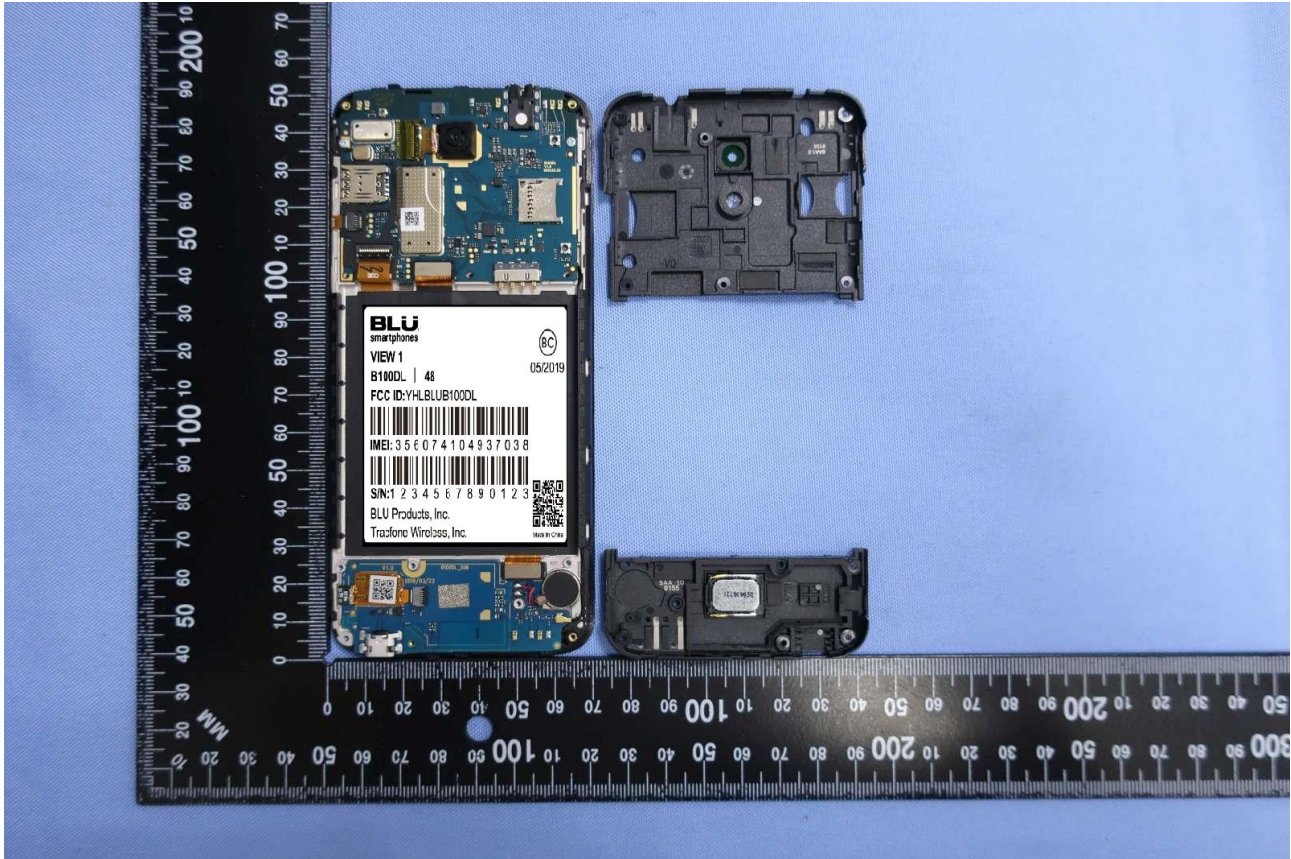

Brand Name: BLU / Model Name: VIEW 1