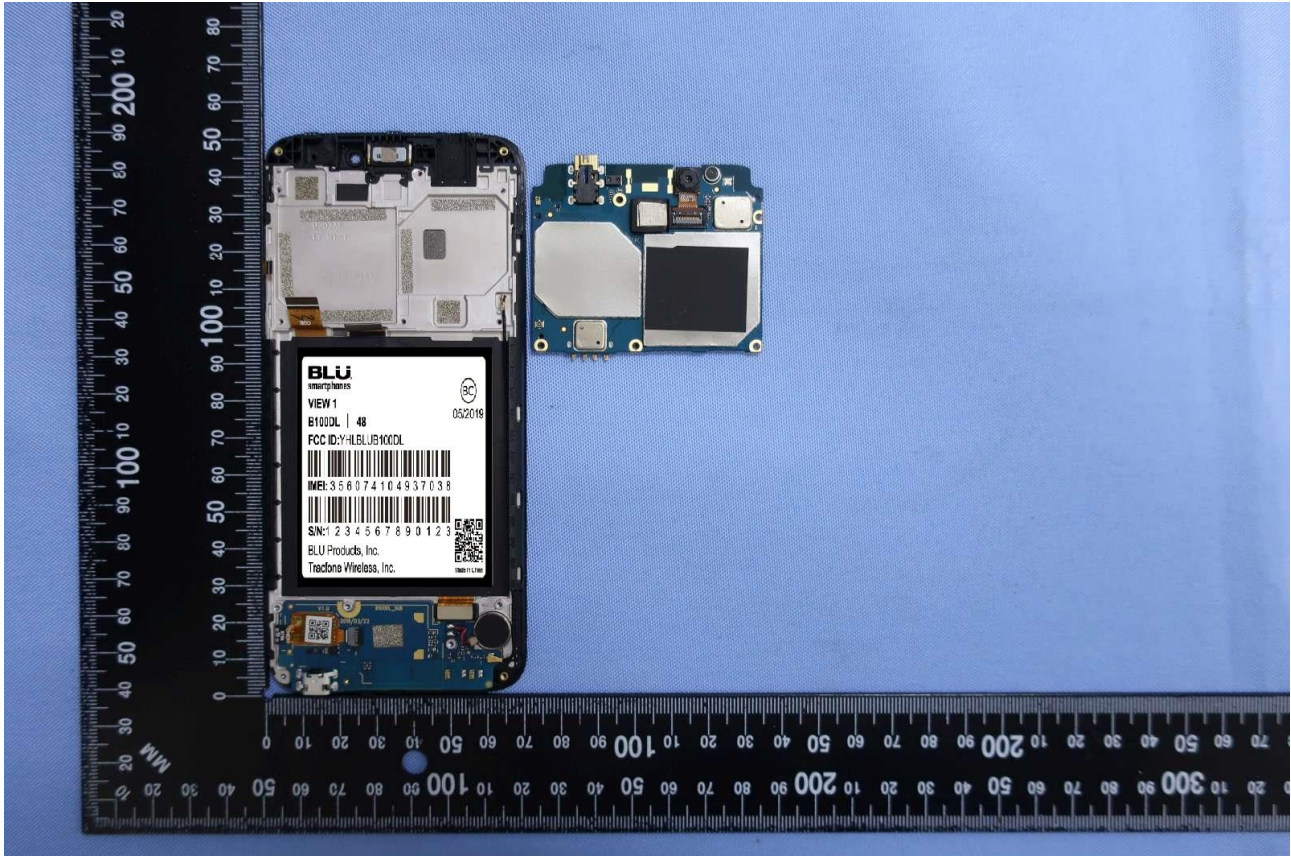

Brand Name: BLU / Model Name: VIEW 1