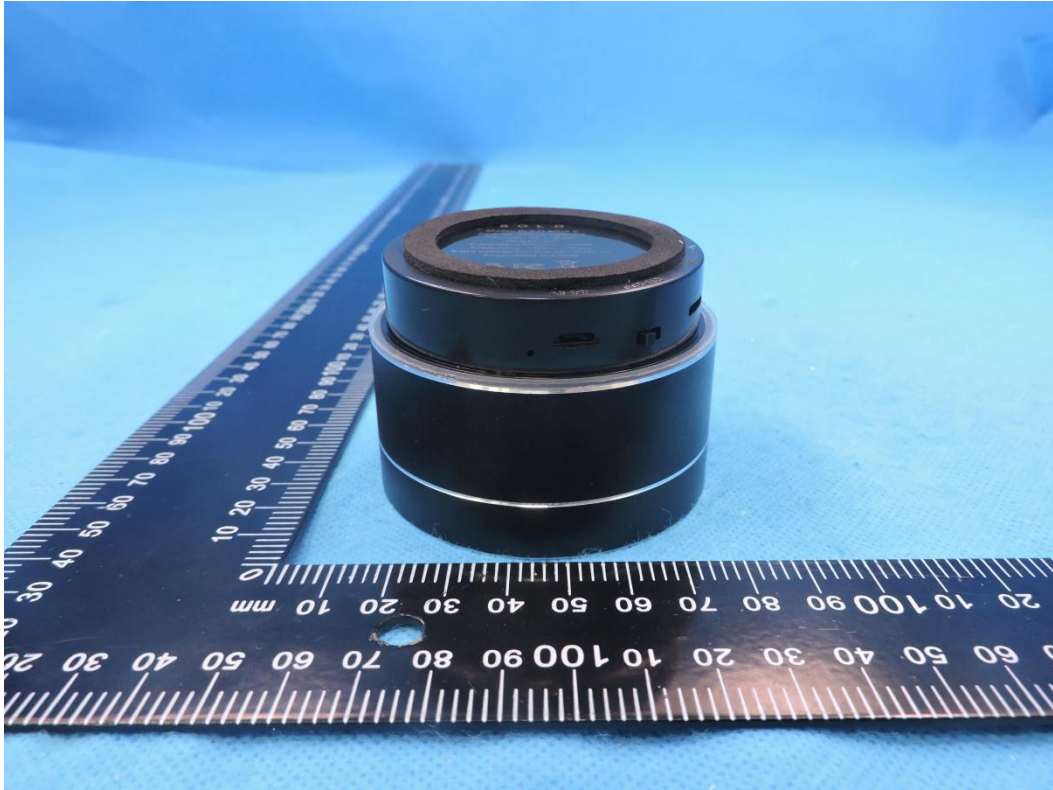

APPENDIX-PHOTOGRAPHS OF EUT CONSTRUCTIONAL DETAILS

Model: BOLD ARIA Z

Photo 1

Photo 2

Photo 3

Photo 4

Photo 5

Photo 6