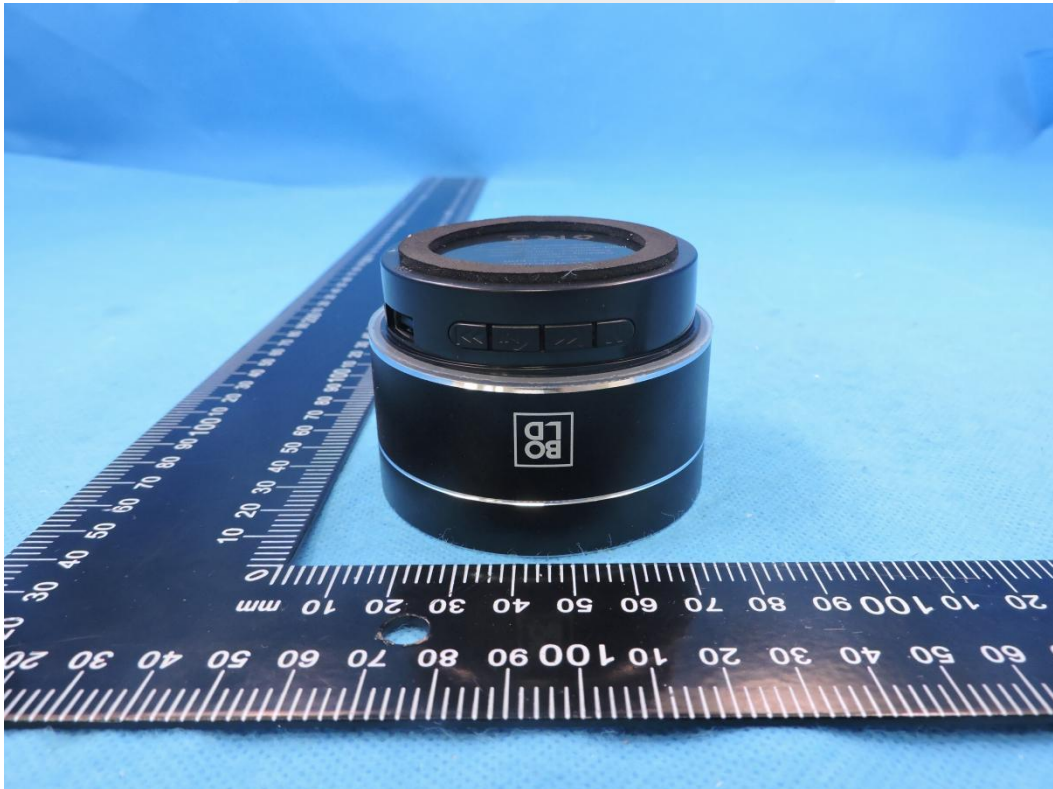

APPENDIX-PHOTOGRAPHS OF EUT CONSTRUCTIONAL DETAILS

Model: BOLD ARIA Z

Photo 1

Photo 2

Photo 3

Photo 4

Photo 5

Photo 6