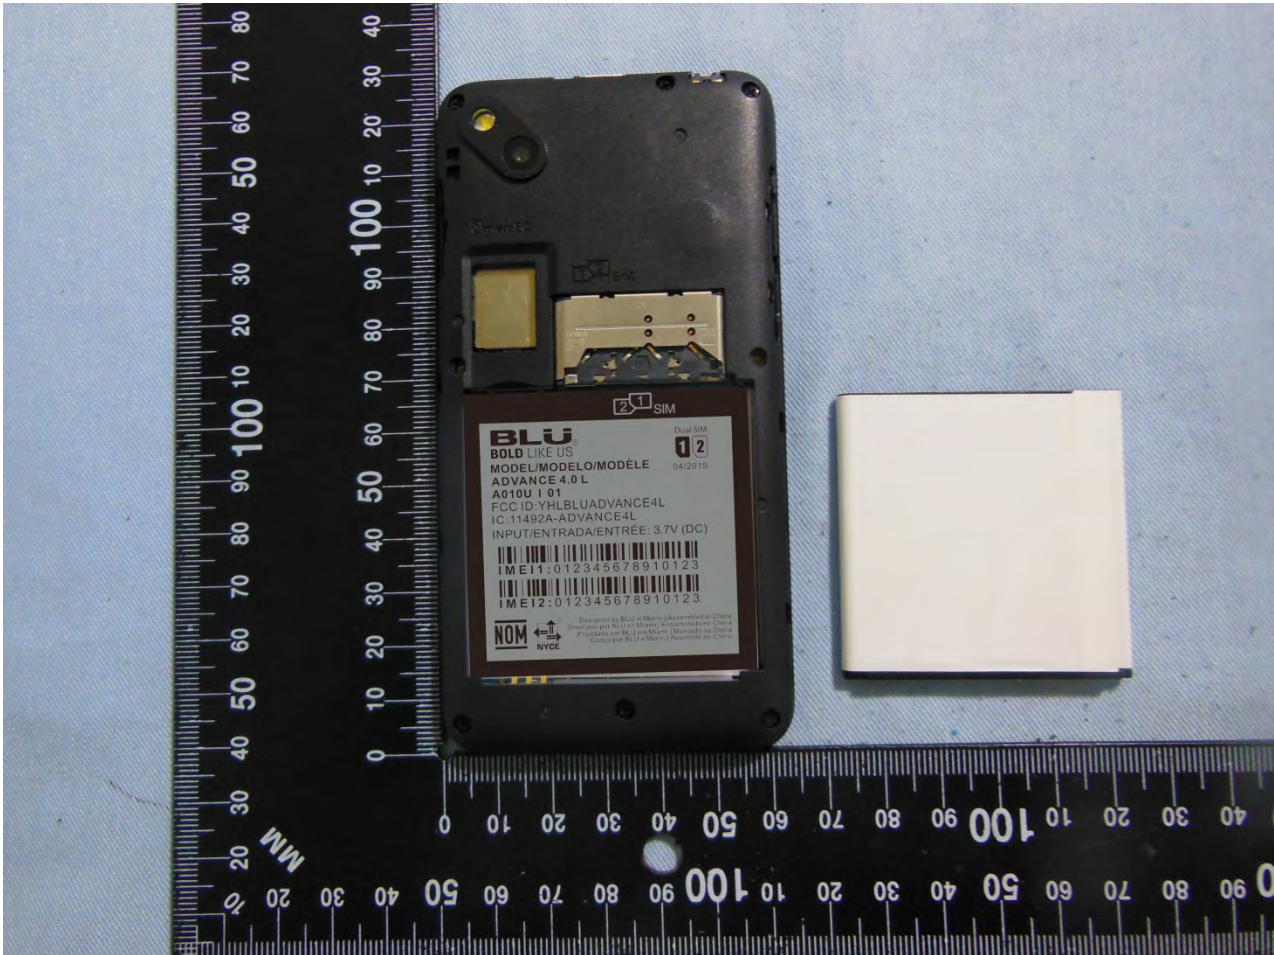

3. Internal Photograph of EUT

Brand Name: BLU / Model Name: ADVANCE 4.0 L

Brand Name: BLU / Model Name: ADVANCE 4.0 L

Brand Name: BLU / Model Name: ADVANCE 4.0 L

Brand Name: BLU / Model Name: ADVANCE 4.0 L

Brand Name: BLU / Model Name: ADVANCE 4.0 L

Brand Name: BLU / Model Name: ADVANCE 4.0 L

Brand Name: BLU / Model Name: ADVANCE 4.0 L

Brand Name: BLU / Model Name: ADVANCE 4.0 L

Brand Name: BLU / Model Name: ADVANCE 4.0 L