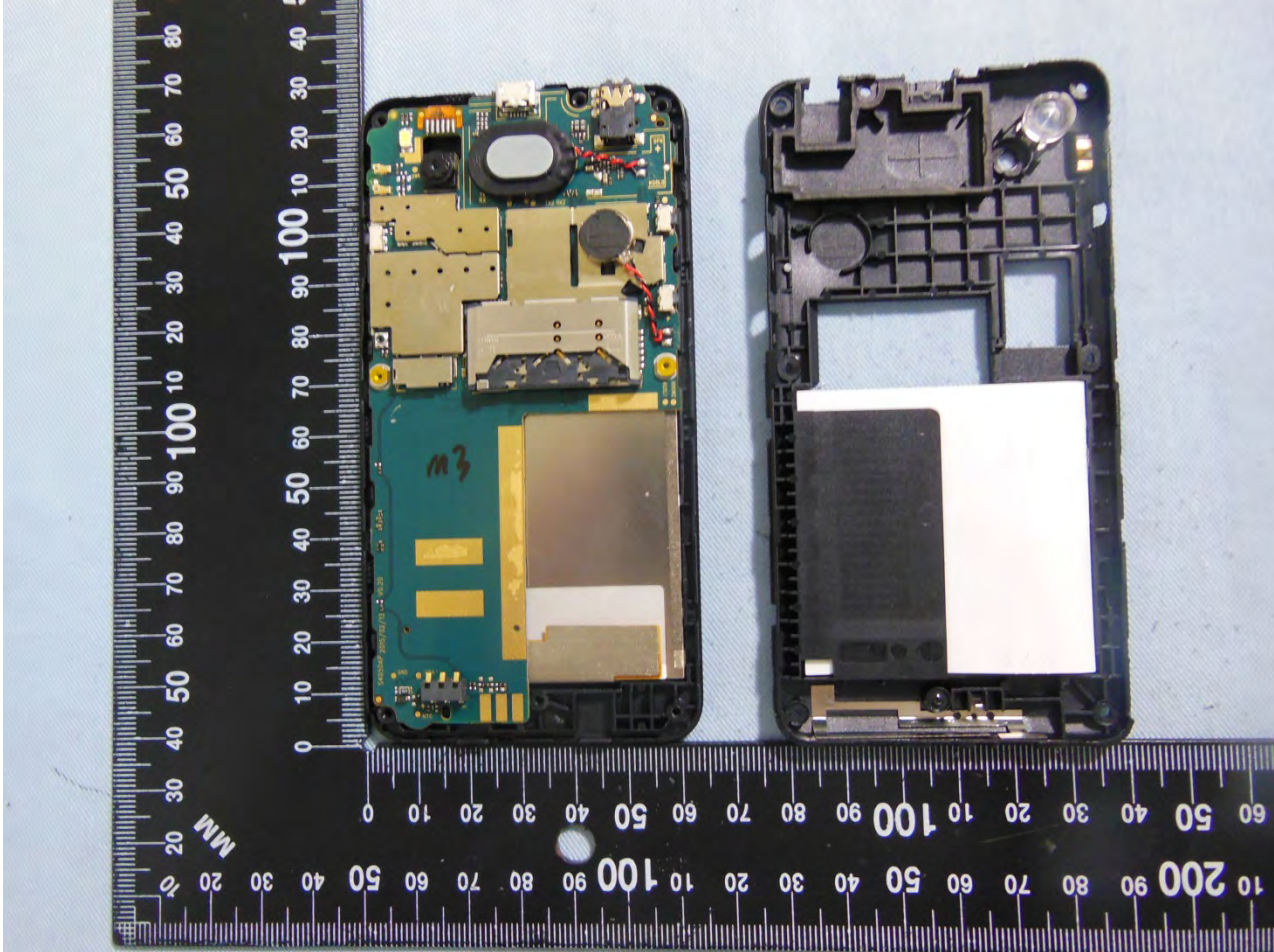

3. Internal Photograph of EUT

Brand Name: BLU / Model Name: ADVANCE 4.0 L

Brand Name: BLU / Model Name: ADVANCE 4.0 L

Brand Name: BLU / Model Name: ADVANCE 4.0 L

Brand Name: BLU / Model Name: ADVANCE 4.0 L

Brand Name: BLU / Model Name: ADVANCE 4.0 L

Brand Name: BLU / Model Name: ADVANCE 4.0 L

Brand Name: BLU / Model Name: ADVANCE 4.0 L

Brand Name: BLU / Model Name: ADVANCE 4.0 L

Brand Name: BLU / Model Name: ADVANCE 4.0 L