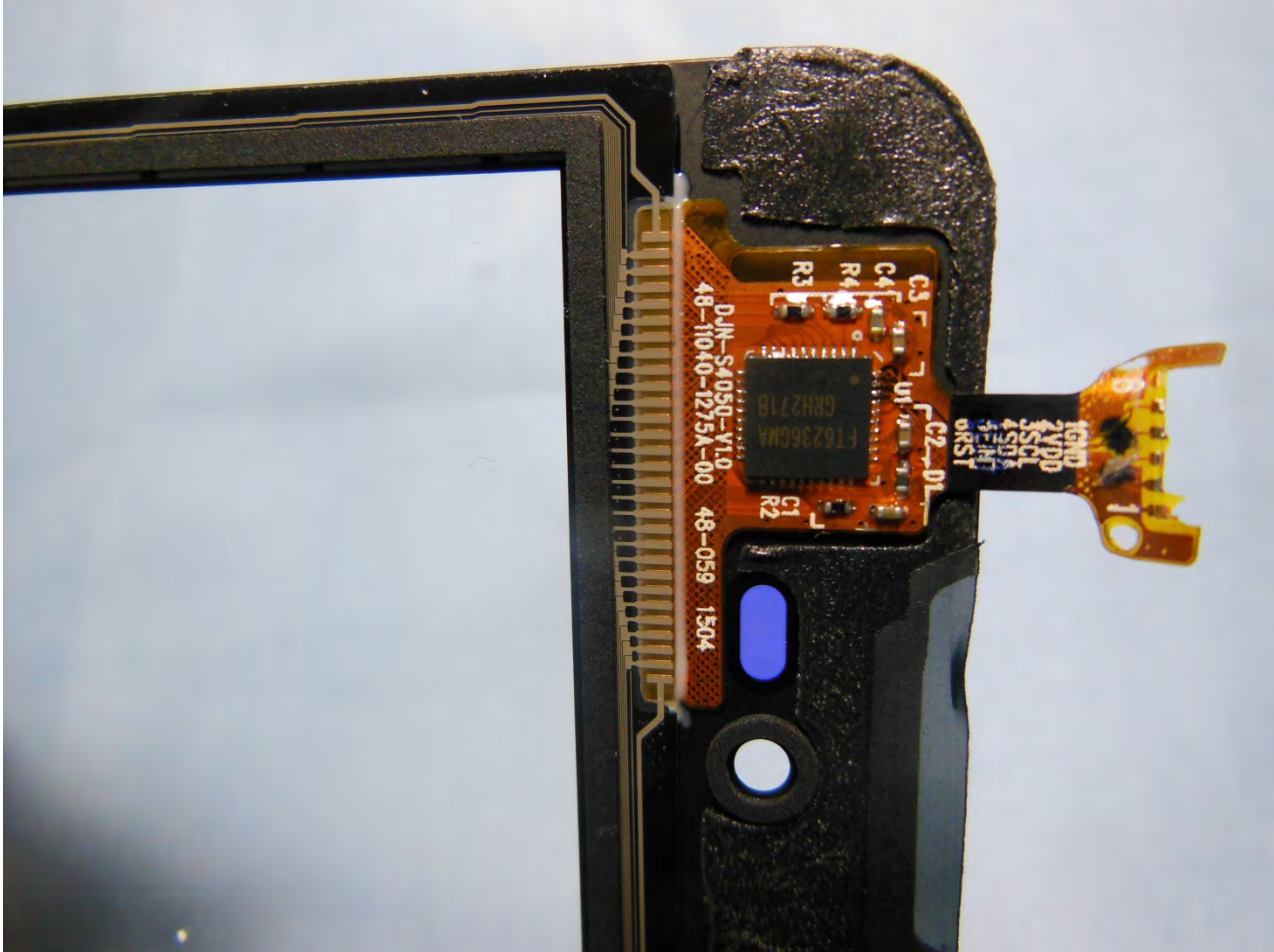

3. Internal Photograph of EUT

Brand Name: BLU / Model Name: ADVANCE 4.0 L

Brand Name: BLU / Model Name: ADVANCE 4.0 L

Brand Name: BLU / Model Name: ADVANCE 4.0 L

Brand Name: BLU / Model Name: ADVANCE 4.0 L

Brand Name: BLU / Model Name: ADVANCE 4.0 L

Brand Name: BLU / Model Name: ADVANCE 4.0 L

Brand Name: BLU / Model Name: ADVANCE 4.0 L

Brand Name: BLU / Model Name: ADVANCE 4.0 L

Brand Name: BLU / Model Name: ADVANCE 4.0 L