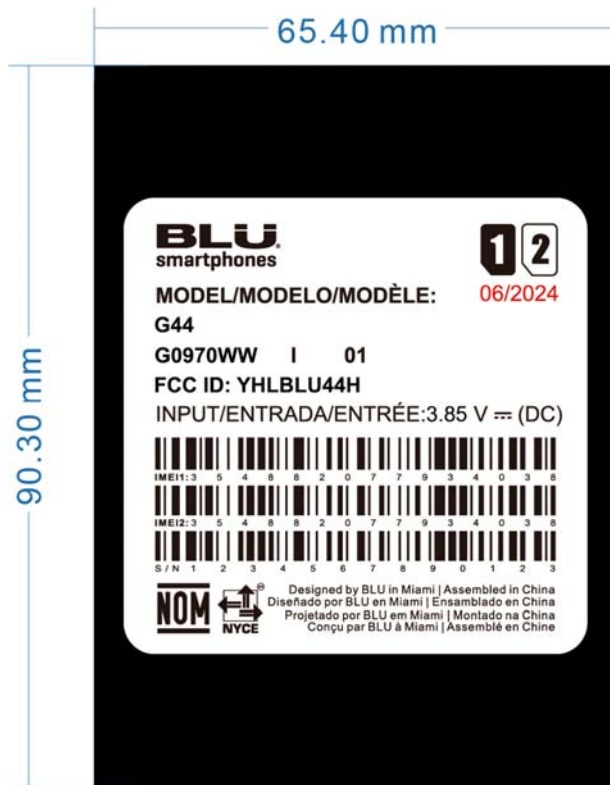

Model name:G44
FCC ID:YHLBLU44H

Label :

Location: (Inside the battery compartment)