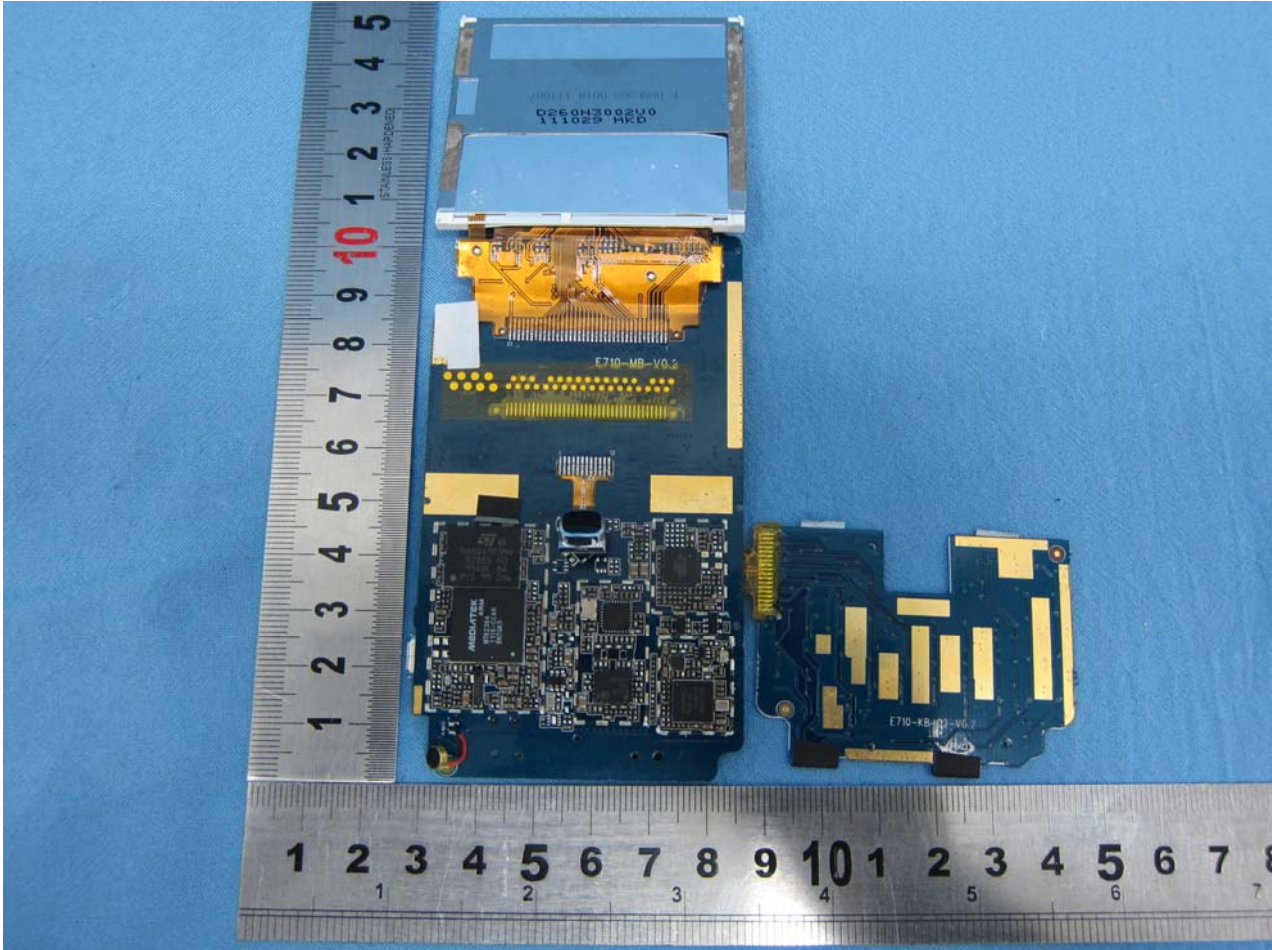

Brand Name: ACE / Model Name: Caracas Pro