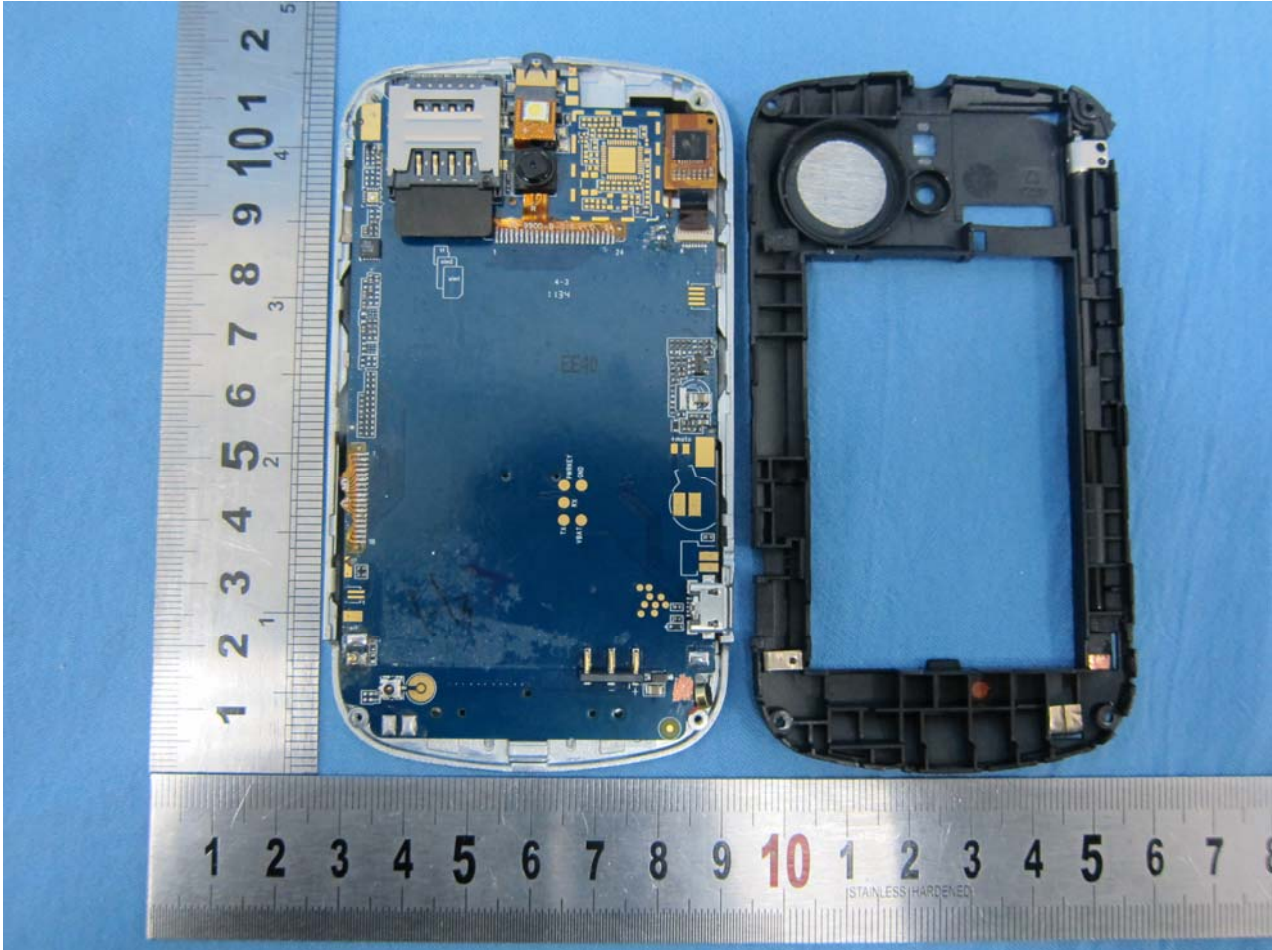

3. Internal Photograph of EUT

Brand Name: ACE / Model Name: Caracas Pro

Brand Name: ACE / Model Name: Caracas Pro

Brand Name: ACE / Model Name: Caracas Pro

Brand Name: ACE / Model Name: Caracas Pro

Brand Name: ACE / Model Name: Caracas Pro