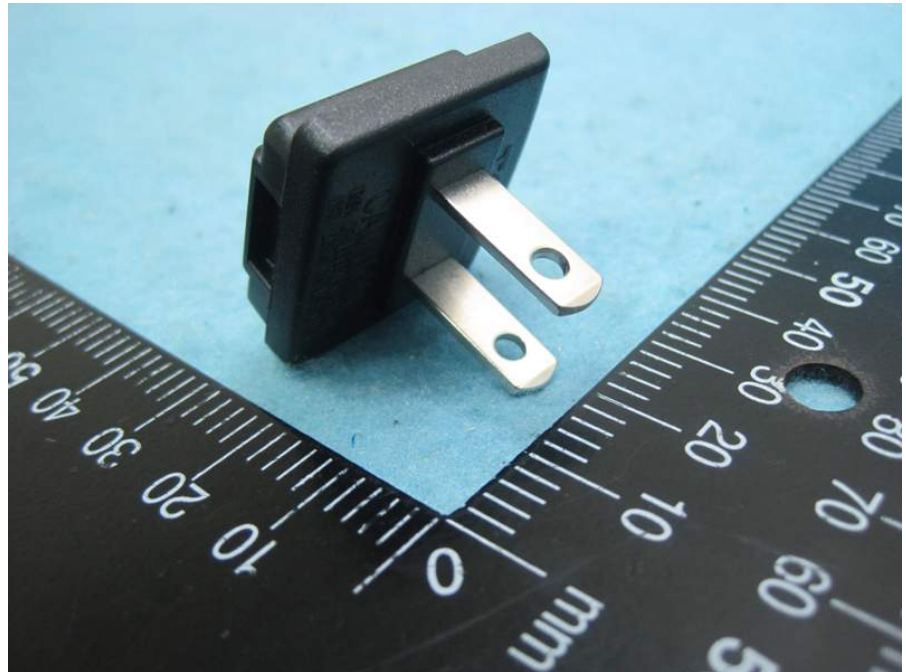

Photographs of EUT

Adaptor 1 (Fixed plug)

Brand: OEM

Model: ADS0271-W120200

Adaptor 2 (Removable plug)

Brand: Ktec

Model: KSAS0241200200D5

RJ-45 Cable

Console Cable