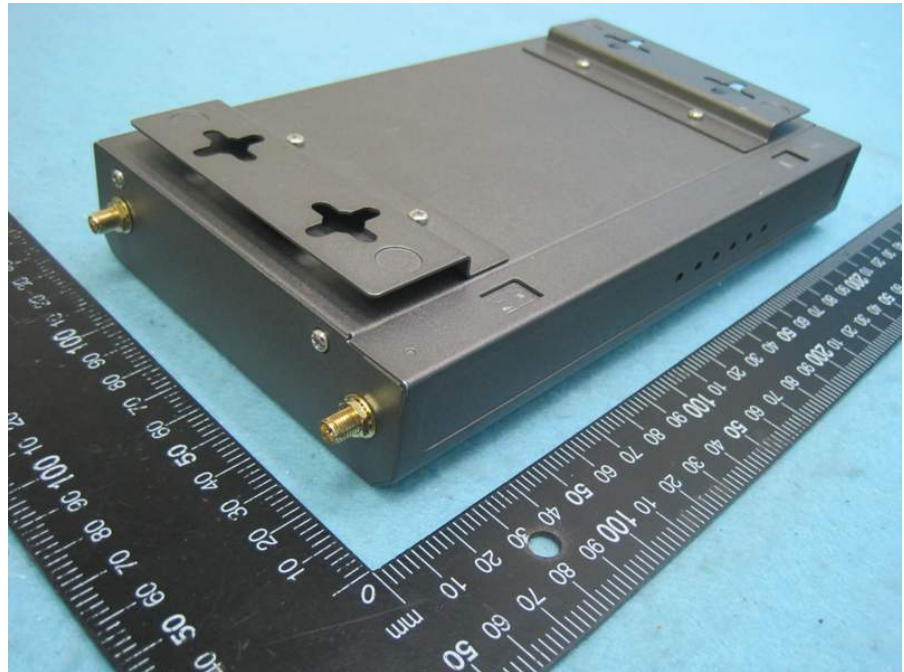

Photographs of EUT

Adaptor 1 (Fixed plug)

Brand: OEM

Model: ADS0271-W120200

Adaptor 2 (Removable plug)

Brand: Ktec

Model: KSAS0241200200D5

RJ-45 Cable

Console Cable