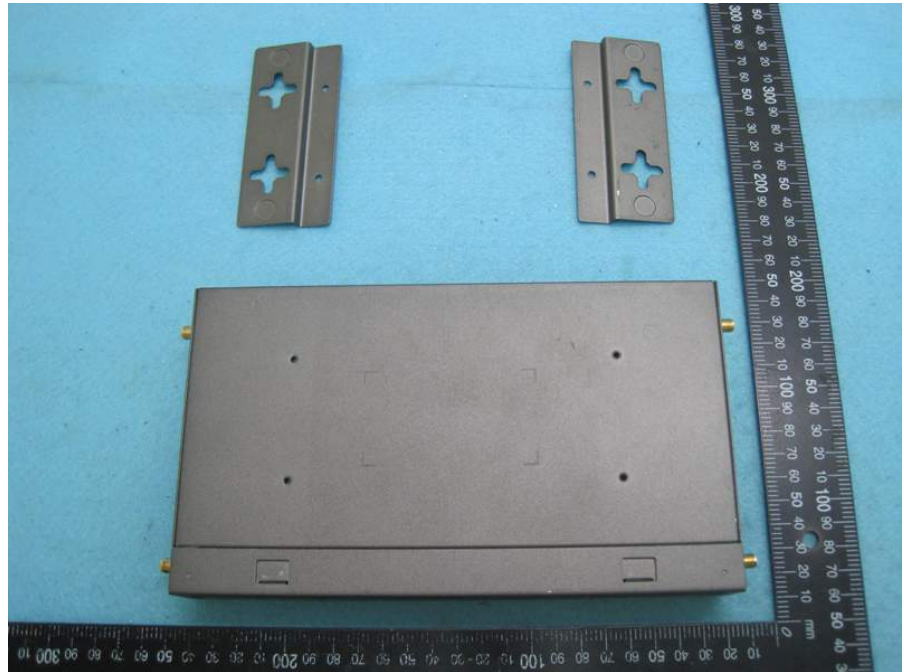

Photographs of EUT

Adaptor 1 (Fixed plug)

Brand: OEM

Model: ADS0271-W120200

Adaptor 2 (Removable plug)

Brand: Ktec

Model: KSAS0241200200D5

RJ-45 Cable

Console Cable