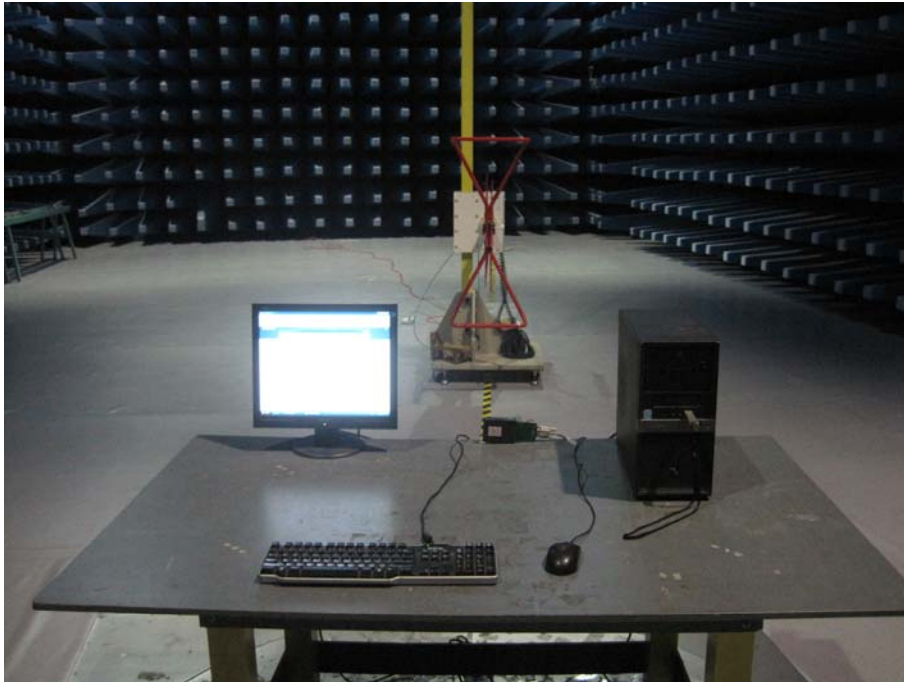

Annex B.ii Photograph 4: Test Setup Photo

Radiated Spurious Emissions Test Setup (30MHz-1GHz)

Radiated Spurious Emissions Test Setup (Above 1GHz)