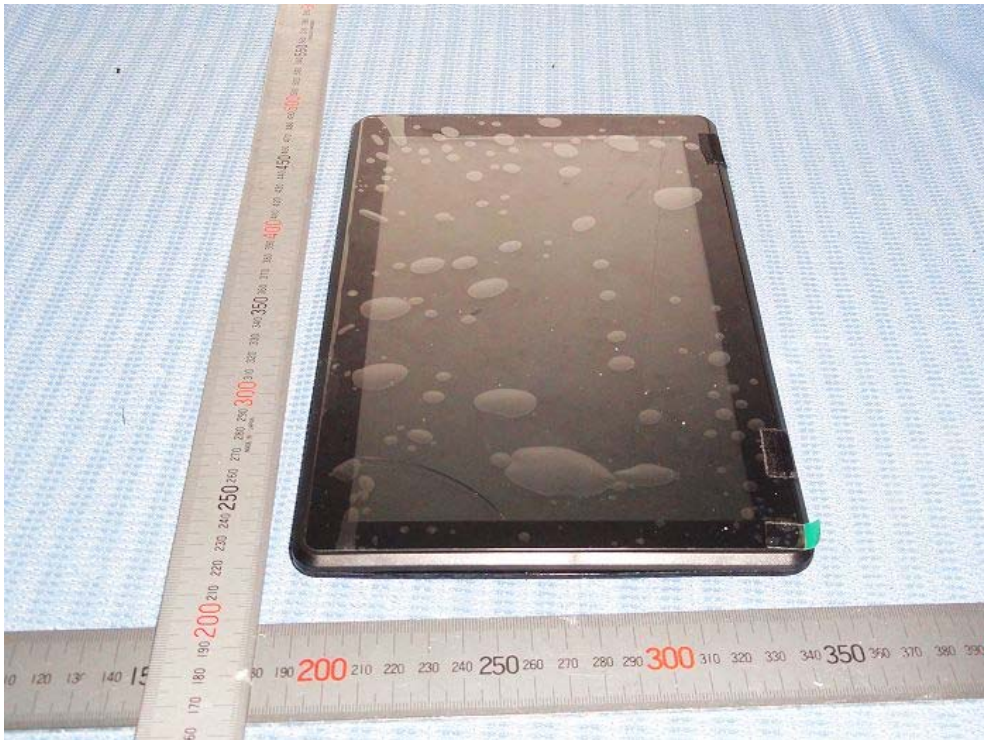

Photographs – EUT

Outside view

The report refers only to the sample tested and does not apply to the bulk.

This report is issued in confidence to the client and it will be strictly treated as such by the Shenzhen Timeway Technology Consulting Co., Ltd. It may not be reproduced in its entirety or in part and it may not be used for advertising. The client to whom the report is issued may, however, show or send it, or a certified copy thereof prepared by the Shenzhen Timeway Technology Consulting Co., Ltd. to his customer, supplier or other persons directly concerned. Shenzhen Timeway Technology Consulting Co., Ltd. will not, without the consent of the client, enter into any discussion of correspondence with any third party concerning the contents of the report.