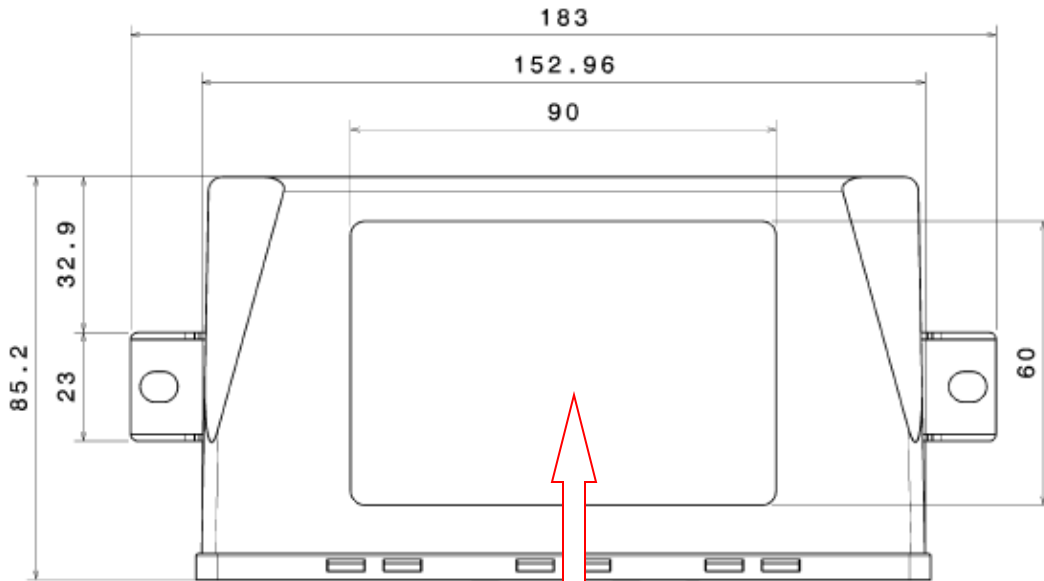

Label location:

Label 60mm x 90mm

Label for Telematics Unit Gen.2 with technical specifications and logos. The label includes the following information:

- Telematics Unit Gen.2** (Product Name)
- Huf** (Logo)
- Part No: Hxxxxxx
- Serial No: YYMMDDHHXX0001
- IMEI: xxxxxxxxxxxxxxxx
- CCID: xxxxxxxxxxxxxxxx
- HW Version: 3.1.0
- SW Version: xxxxxx
- QR Code
- E1** 10R-XX XXXX (CE Marking)
- SIXSENSE** (Logo)