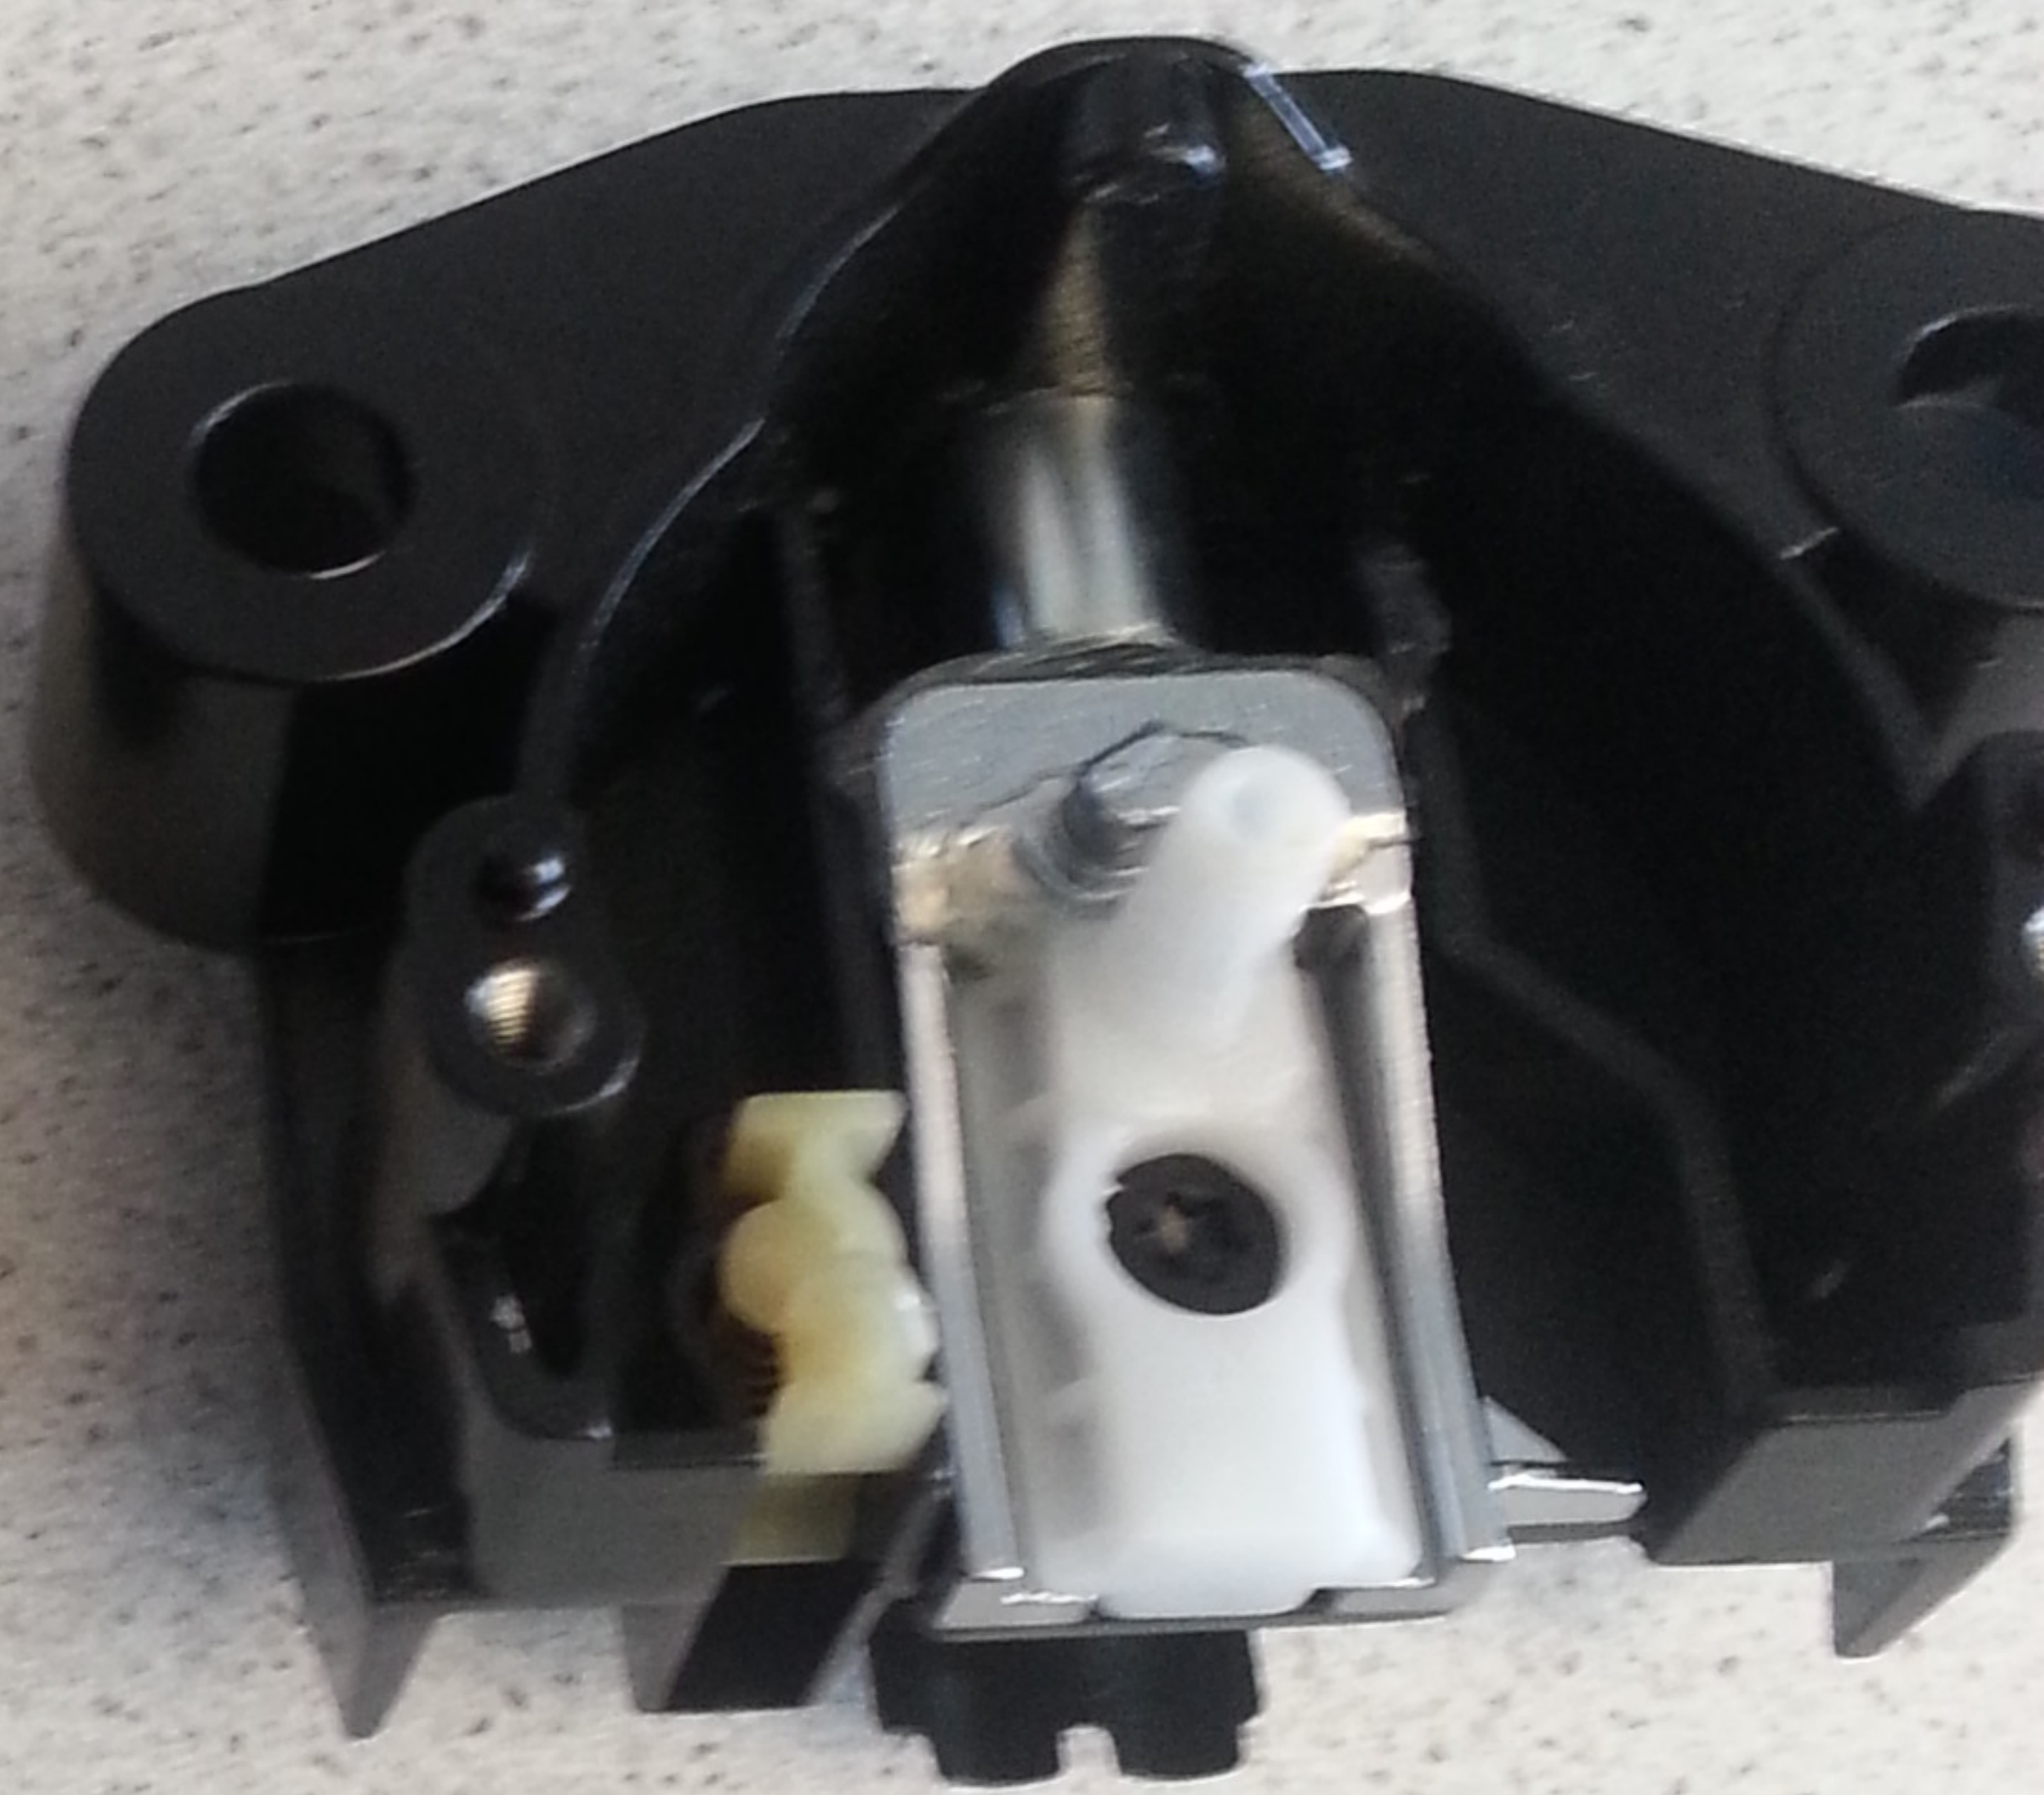

cod 7465415

 Corporal Express

 rotin  
MADE IN GERMANY

Corporate Express

cod. 7462415

rotring

7462413

Corporate Express

**rotring**  
MADE IN GERMANY