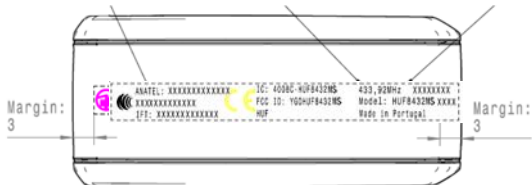

1.1 Location of product label

On the Volvo SPA Tag ID the product label with FCC ID and IC certification number can be found lasermarked on the housing (at opposite side from "VOLVO" lettering housing).

ANATEL: XXXXXXXXXXXXX XXXXXXXXXXXXXX IFT: XXXXXXXXXXXXX	IC: 4008C-HUF8432MS FCC ID: YG0HUF8432MS HUF	433,92MHz XXXXXXXX Model: HUF8432MS XXXX Made in Portugal
---	--	---