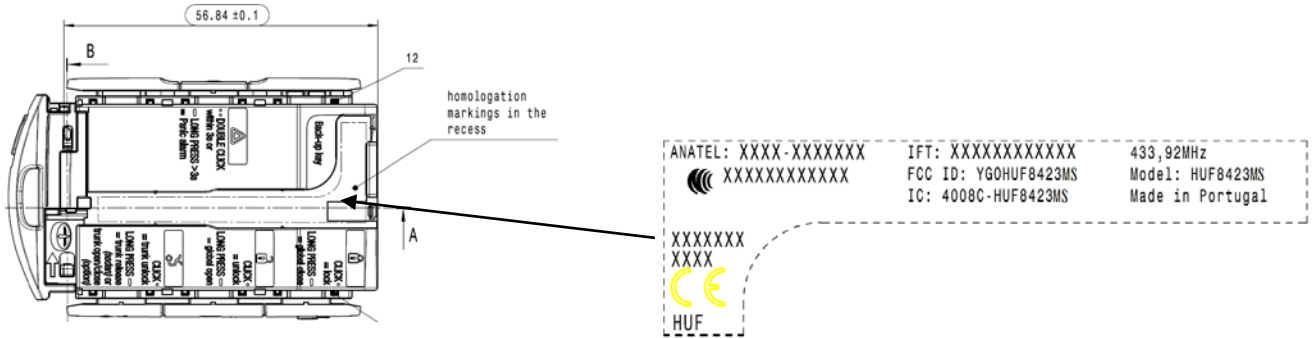

4.3 Location of product label

On the Volvo Standard key with Motion Sensor the product label with FCC ID and IC certification number can be found inside the recess for the mechanical keyblade when removing the cover.

The Label for Argentina will be placed in the Users Manual of the Vehicle in the following way: