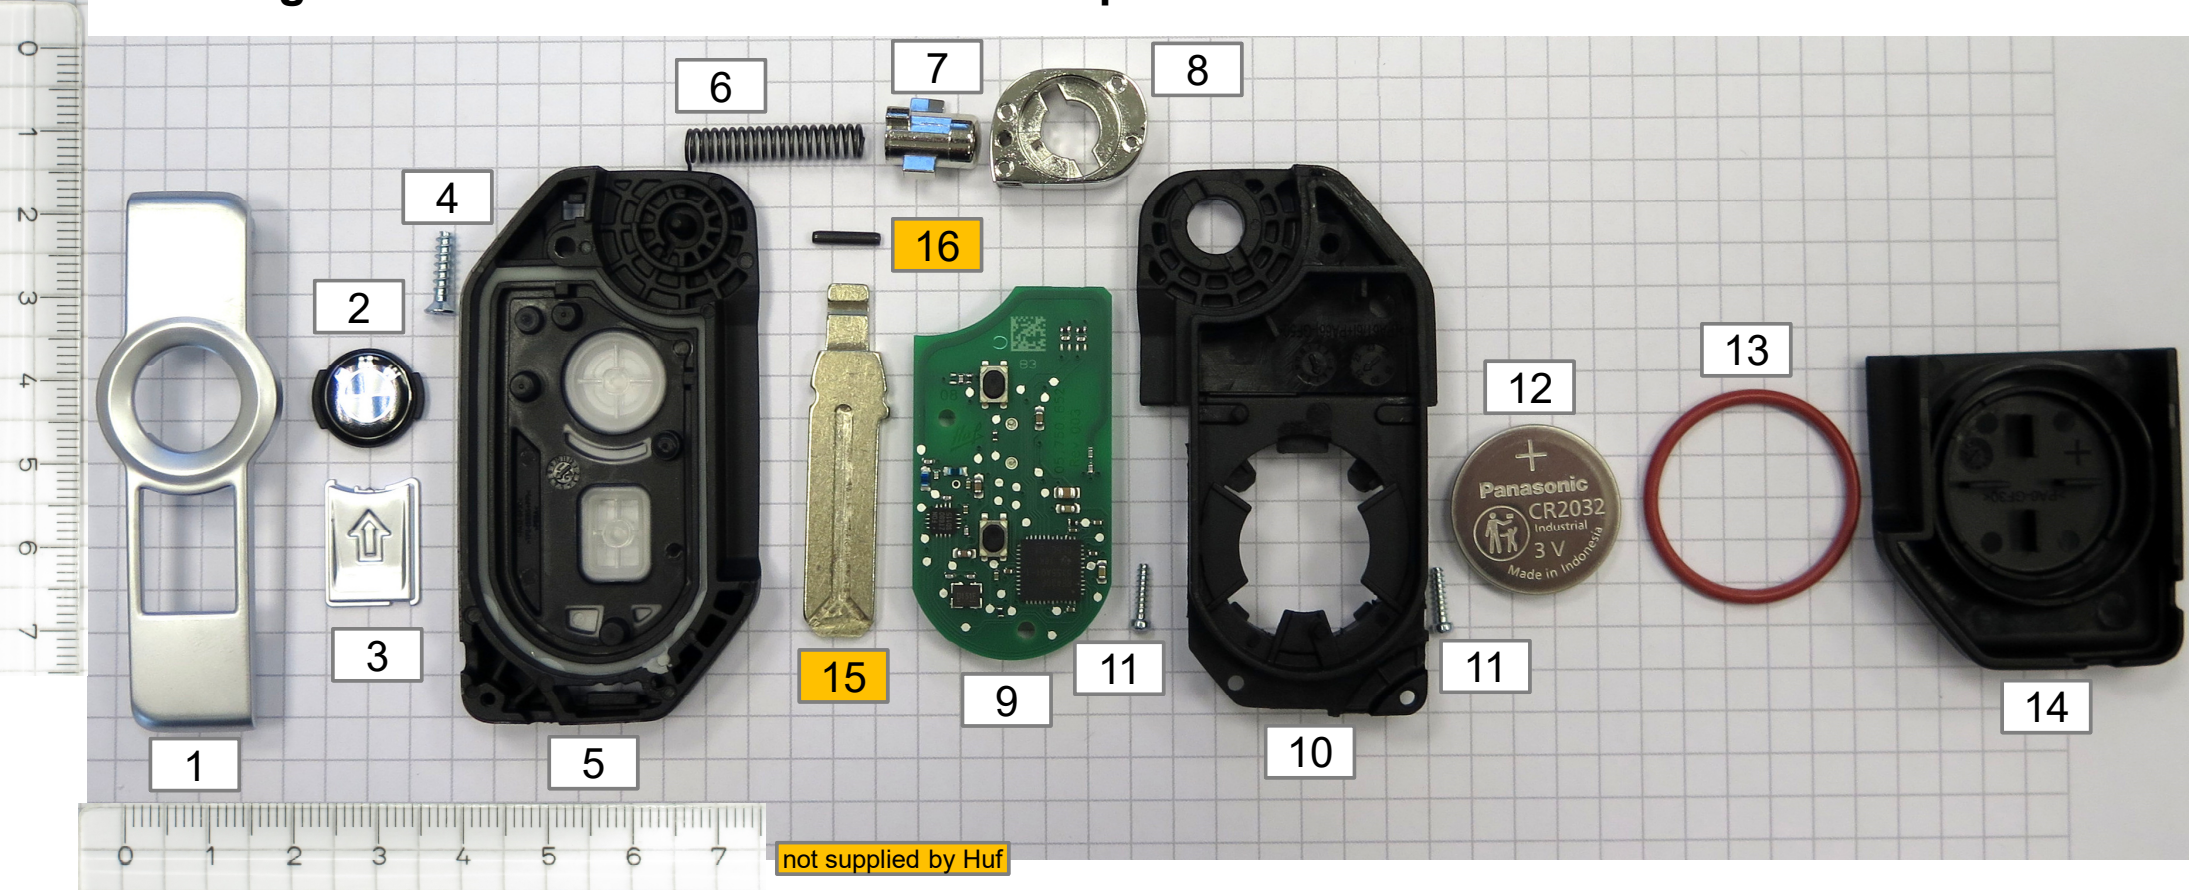

BMW KR Key HUF5794

RDC-Integration / CM30000297 / 8000.255 – Exploded View 1

BMW KR Key HUF5794

RDC-Integration / CM30000297 / 8000.255 – Exploded View 2

BMW KR Key HUF5794

RDC-Integration / CM30000297 / 8000.255 – BOM

1: Bezel

2: Button (lock, BMW emblem)

3: Button (unlock, arrow symbol)

4: Screw (Torx, T6)

5: Housing (upper)

6: Spring (torque/compression)

7: Button (push)

8: Bearing

9: PCBA 433/434 MHz

10: Housing (lower)

11: Screw (Torx, T5) 2x

12: Battery CR2032

13: Sealing (o-ring)

14: Top cover (battery)

15*: Key blade

16*: Spiral pin