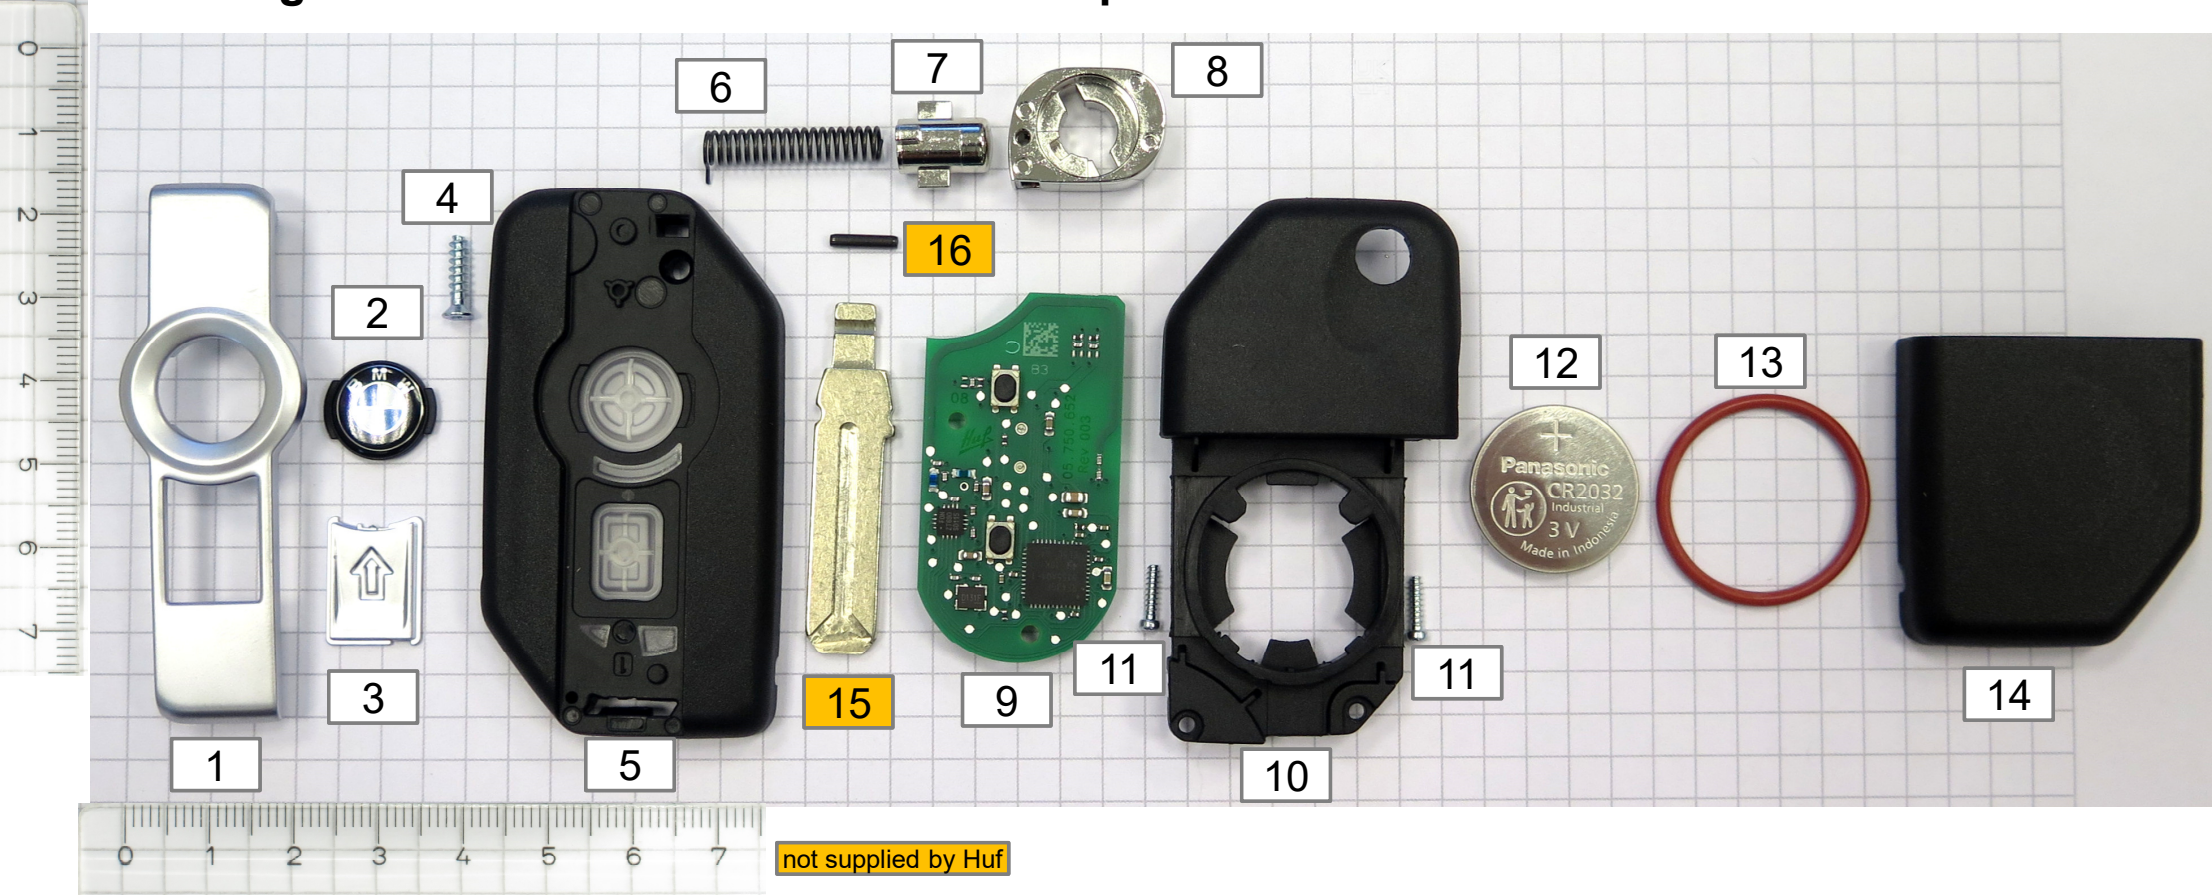

BMW KR Key HUF5794

RDC-Integration / CM30000297 / 8000.255 – Exploded View 1

BMW KR Key HUF5794

RDC-Integration / CM30000297 / 8000.255 – Exploded View 2

BMW KR Key HUF5794

RDC-Integration / CM30000297 / 8000.255 – BOM

1: Bezel

2: Button (lock, BMW emblem)

3: Button (unlock, arrow symbol)

4: Screw (Torx, T6)

5: Housing (upper)

6: Spring (torque/compression)

7: Button (push)

8: Bearing

9: PCBA 433/434 MHz

10: Housing (lower)

11: Screw (Torx, T5) 2x

12: Battery CR2032

13: Sealing (o-ring)

14: Top cover (battery)

15*: Key blade

16*: Spiral pin