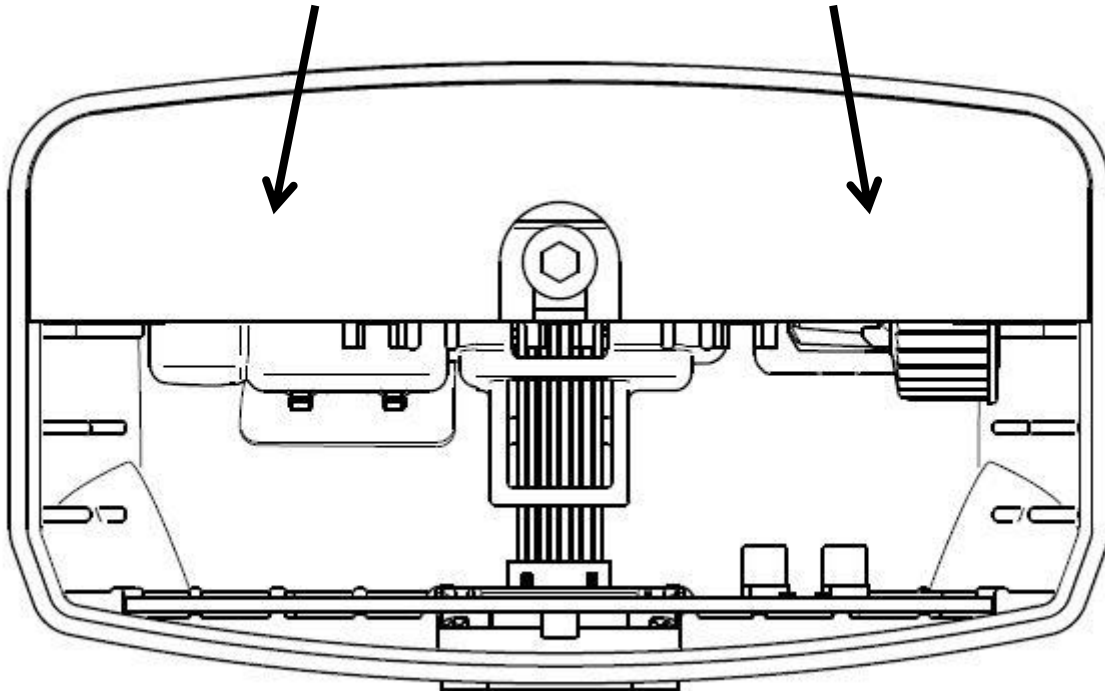

### 3 Product Label

Label: each 18 mm x 50 mm

Information Package No. 1 Car-Access-Module EN, FCC and ISED Approval	Date: 2018-02-28
	Revision: A