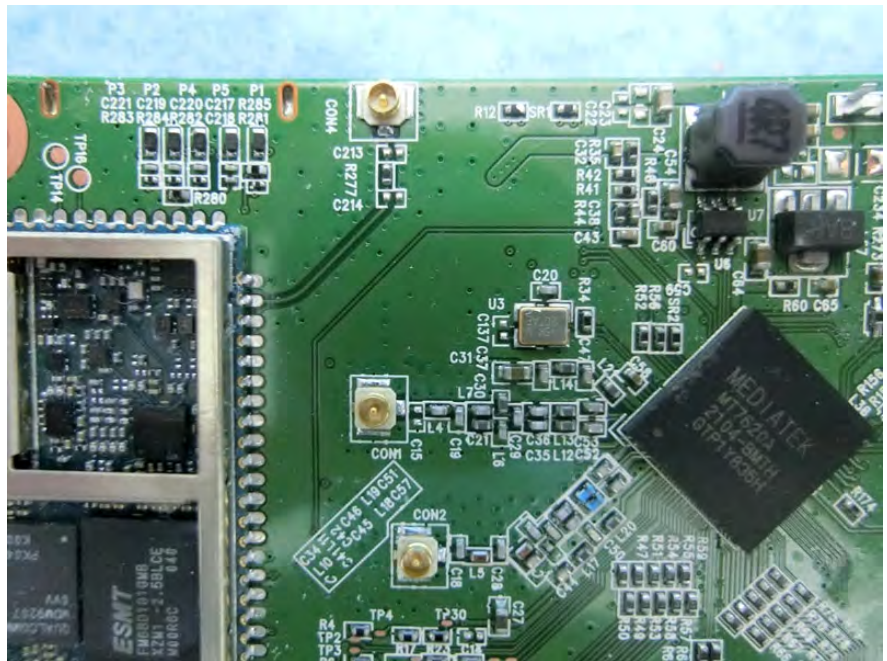

Brand Name: ZINWELL Model Name: ZAT-6000L

EUT 1

EUT 2