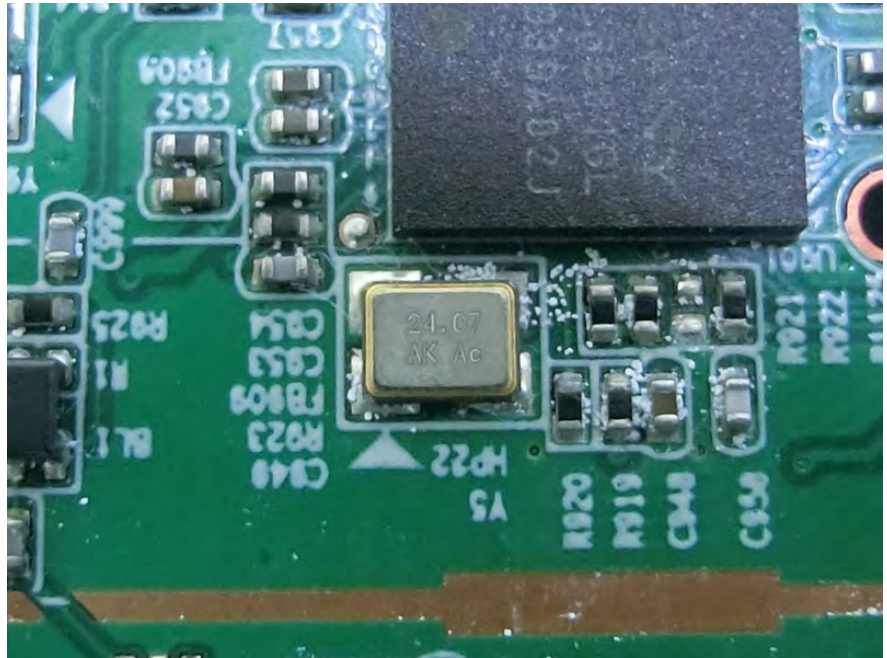

Brand Name: ZINWELL Model Name: ZAT-6000L

EUT 1

EUT 2