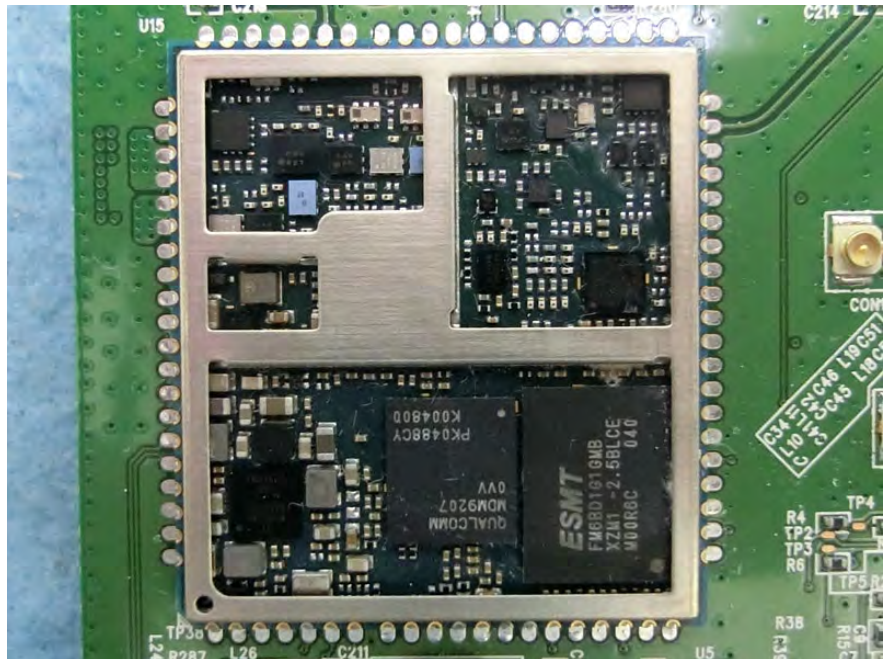

Brand Name: ZINWELL Model Name: ZAT-6000L

EUT 1

EUT 2