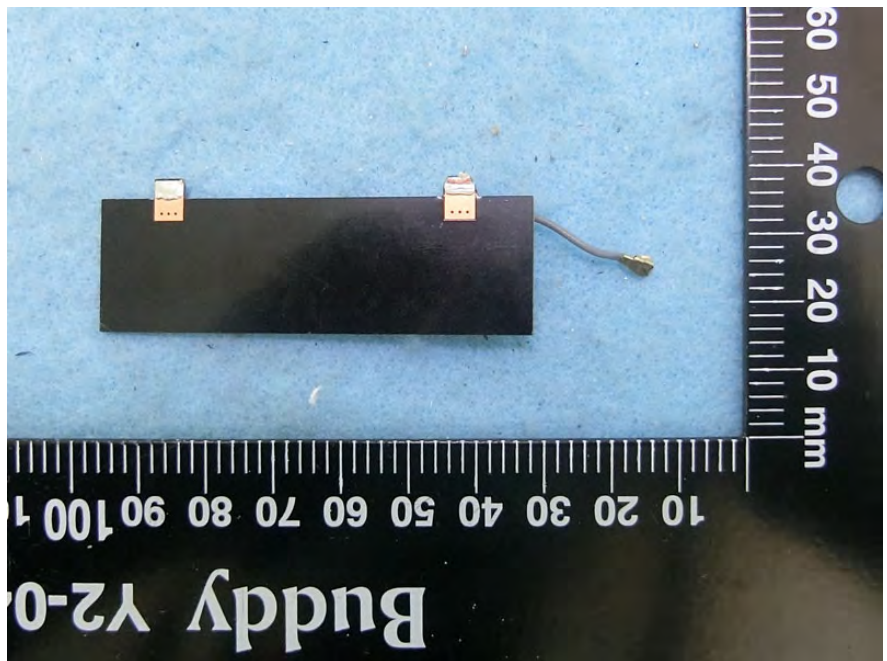

Brand Name: ZINWELL Model Name: ZAT-6000L

EUT 1

EUT 2