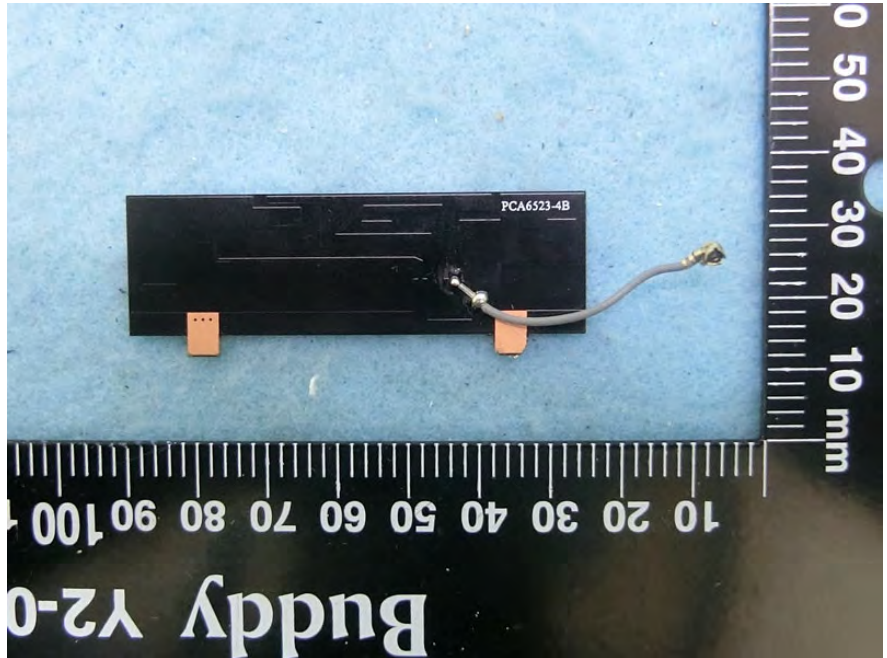

Brand Name: ZINWELL Model Name: ZAT-6000L

EUT 1

EUT 2