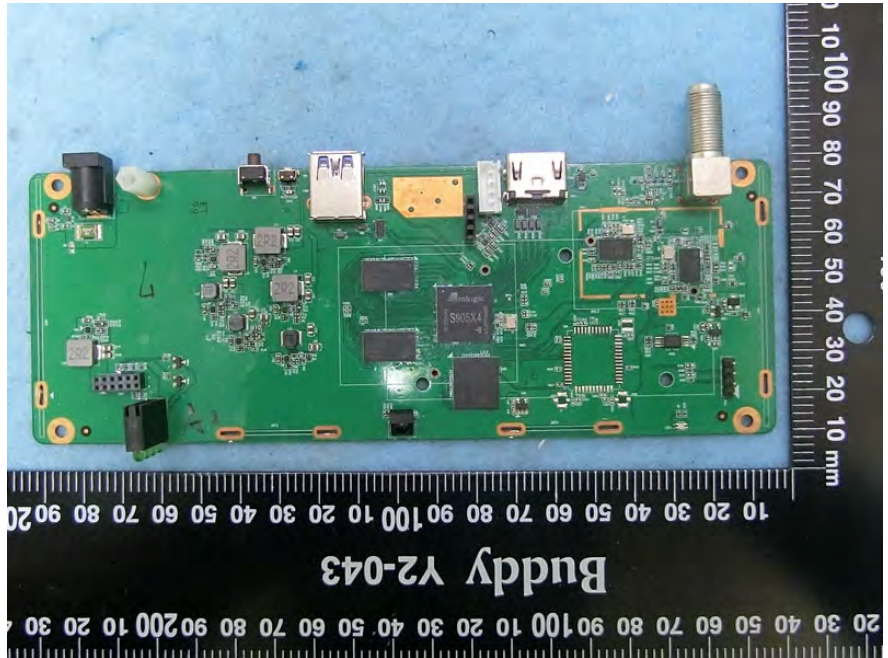

Brand Name: ZINWELL Model Name: ZAT-6000L

EUT 1

EUT 2