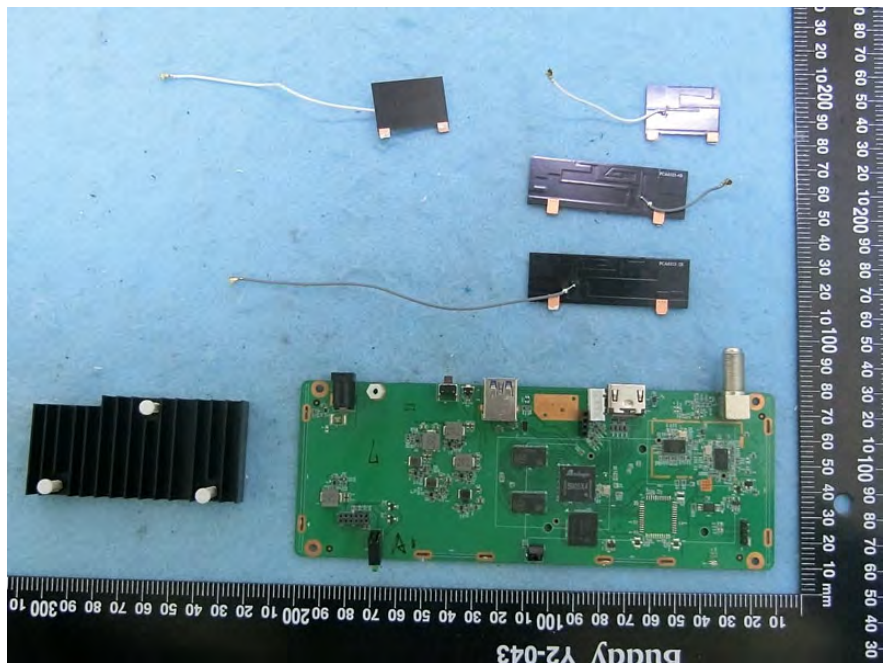

Brand Name: ZINWELL Model Name: ZAT-6000L

EUT 1

EUT 2