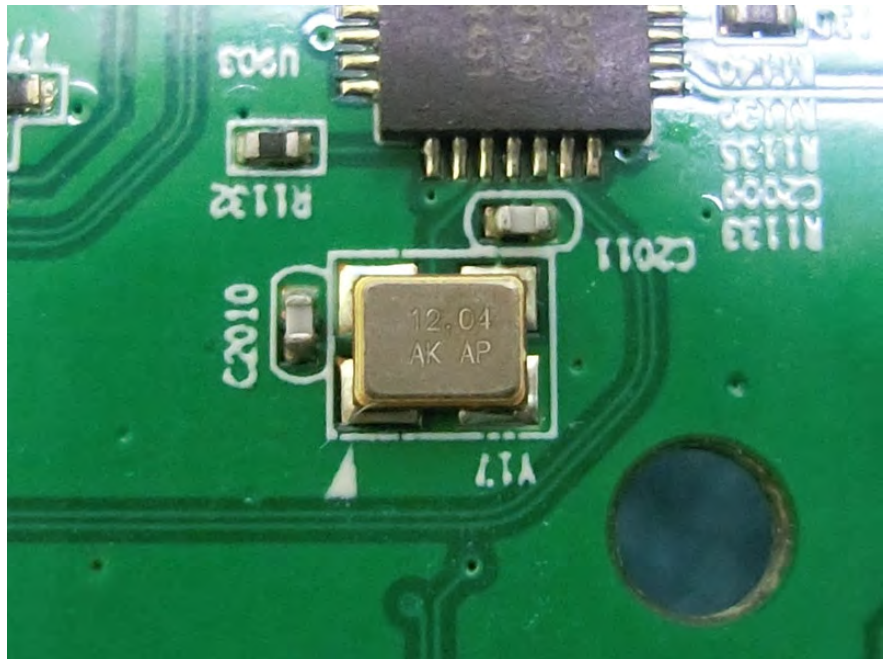

Brand Name: ZINWELL Model Name: ZAT-6000L

EUT 1

EUT 2