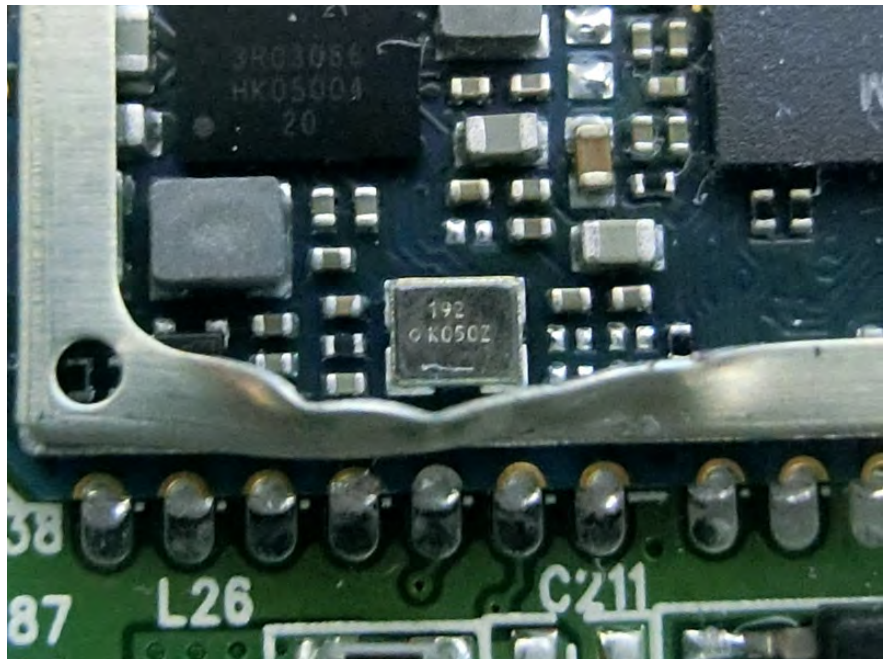

Brand Name: ZINWELL Model Name: ZAT-6000L

EUT 1

EUT 2