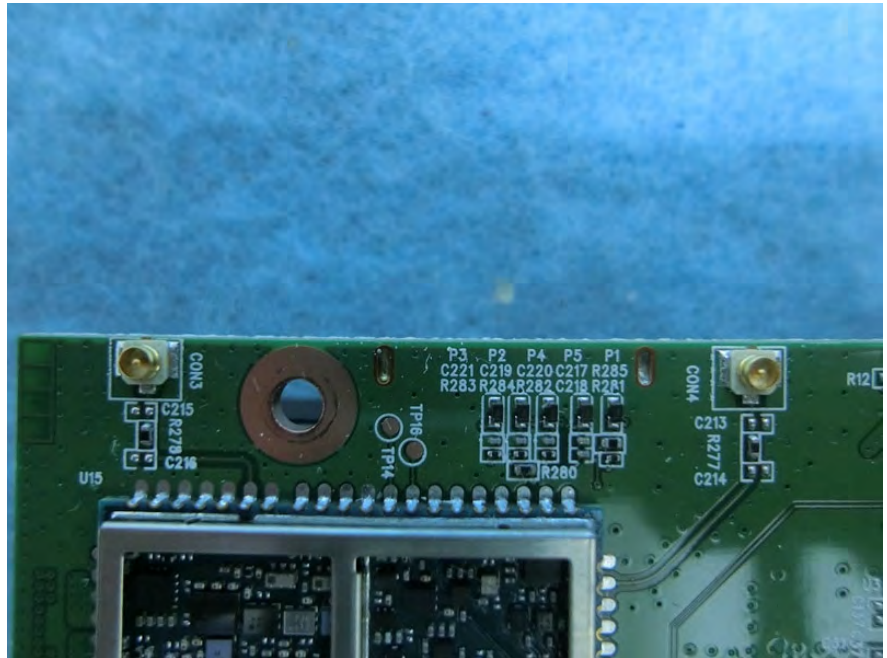

Brand Name: ZINWELL Model Name: ZAT-6000L

EUT 1

EUT 2