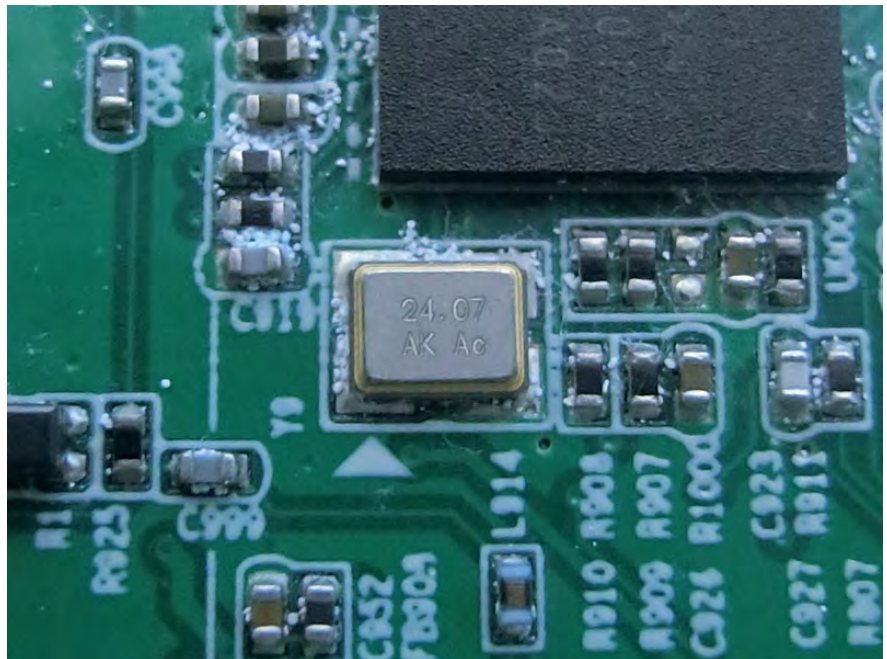

Brand Name: ZINWELL Model Name: ZAT-6000L

EUT 1

EUT 2