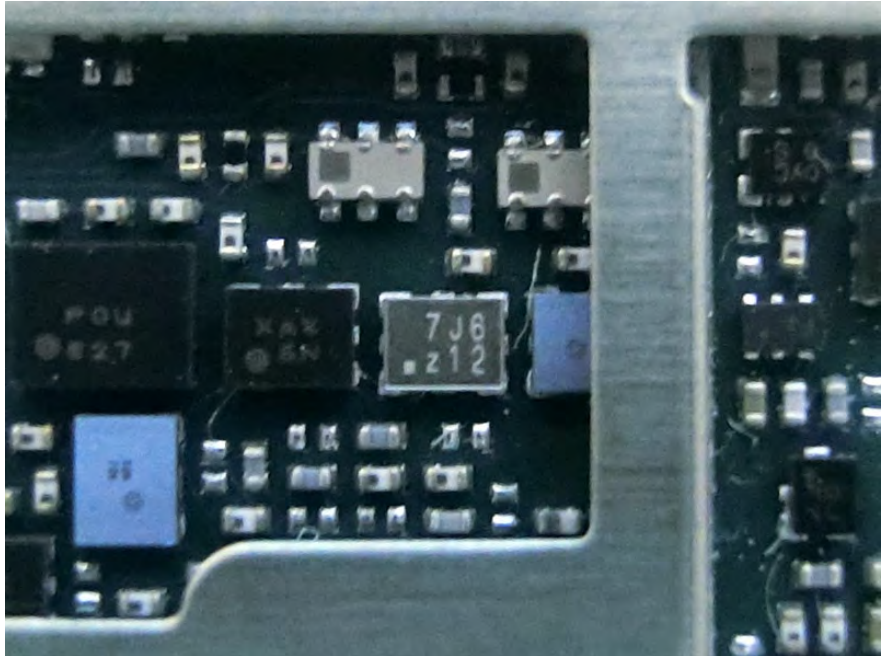

Brand Name: ZINWELL Model Name: ZAT-6000L

EUT 1

EUT 2