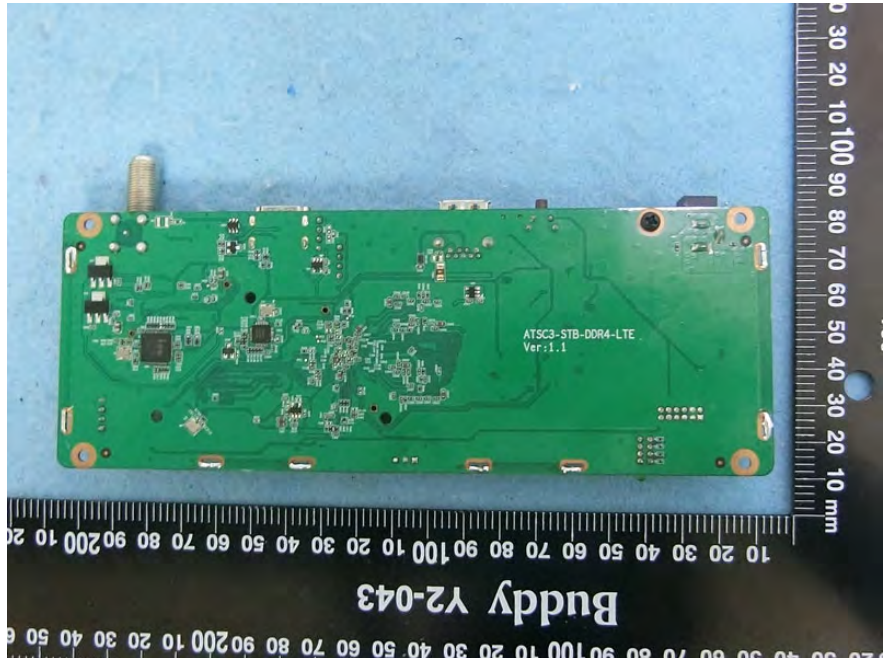

Brand Name: ZINWELL Model Name: ZAT-6000L

EUT 1

EUT 2