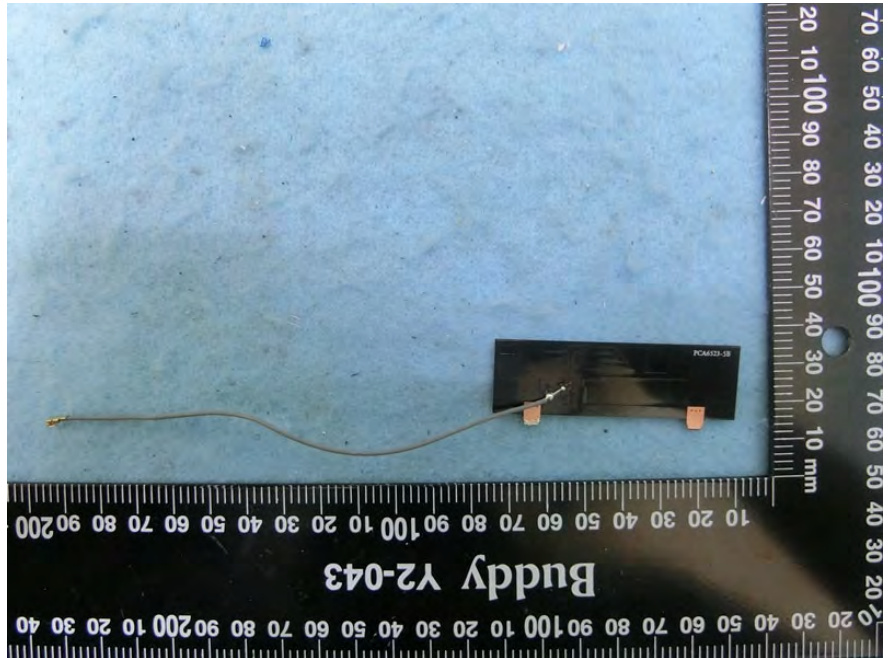

Brand Name: ZINWELL Model Name: ZAT-6000L

EUT 1

EUT 2