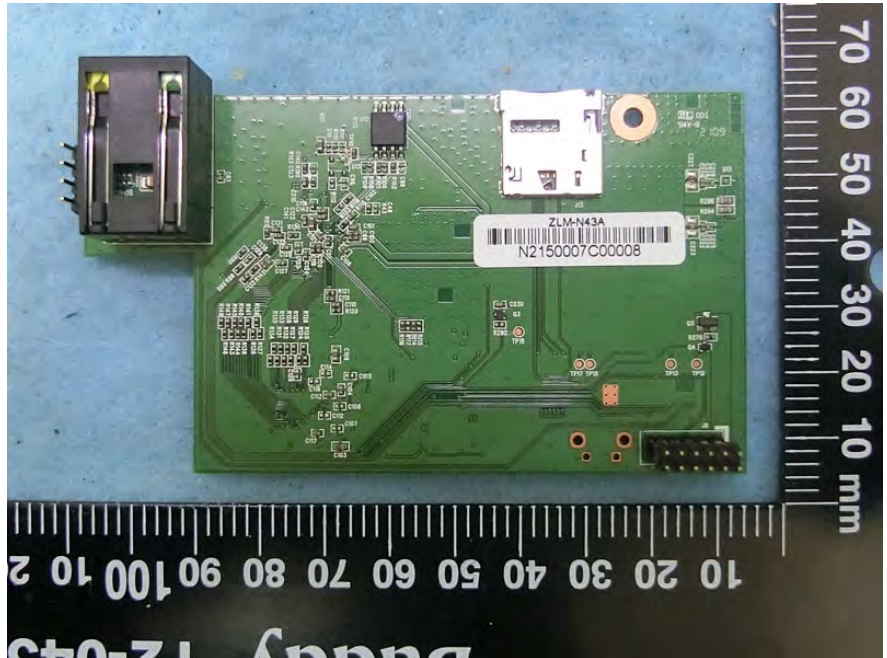

Brand Name: ZINWELL Model Name: ZAT-6000L

EUT 1

EUT 2