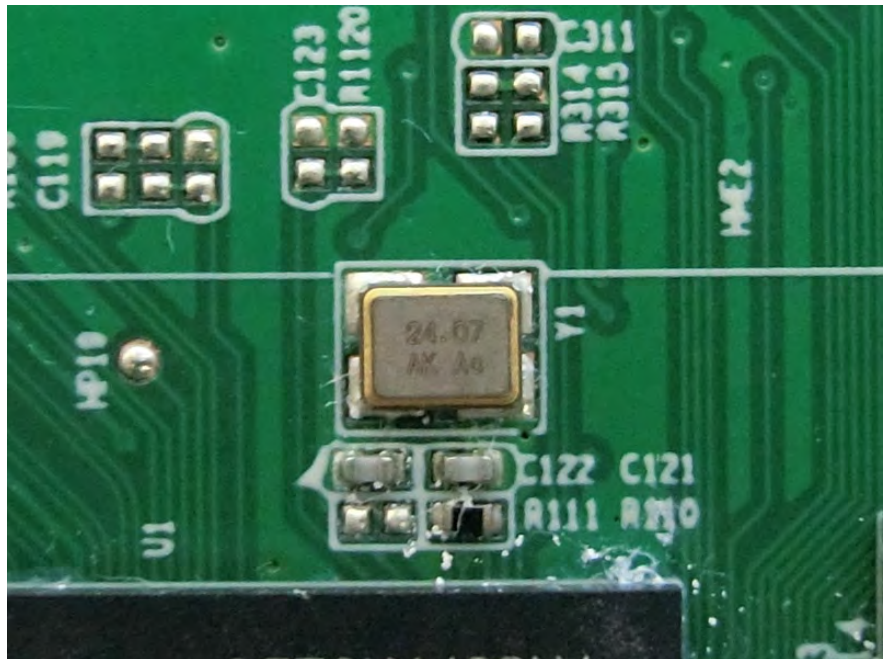

Brand Name: ZINWELL Model Name: ZAT-6000L

EUT 1

EUT 2