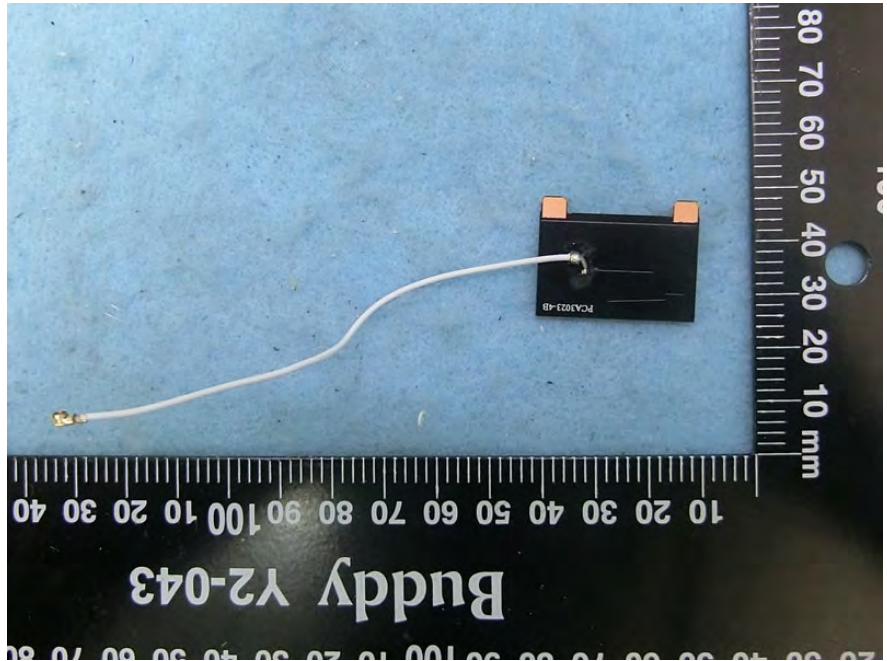

Brand Name: ZINWELL Model Name: ZAT-6000L

EUT 1

EUT 2