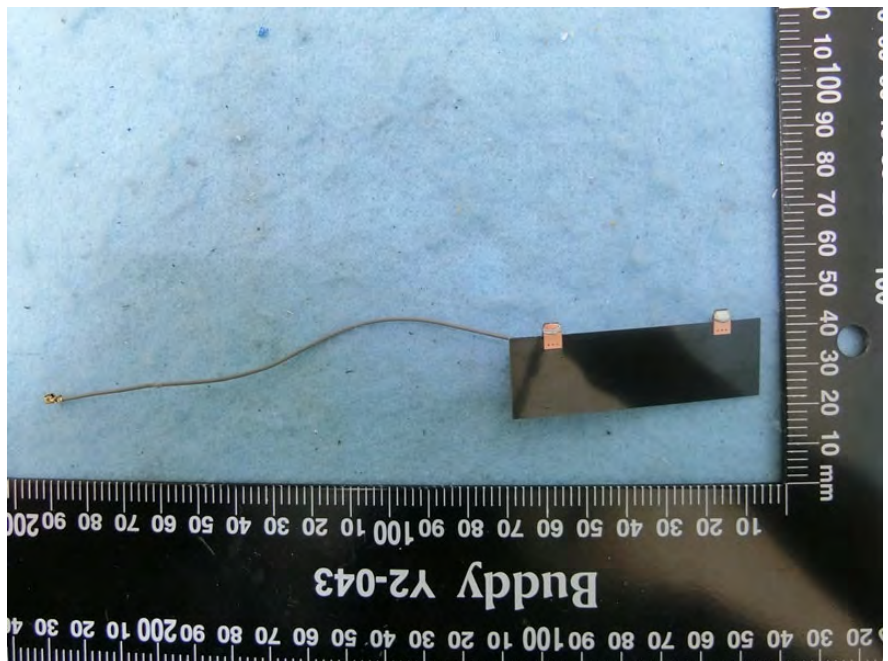

Brand Name: ZINWELL Model Name: ZAT-6000L

EUT 1

EUT 2