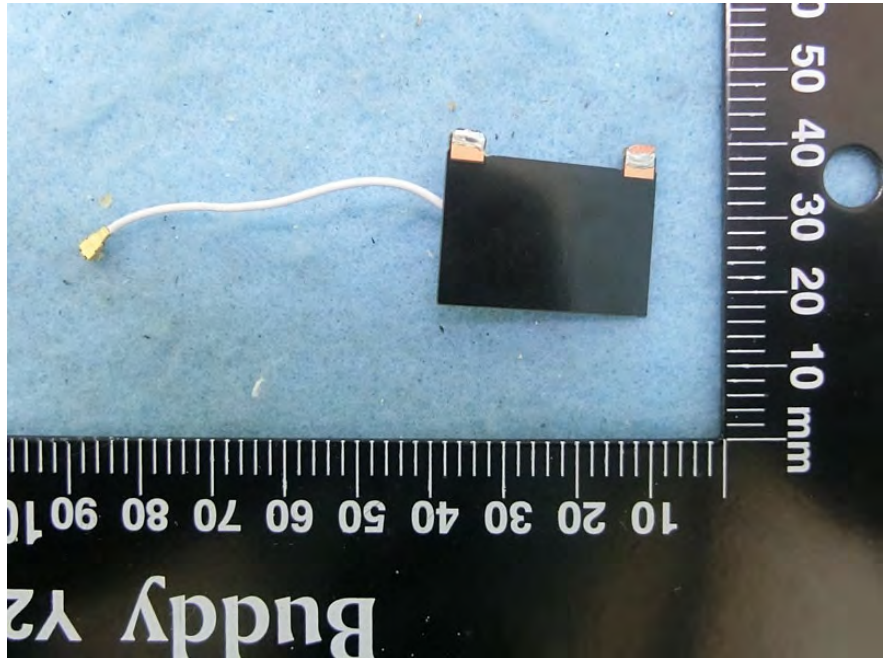

Brand Name: ZINWELL Model Name: ZAT-6000L

EUT 1

EUT 2