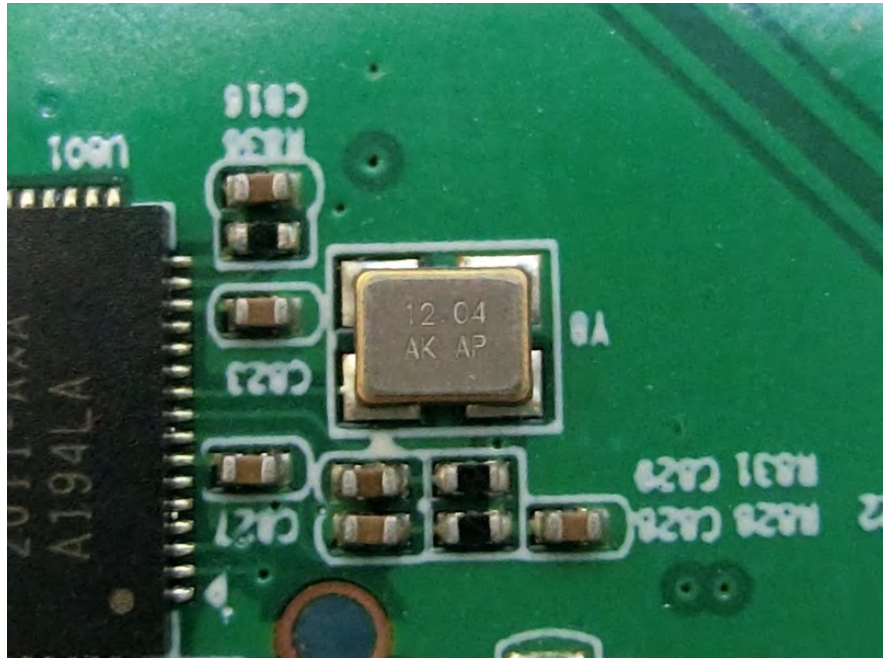

Brand Name: ZINWELL Model Name: ZAT-6000L

EUT 1

EUT 2