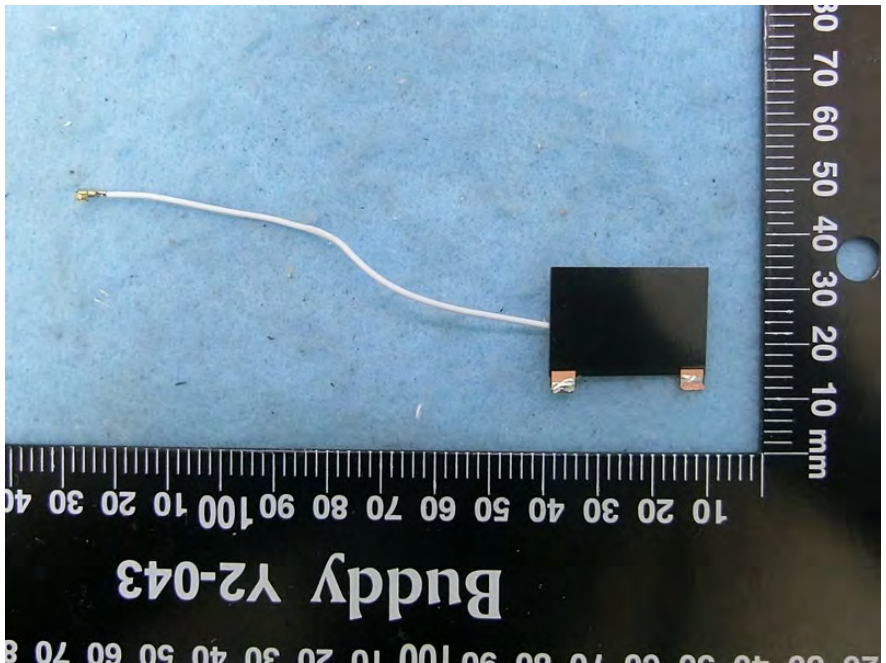

Brand Name: ZINWELL Model Name: ZAT-6000L

EUT 1

EUT 2