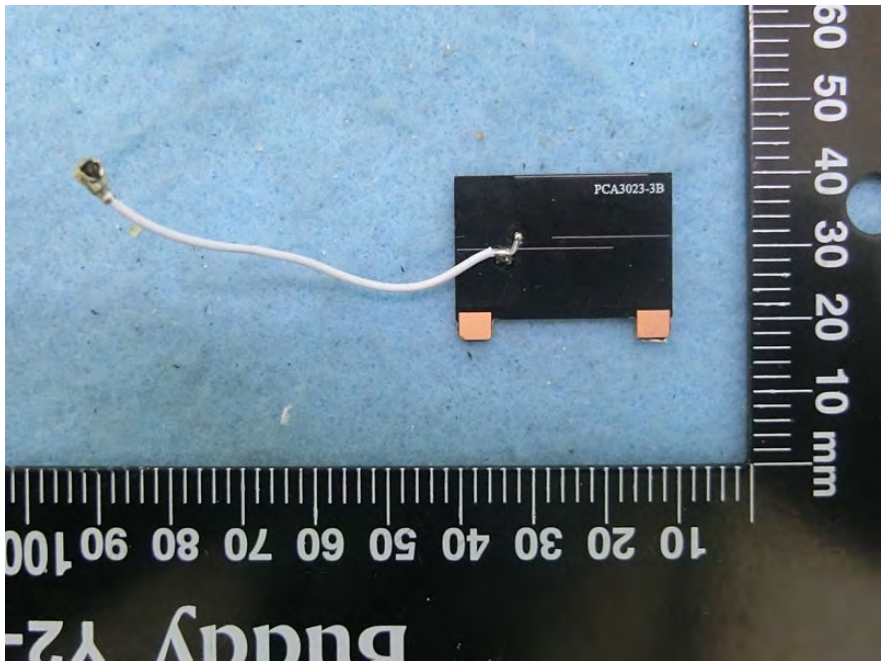

Brand Name: ZINWELL Model Name: ZAT-6000L

EUT 1

EUT 2