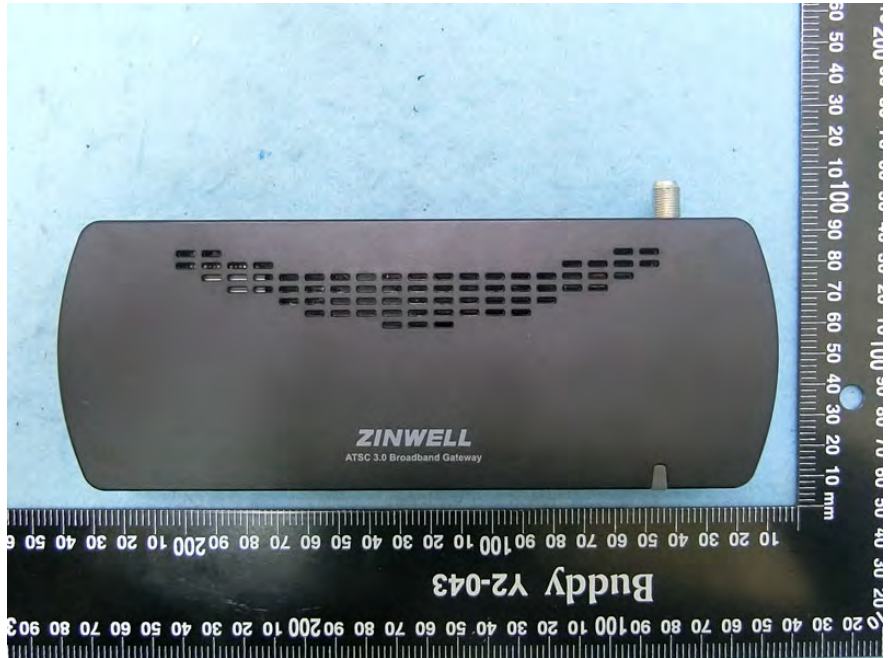

Brand Name: ZINWELL Model Name: ZAT-6000L

Adapter