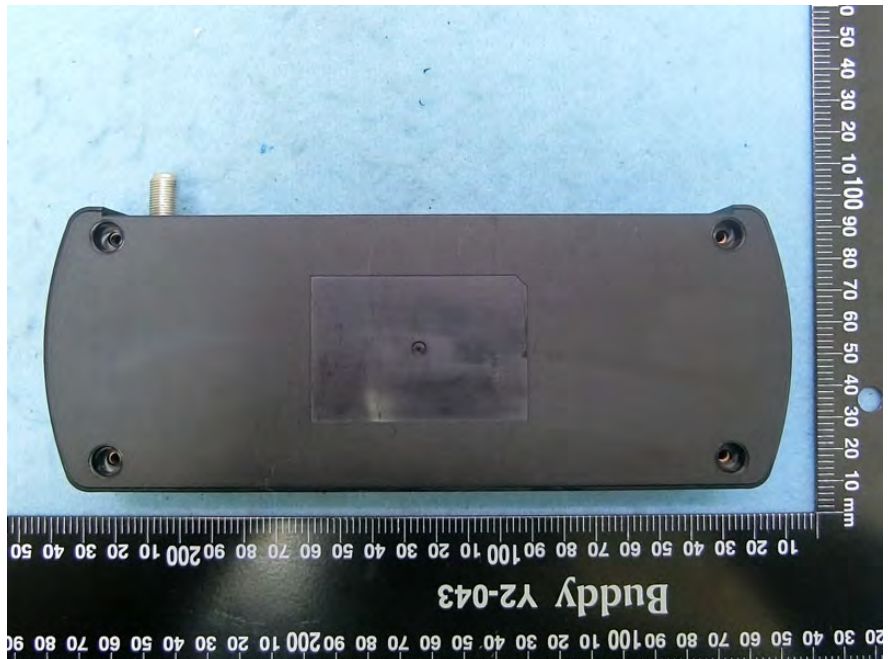

Brand Name: ZINWELL Model Name: ZAT-6000L

Adapter