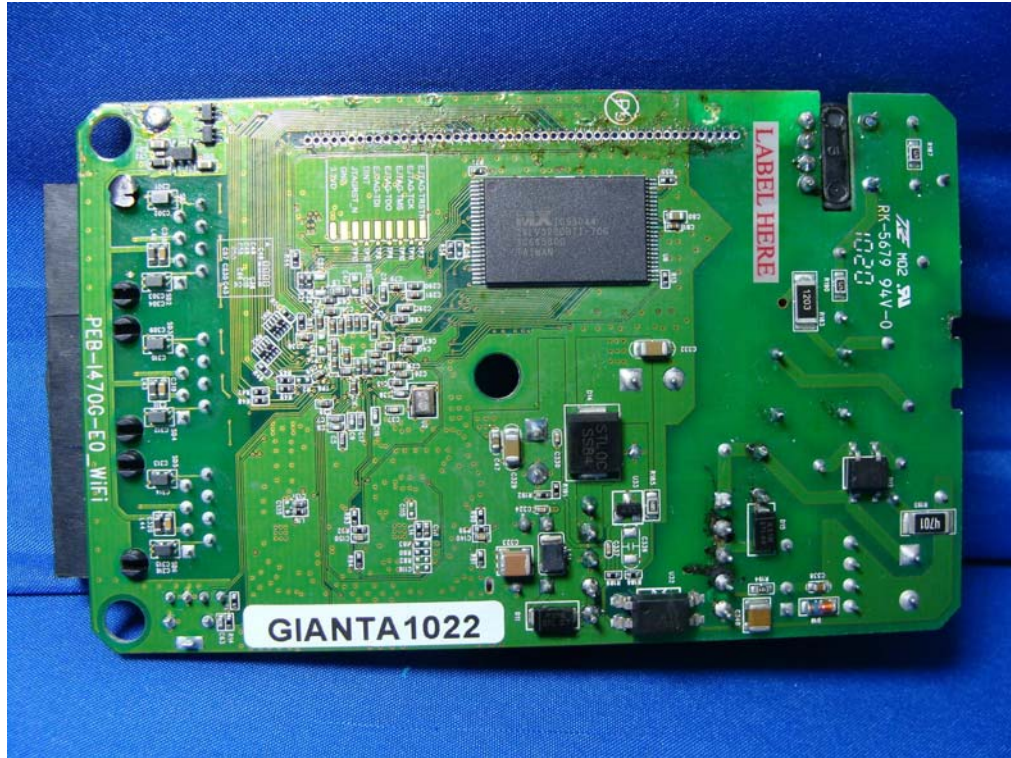

ZINWELL CORPORATION

FCC ID.: YG7-WPL2N00

FCC ID Label

The FCC ID Label will be placed on the equipment as shown in the photograph below.