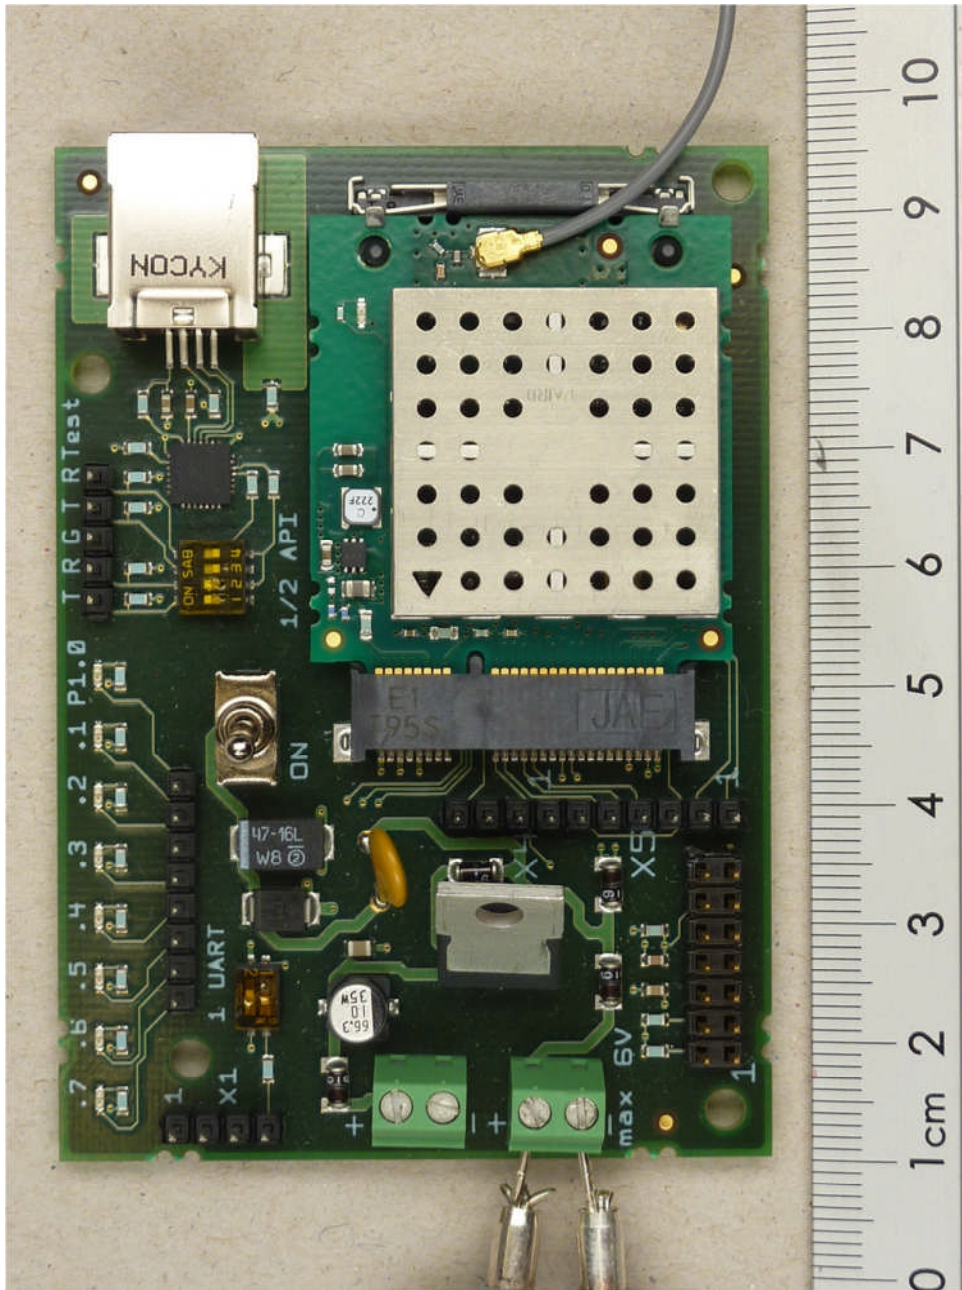

**ANNEX B INTERNAL PHOTOS**

114368\_EUT01: SiWiNet, top view, mounted on carrier board

**ANNEX B INTERNAL PHOTOS**

114368\_EUT02: Carrier board, rear view

**ANNEX B INTERNAL PHOTOS**

114368\_EUT03: SiWiNet, top view (shielding mounted)

**ANNEX B INTERNAL PHOTOS**

114368\_EUT05: SiWiNet, top view (shielding removed)

**ANNEX B INTERNAL PHOTOS**

114368\_EUT04: SiWiNet, bottom view

**ANNEX B INTERNAL PHOTOS**

114368\_EUT08: Patch antenna, front view