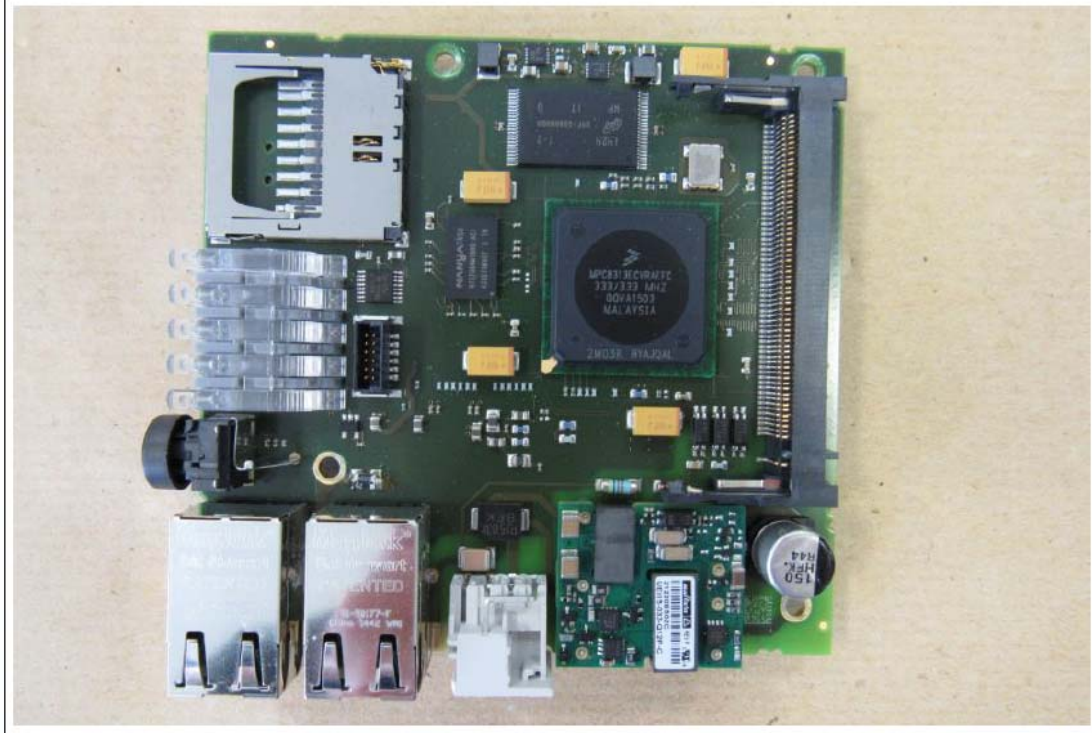

Model No.: FL WLAN 5101
FCC ID: YG3MA25MP1

Model No.: FL WLAN 5101
FCC ID: YG3MA25MP1

EUT PCB top II

EUT Radio without shielding