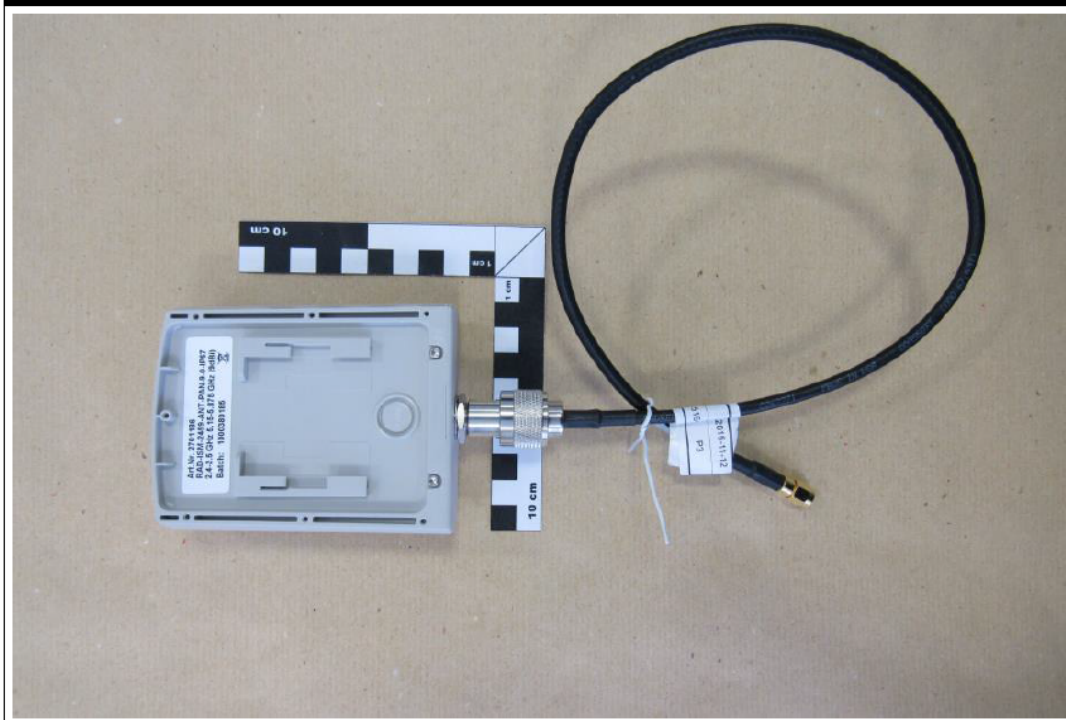

Model No.: FL WLAN 5101
FCC ID: YG3MA25MP1

Model No.: FL WLAN 5101
FCC ID: YG3MA25MP1

Model No.: FL WLAN 5101
FCC ID: YG3MA25MP1

Model No.: FL WLAN 5101
FCC ID: YG3MA25MP1

Antenna 2 front: RAD-ISM-2459-ANT-PAN-9-0-IP67 + dedicated cable

Antenna 2 back: RAD-ISM-2459-ANT-PAN-9-0-IP67 + dedicated cable

Model No.: FL WLAN 5101
FCC ID: YG3MA25MP1

Antenna 1 front: RAD-ISM-2459-ANT-FOOD-6-0 + dedicated cable

Antenna 1 back: RAD-ISM-2459-ANT-FOOD-6-0 + dedicated cable