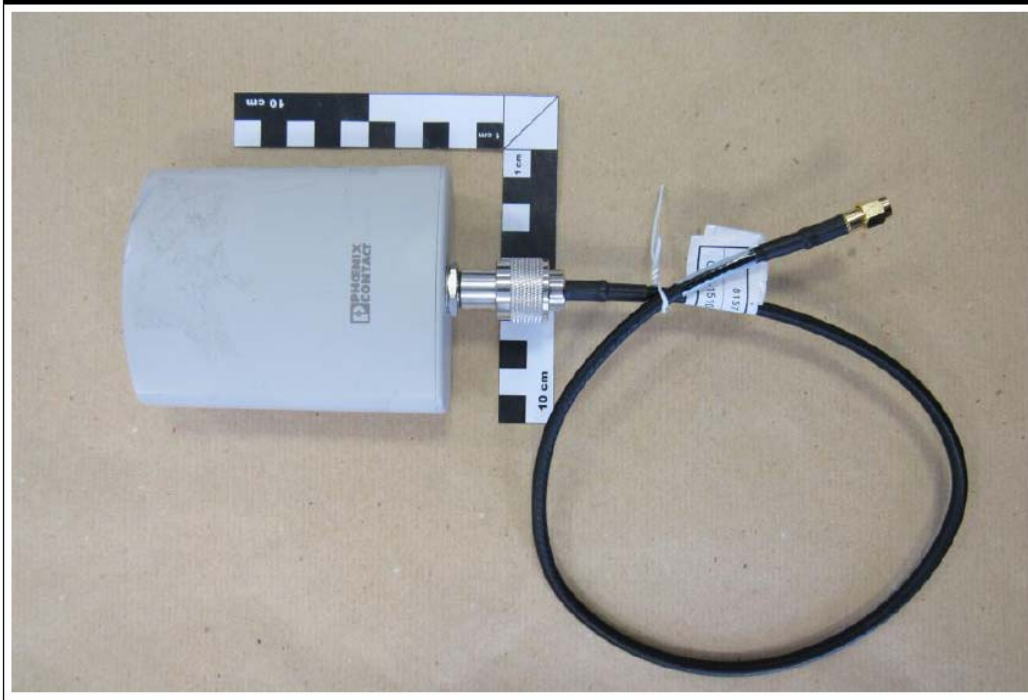

Model No.: FL WLAN 5101
FCC ID: YG3MA25MP1

Model No.: FL WLAN 5101
FCC ID: YG3MA25MP1

Model No.: FL WLAN 5101
FCC ID: YG3MA25MP1

Model No.: FL WLAN 5101
FCC ID: YG3MA25MP1

Antenna 2 front: RAD-ISM-2459-ANT-PAN-9-0-IP67 + dedicated cable

Antenna 2 back: RAD-ISM-2459-ANT-PAN-9-0-IP67 + dedicated cable

Model No.: FL WLAN 5101
FCC ID: YG3MA25MP1

Antenna 1 front: RAD-ISM-2459-ANT-FOOD-6-0 + dedicated cable

Antenna 1 back: RAD-ISM-2459-ANT-FOOD-6-0 + dedicated cable