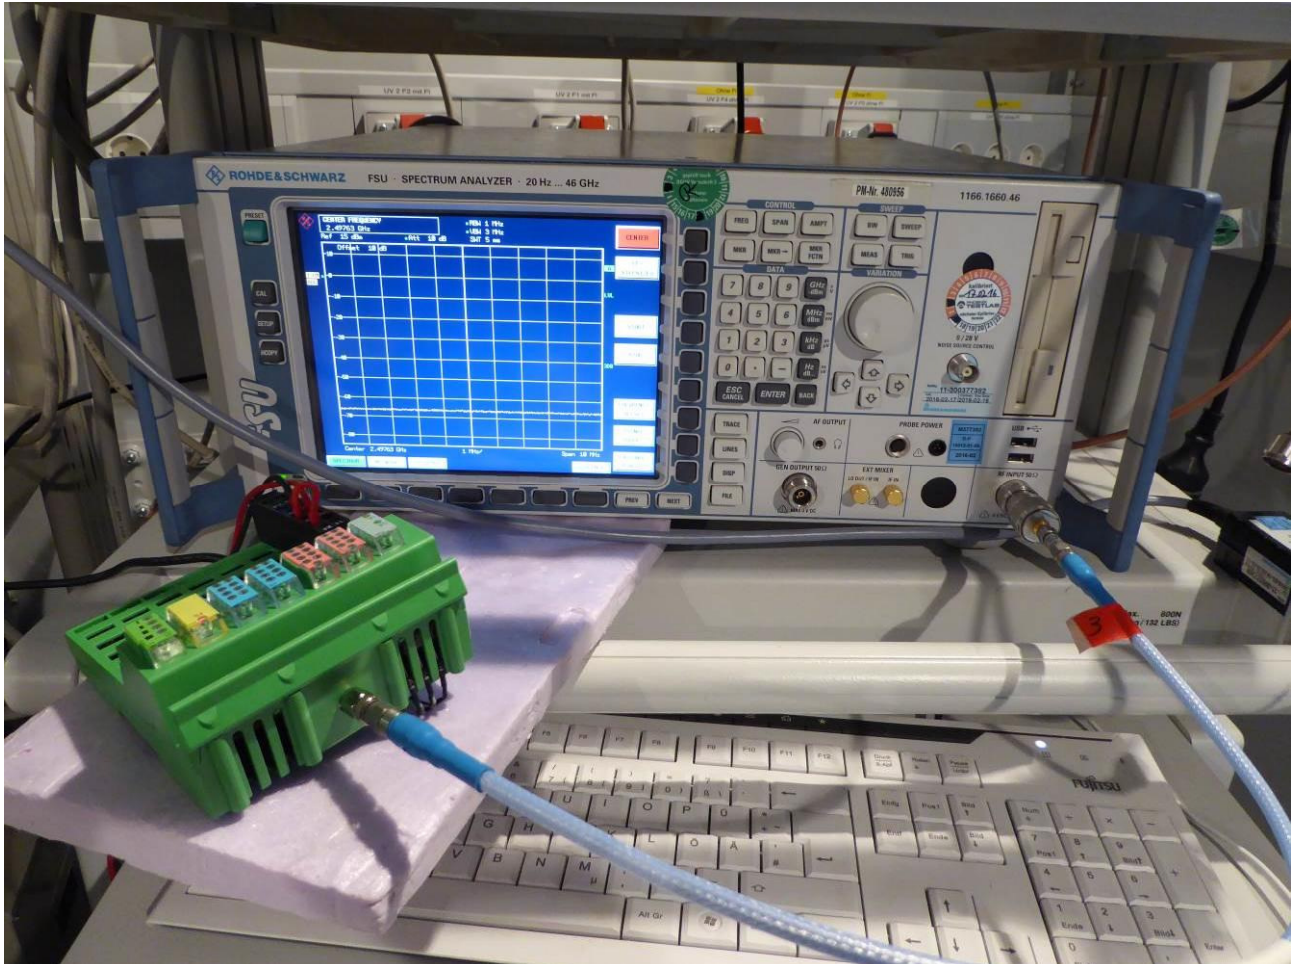

ANNEX A: TEST SET-UP PHOTOGRAPHS

161419_01.JPG: Test setup - conducted tests

ANNEX A: TEST SET-UP PHOTOGRAPHS

161419_07: Test setup - Radiated emission anechoic chamber

ANNEX A: TEST SET-UP PHOTOGRAPHS

161419_08: Test setup - Radiated emission anechoic chamber

ANNEX A: TEST SET-UP PHOTOGRAPHS

161419_09: Test setup - Radiated emission anechoic chamber

ANNEX A: TEST SET-UP PHOTOGRAPHS

161419_10: Test setup - Radiated emission anechoic chamber

ANNEX A: TEST SET-UP PHOTOGRAPHS