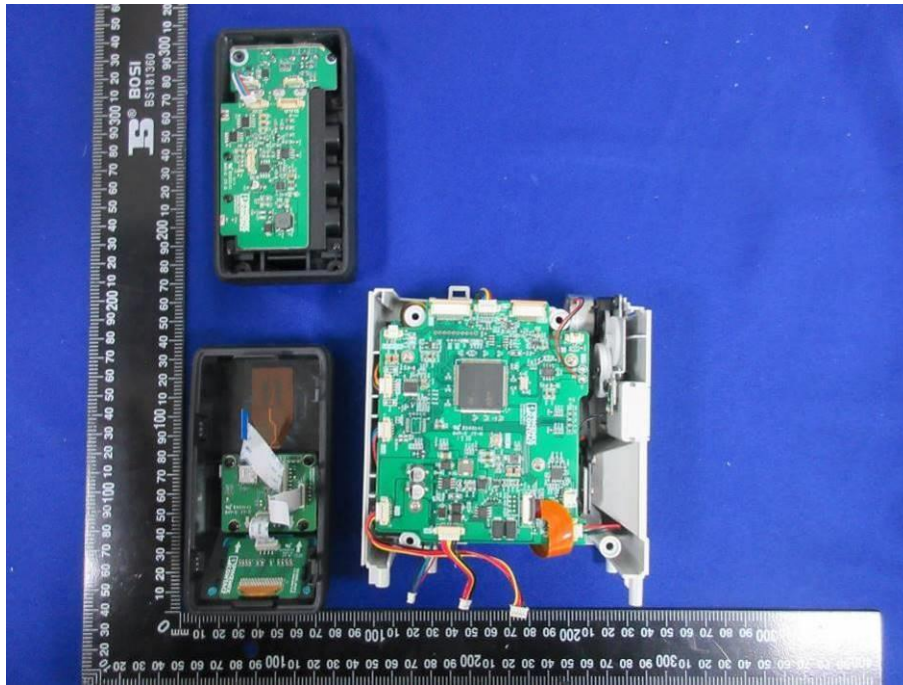

Appendix II

Internal Photographs

MODEL NUMBER: THERMOMARK GO

Open View of EUT

Internal View of EUT-1

Internal View of EUT-2

Internal View of EUT-3

Internal View of EUT-6

Internal View of EUT-7

Internal View of EUT-8

Internal View of EUT-9

Internal View of EUT-10

Internal View of EUT-11

Internal View of EUT-12

Internal View of EUT-13

Internal View of EUT-14

Internal View of EUT-23

Adapter-1

Adapter-2

Adapter-3

Adapter-4

RF Module & Antenna