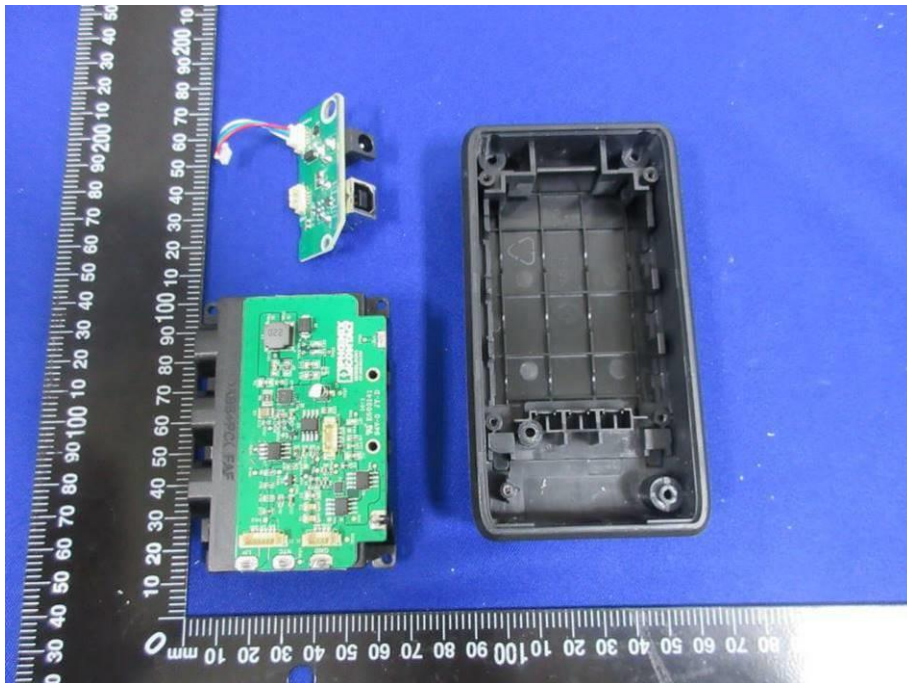

Appendix II

Internal Photographs

MODEL NUMBER: THERMOMARK GO

Open View of EUT

Internal View of EUT-1

Internal View of EUT-2

Internal View of EUT-3

Internal View of EUT-6

Internal View of EUT-7

Internal View of EUT-8

Internal View of EUT-9

Internal View of EUT-10

Internal View of EUT-11

Internal View of EUT-12

Internal View of EUT-13

Internal View of EUT-14

Internal View of EUT-15

Internal View of EUT-16

Internal View of EUT-17

Internal View of EUT-18

Internal View of EUT-19

Internal View of EUT-20

Internal View of EUT-21

Internal View of EUT-22

Internal View of EUT-23

Adapter-1

Adapter-2

Adapter-3

Adapter-4

RF Module & Antenna