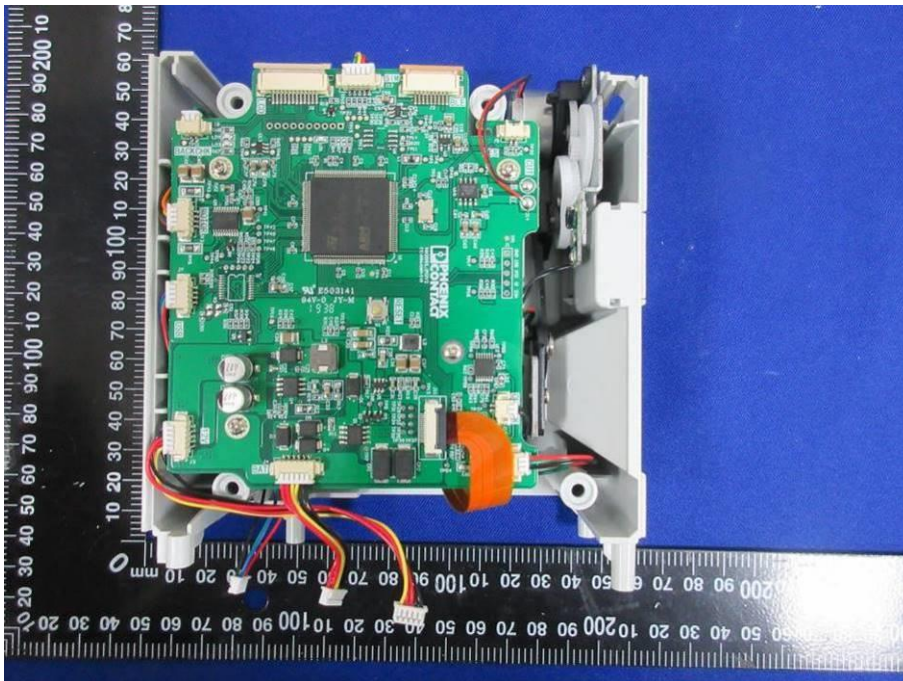

Appendix II

Internal Photographs

MODEL NUMBER: THERMOMARK GO

Open View of EUT

Internal View of EUT-1

Internal View of EUT-2

Internal View of EUT-3

Internal View of EUT-6

Internal View of EUT-7

Internal View of EUT-8

Internal View of EUT-9

Internal View of EUT-10

Internal View of EUT-11

Internal View of EUT-12

Internal View of EUT-13

Internal View of EUT-14

Internal View of EUT-23

Adapter-1

Adapter-2

Adapter-3

Adapter-4

RF Module & Antenna