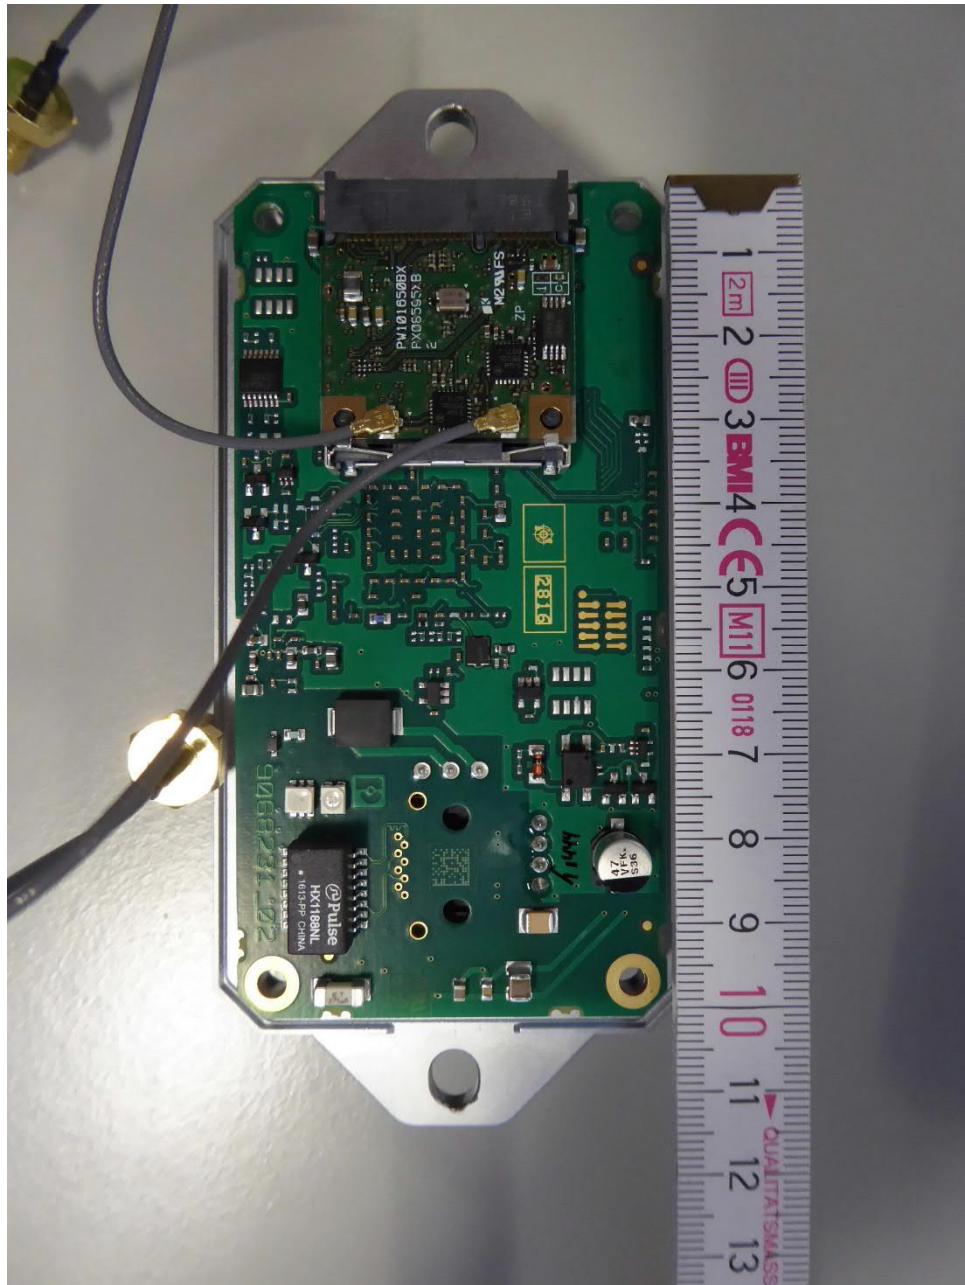

Annex A Test setup photos

161612_DFS1.jpg: Test setup

Annex A Test setup photos

External photos of dedicated host

161612_DFS_C1.jpg: FL WLAN 2101, 3D view 1

Due to test sample status, the model number WLAN 1100 does not correspond to the containing EUT.

Annex A Test setup photos

161612_DFS_C2.jpg: FL WLAN 2101, 3D view 2

Annex A Test setup photos

Internal photos of dedicated host

161612_DFS5.jpg: FL WLAN 2101, Main PCB, top view

Annex A Test setup photos

161612_DFS6.jpg: FL WLAN 2101, Main PCB, top view, WLAN module removed

Annex A Test setup photos

161612_DFS7.jpg: FL WLAN 2101, Main PCB, bottom view