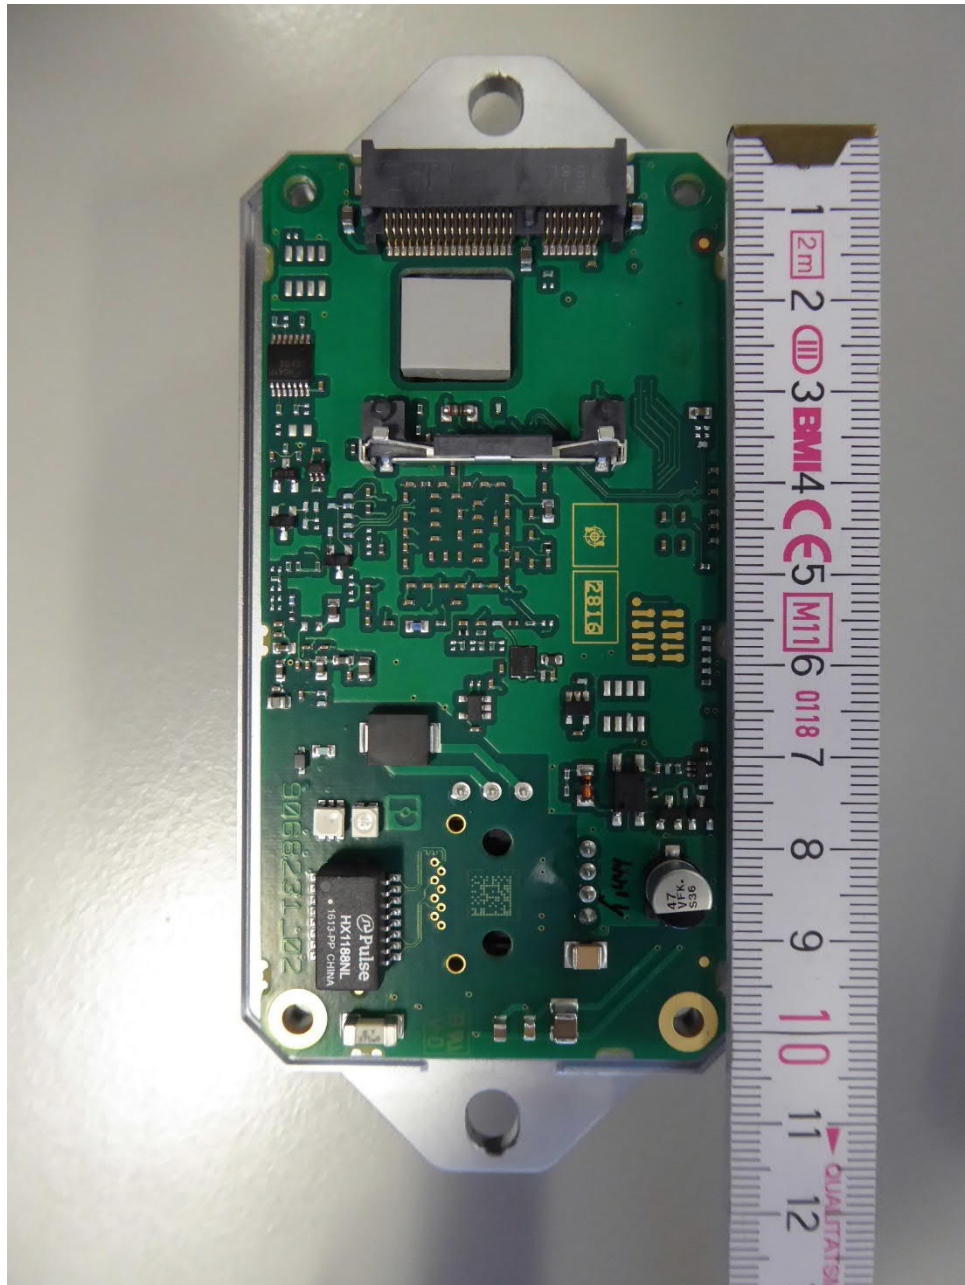

Annex A Test setup photos

161612_DFS1.jpg: Test setup

Annex A Test setup photos

External photos of dedicated host

161612_DFS_C1.jpg: FL WLAN 2101, 3D view 1

Due to test sample status, the model number WLAN 1100 does not correspond to the containing EUT.

Annex A Test setup photos

161612_DFS_C2.jpg: FL WLAN 2101, 3D view 2

Annex A Test setup photos

Internal photos of dedicated host

161612_DFS5.jpg: FL WLAN 2101, Main PCB, top view

Annex A Test setup photos

161612_DFS6.jpg: FL WLAN 2101, Main PCB, top view, WLAN module removed

Annex A Test setup photos

161612_DFS7.jpg: FL WLAN 2101, Main PCB, bottom view