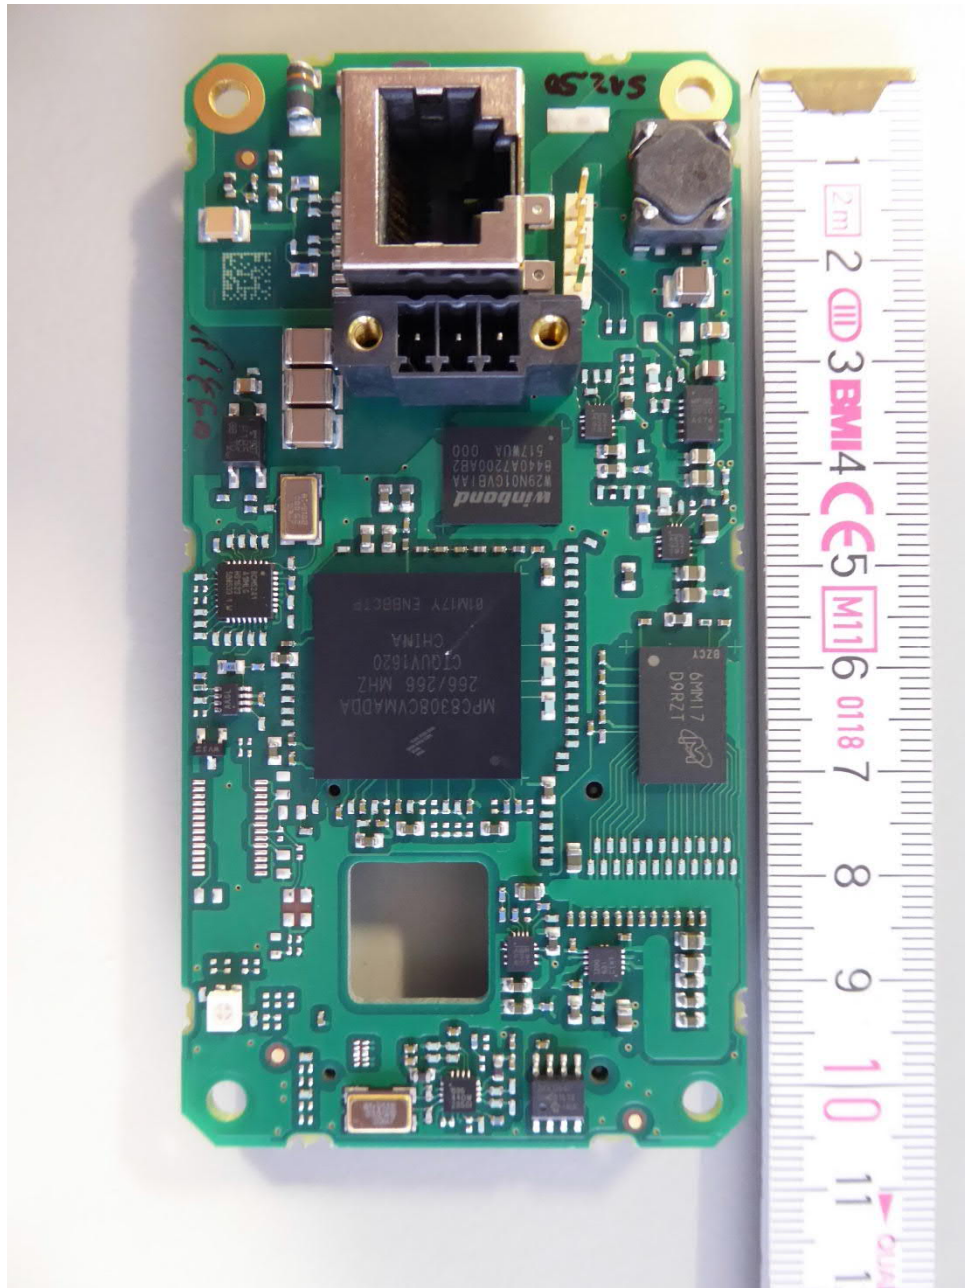

Annex A Test setup photos

161612_DFS1.jpg: Test setup

Annex A Test setup photos

External photos of dedicated host

161612_DFS_C1.jpg: FL WLAN 2101, 3D view 1

Due to test sample status, the model number WLAN 1100 does not correspond to the containing EUT.

Annex A Test setup photos

161612_DFS_C2.jpg: FL WLAN 2101, 3D view 2

Annex A Test setup photos

Internal photos of dedicated host

161612_DFS5.jpg: FL WLAN 2101, Main PCB, top view

Annex A Test setup photos

161612_DFS6.jpg: FL WLAN 2101, Main PCB, top view, WLAN module removed

Annex A Test setup photos

161612_DFS7.jpg: FL WLAN 2101, Main PCB, bottom view