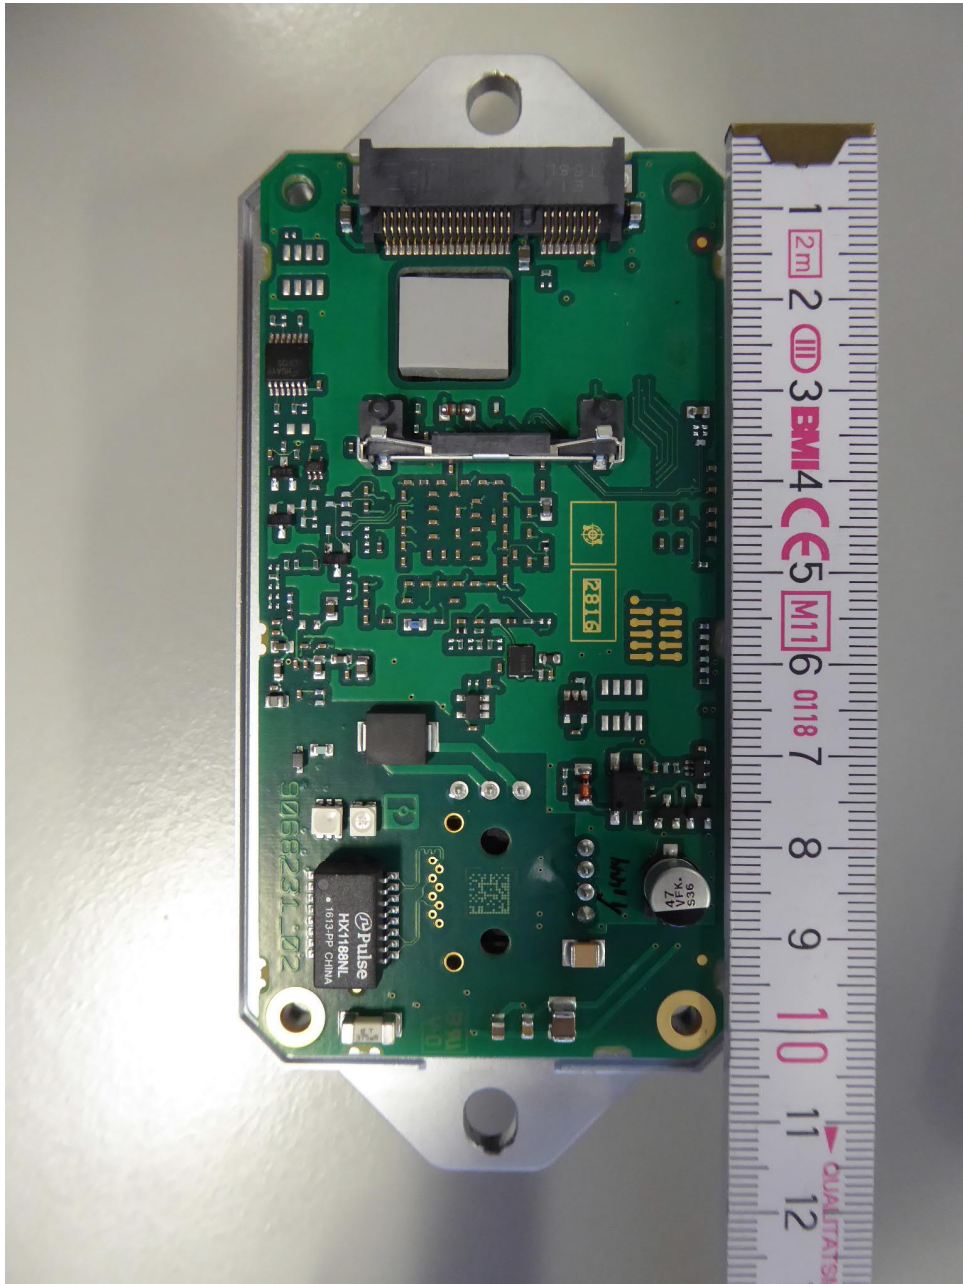

Annex C Internal photos

161612\_DFS3.jpg: FL WLAN 2101, WLAN module, top view

**Annex C Internal photos**

161612\_DFS4.jpg: FL WLAN 2101, WLAN module, bottom view

Annex C Internal photos

161612\_DFS5.jpg: FL WLAN 2101, Main PCB, top view

**Annex C Internal photos**

161612\_DFS6.jpg: FL WLAN 2101, Main PCB, top view, WLAN module removed

**Annex C Internal photos**

161612\_DFS7.jpg: FL WLAN 2101, Main PCB, bottom view