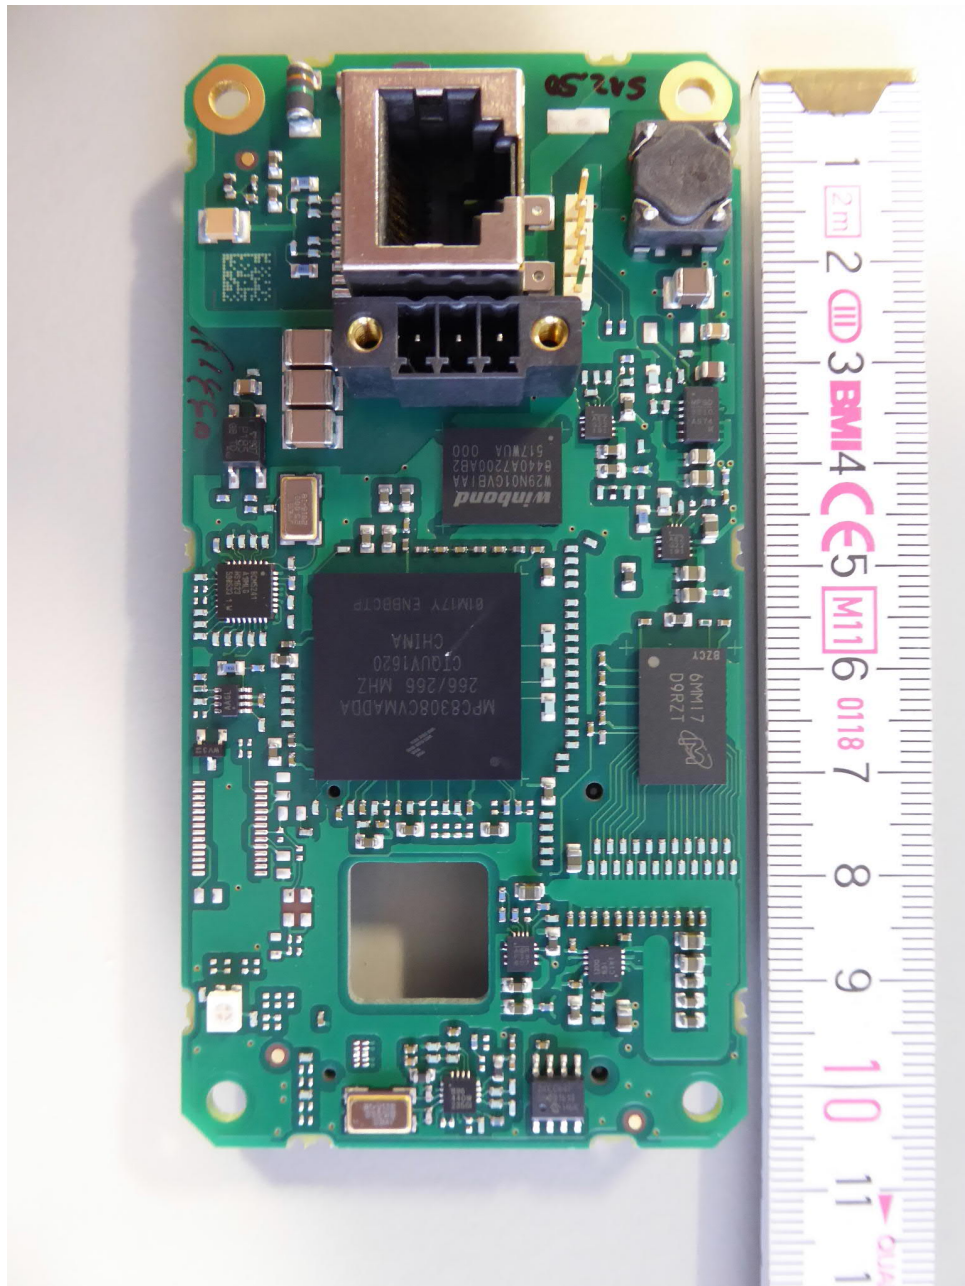

Annex C Internal photos

161612\_DFS3.jpg: FL WLAN 2101, WLAN module, top view

**Annex C Internal photos**

161612\_DFS4.jpg: FL WLAN 2101, WLAN module, bottom view

Annex C Internal photos

161612\_DFS5.jpg: FL WLAN 2101, Main PCB, top view

**Annex C Internal photos**

161612\_DFS6.jpg: FL WLAN 2101, Main PCB, top view, WLAN module removed

**Annex C Internal photos**

161612\_DFS7.jpg: FL WLAN 2101, Main PCB, bottom view