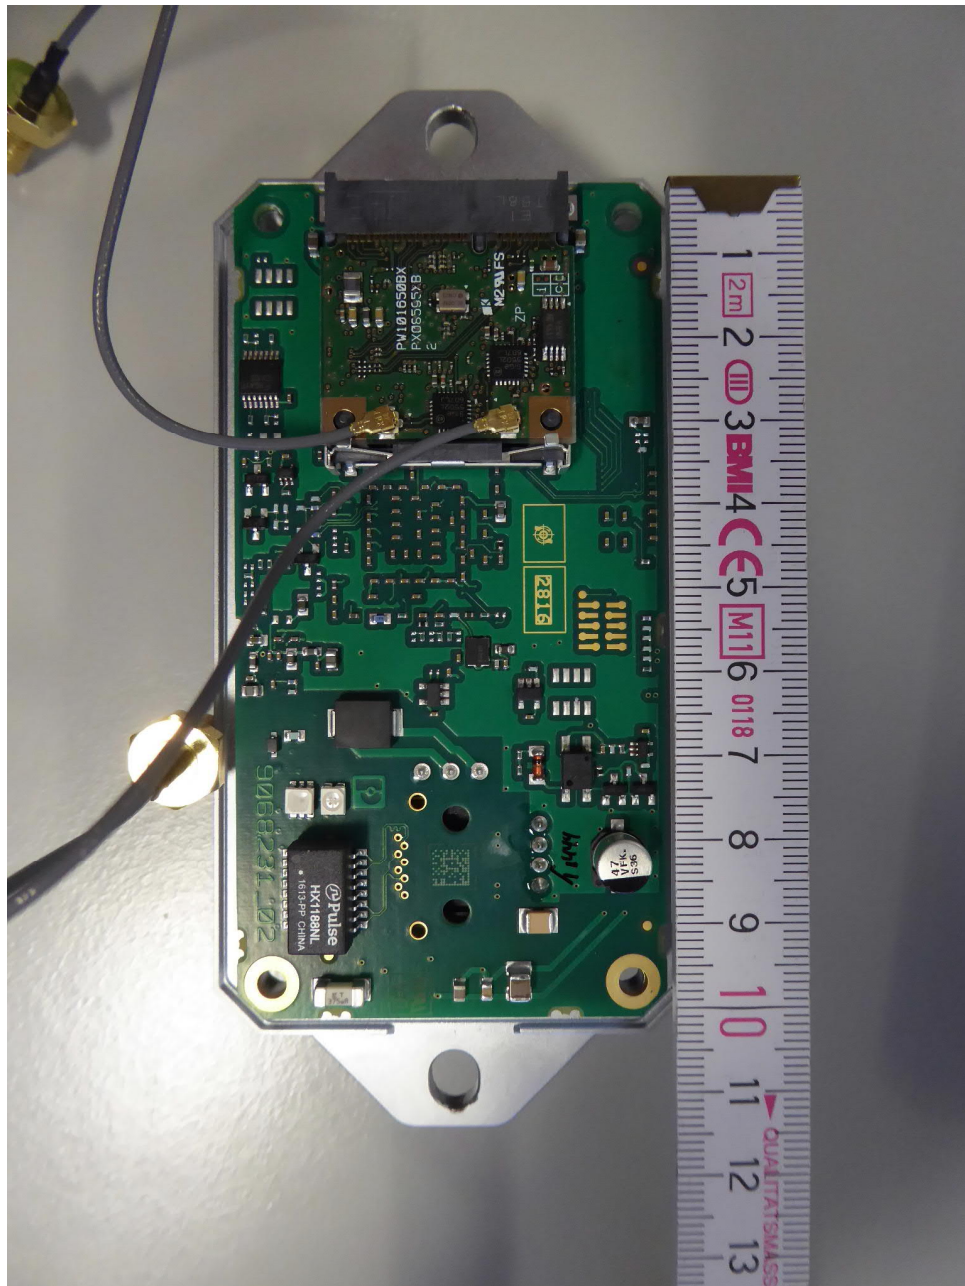

Annex C Internal photos

161612\_DFS3.jpg: FL WLAN 2101, WLAN module, top view

**Annex C Internal photos**

161612\_DFS4.jpg: FL WLAN 2101, WLAN module, bottom view

Annex C Internal photos

161612\_DFS5.jpg: FL WLAN 2101, Main PCB, top view

**Annex C Internal photos**

161612\_DFS6.jpg: FL WLAN 2101, Main PCB, top view, WLAN module removed

**Annex C Internal photos**

161612\_DFS7.jpg: FL WLAN 2101, Main PCB, bottom view