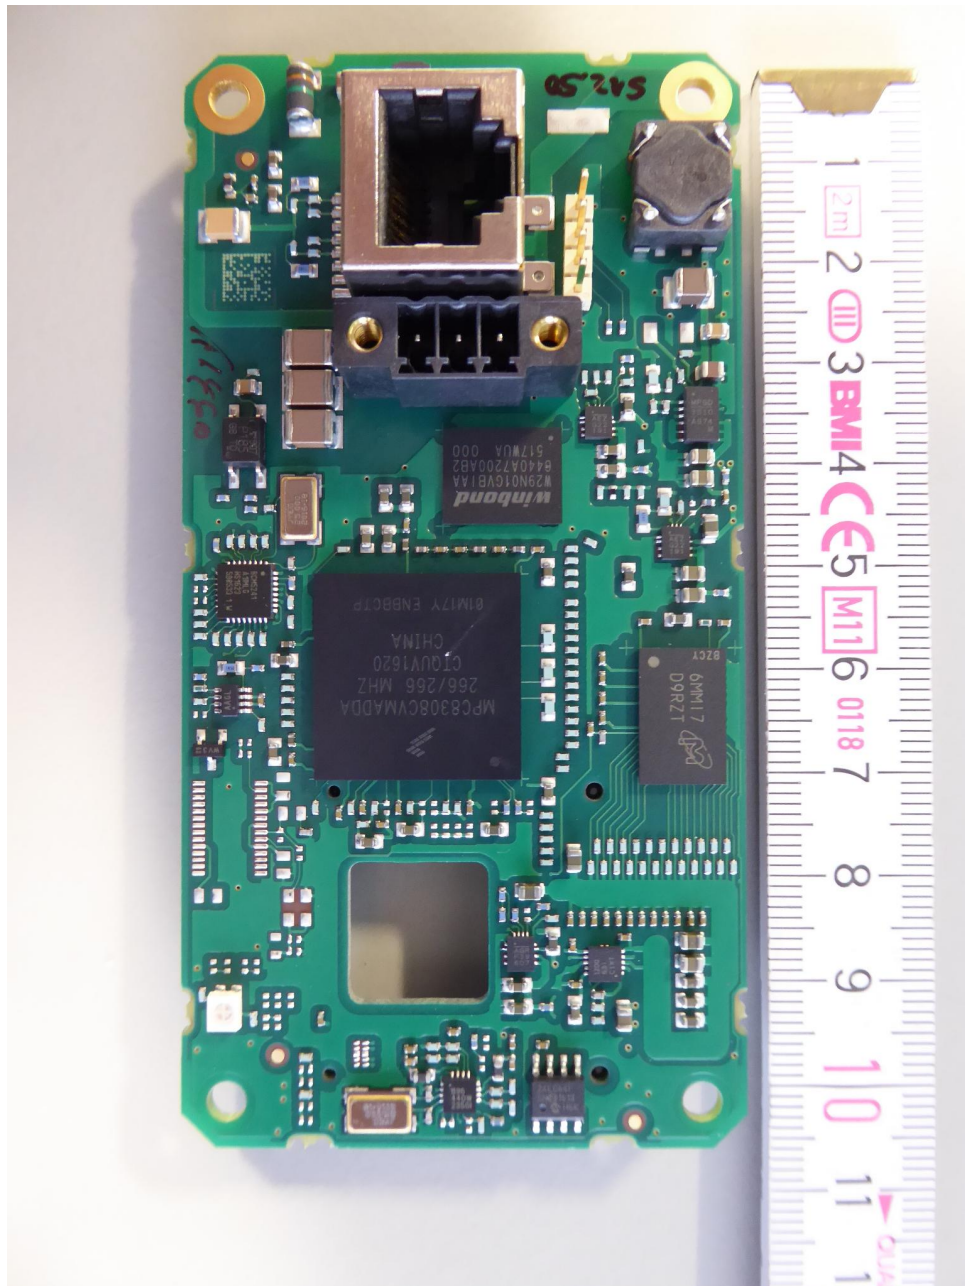

Annex C Internal photos

161612_DFS3.jpg: FL WLAN 1100, WLAN module, top view

Annex C Internal photos

161612_DFS4.jpg: FL WLAN 1100, WLAN module, bottom view

Annex C Internal photos

161612_DFS5.jpg: FL WLAN 1100, Main PCB, top view

Annex C Internal photos

161612_DFS6.jpg: FL WLAN 1100, Main PCB, top view, WLAN module removed

Annex C Internal photos

161612_DFS7.jpg: FL WLAN 1100, Main PCB, bottom view