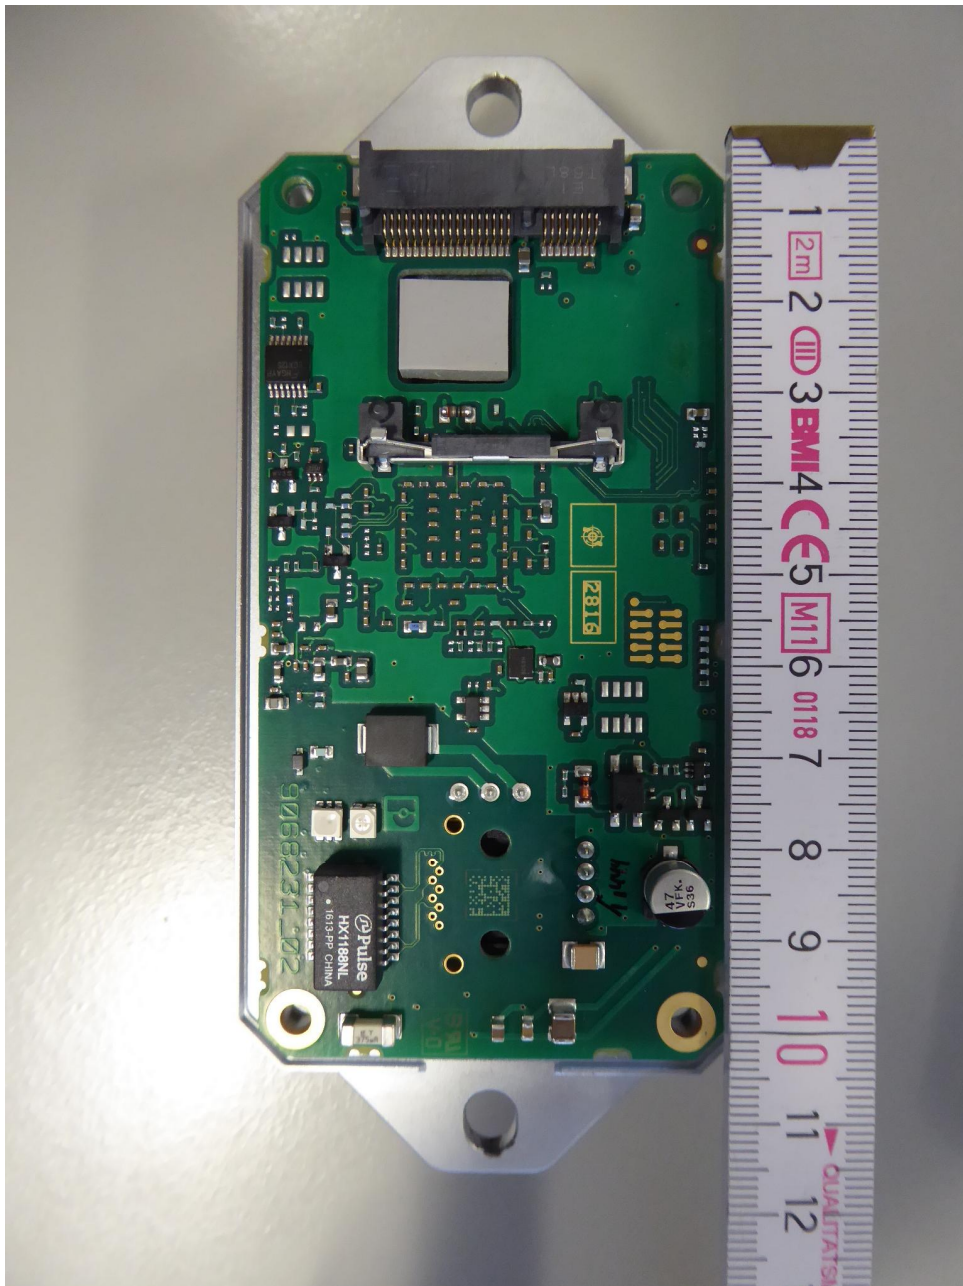

Annex C Internal photos

161612_DFS3.jpg: FL WLAN 1100, WLAN module, top view

Annex C Internal photos

161612_DFS4.jpg: FL WLAN 1100, WLAN module, bottom view

Annex C Internal photos

161612_DFS5.jpg: FL WLAN 1100, Main PCB, top view

Annex C Internal photos

161612_DFS6.jpg: FL WLAN 1100, Main PCB, top view, WLAN module removed

Annex C Internal photos

161612_DFS7.jpg: FL WLAN 1100, Main PCB, bottom view