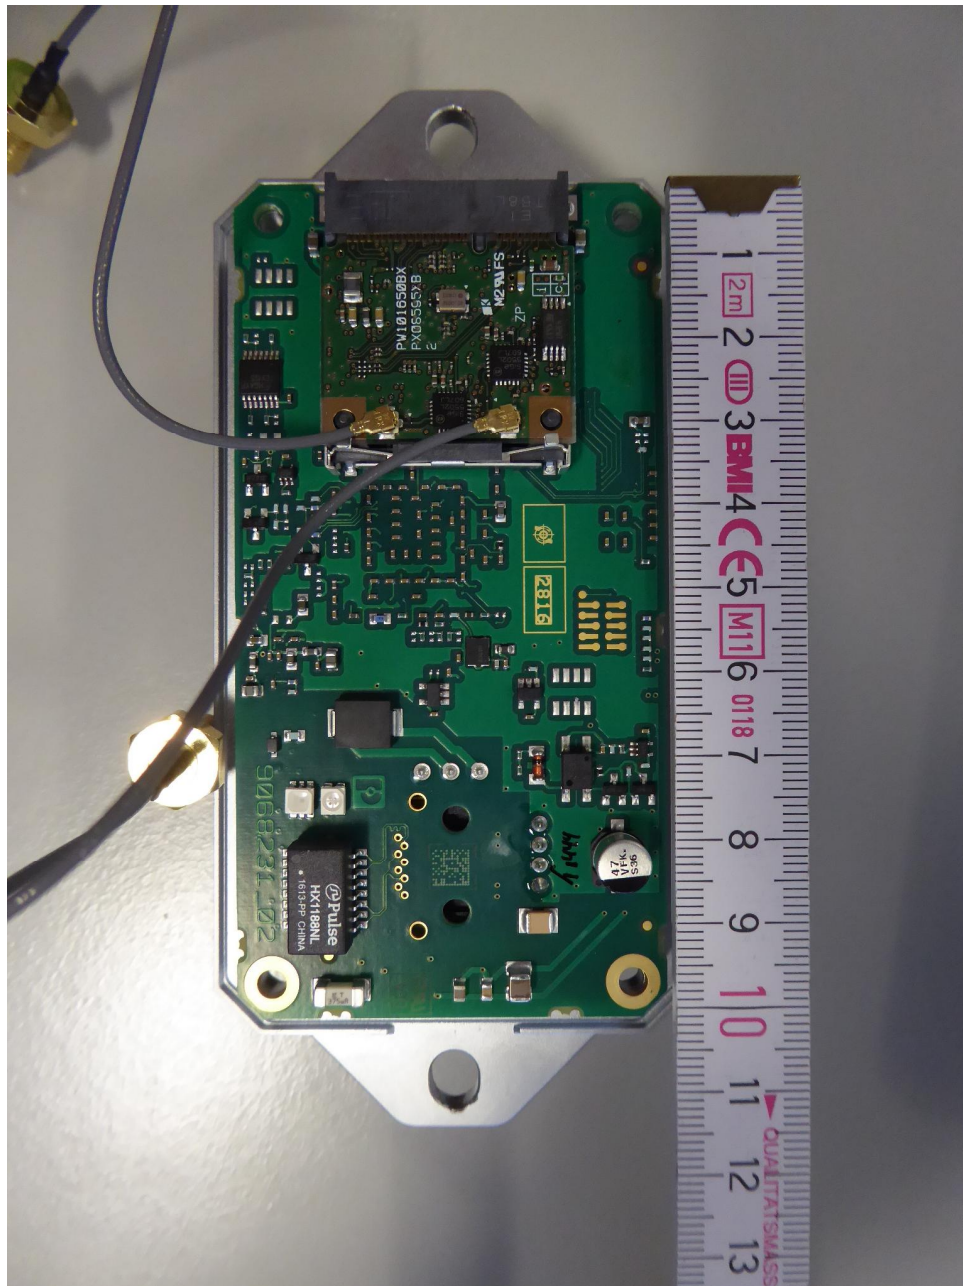

Annex C Internal photos

161612_DFS3.jpg: FL WLAN 1100, WLAN module, top view

Annex C Internal photos

161612_DFS4.jpg: FL WLAN 1100, WLAN module, bottom view

Annex C Internal photos

161612_DFS5.jpg: FL WLAN 1100, Main PCB, top view

Annex C Internal photos

161612_DFS6.jpg: FL WLAN 1100, Main PCB, top view, WLAN module removed

Annex C Internal photos

161612_DFS7.jpg: FL WLAN 1100, Main PCB, bottom view