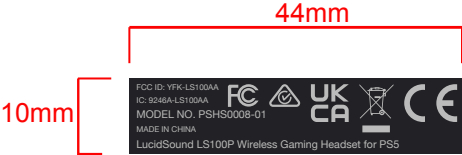

USE THIS STICKER FOR LS100P

LS100P

ARTWORK

100% SCALE

PMS COOL GRAY4C ON BLACK STICKER

PLACEMENT

USE THIS STICKER FOR LS100X

LS100X

ARTWORK

100% SCALE

PMS COOL GRAY4C ON BLACK STICKER

PLACEMENT