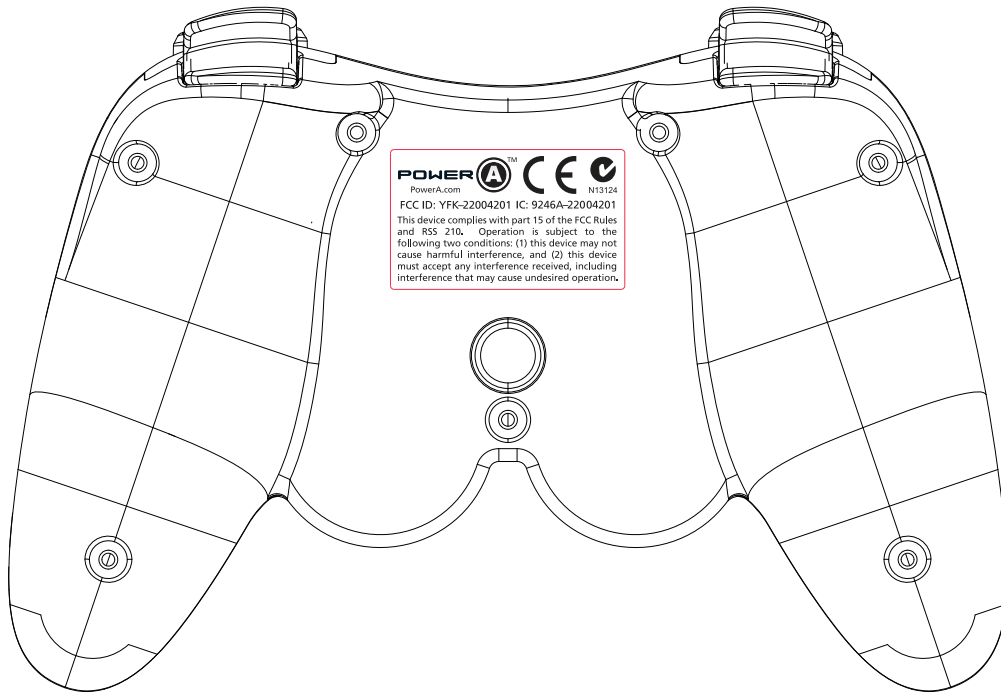

NOTES:

USE ONLY ARTWORK PROVIDED IN THIS FILE. IF YOU HAVE QUESTIONS CONTACT POWER A PRODUCT DESIGN TEAM

DECAL - BLACK
ALL PRINTING - PANTONE COOL GRAY 7C

TITLE Decal for Case Bottom - PS3 Mini Controller - Wireless

NOTES:

USE ONLY ARTWORK PROVIDED IN THIS FILE. IF YOU HAVE QUESTIONS CONTACT POWER A PRODUCT DESIGN TEAM

CLEAR LABEL
ALL PRINTING - PANTONE COOL GRAY 7C

TITLE Pad Transfer for Case Bottom - PS3 Mini Controller - Wireless