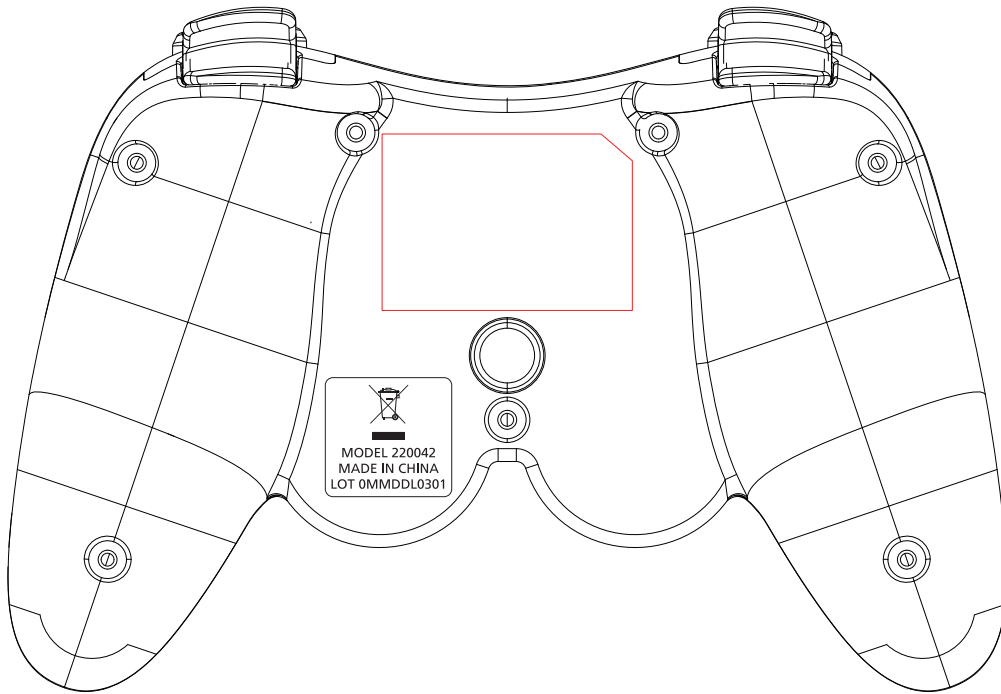

NOTES:

USE ONLY ARTWORK PROVIDED IN THIS FILE. IF YOU HAVE QUESTIONS CONTACT POWER A PRODUCT DESIGN TEAM

DECAL - BLACK
ALL PRINTING - PANTONE COOL GRAY 7C

TITLE Decal for Case Bottom - PS3 Mini Controller - Wireless

DESIGNER Derek Silverio

PART NO.

BDA Incorporated
15525 Woodinville Redmond Rd NE
Woodinville, WA 98072

DATE 5.27.11

MEDIA Illustrator CS3

SCALE 1 : 1

ID FILE

PROPRIETARY NOTICE: This document and the technical data hereon disclosed, are proprietary to Power A and BDA Incorporated and shall not, without express written permission of BDA Incorporated be used, released or disclosed in whole or in part, or used to solicit quotations from a competitive source or used for manufacture by anyone other than BDA Incorporated. The information hereon has been developed at private expense, and may only be used for purposes of engineering evaluation and for incorporation into technical specifications and other documents which specify procurement of products from BDA Incorporated.

NOTES:

USE ONLY ARTWORK PROVIDED IN THIS FILE. IF YOU HAVE QUESTIONS CONTACT POWER A PRODUCT DESIGN TEAM

CLEAR LABEL
ALL PRINTING - PANTONE COOL GRAY 7C

TITLE Pad Transfer for Case Bottom - PS3 Mini Controller - Wireless