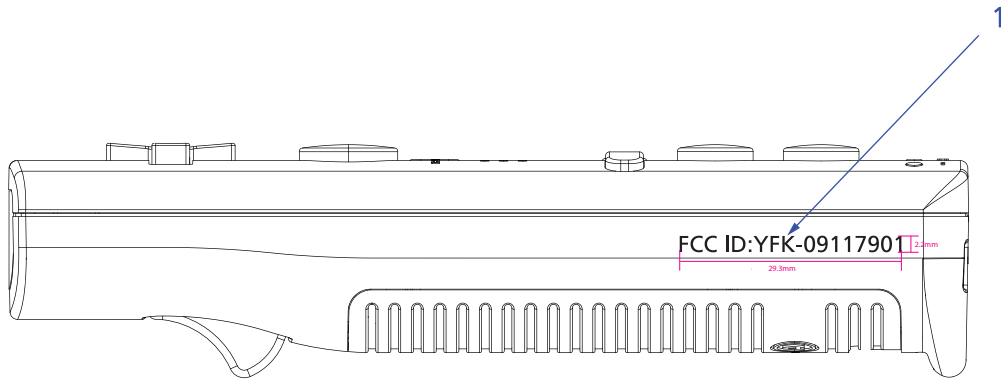

NOTES:

USE ONLY ARTWORK PROVIDED IN THIS FILE. IF YOU HAVE QUESTIONS CONTACT POWER A PRODUCT DESIGN TEAM

COLOR CALLOUTS:

1) ALL ARTWORK - 10% OF BLACK - PANTONE 427C

TITLE Pad Transfer for Left Side of Case Bottom - Wii ProPack Mini Remote (Purple and Black)