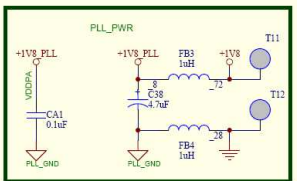

Touch & Drawing

OPEN for burning OTP

CT2589 Program Pin (total 17pin):  
Test, OTP, PA[7..0], Reset, XIN, VDD1, VDDIO1, VPP, VSS1, VSS2

XBOX Main Controller

Sensor option1 MMA7660 (6bit)