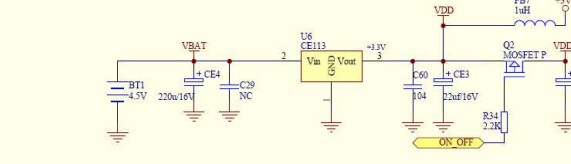

Touch & Drawing

OPEN for burning OTP

CT2589 Program Pin (total 17pin):  
Test, OTP, PA[7..0], Reset, XIN, VDD1, VDDIO1, VPP, VSS1, VSS2

XBOX Main Controller

Sensor option1 MMA7660 (6bit)