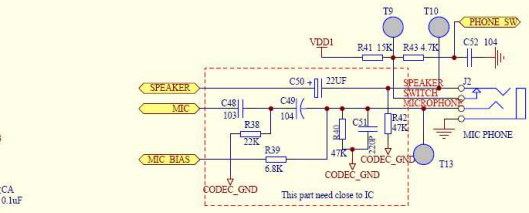

Touch & Drawing

OPEN for burning OTP

CT2589 Program Pin (total 17pin):  
Test, OTP, PA[7..0], Reset, XIN, VDD1, VDDIO1, VPP, VSS1, VSS2

XBOX Main Controller

Sensor option1 MMA7660 (6bit)