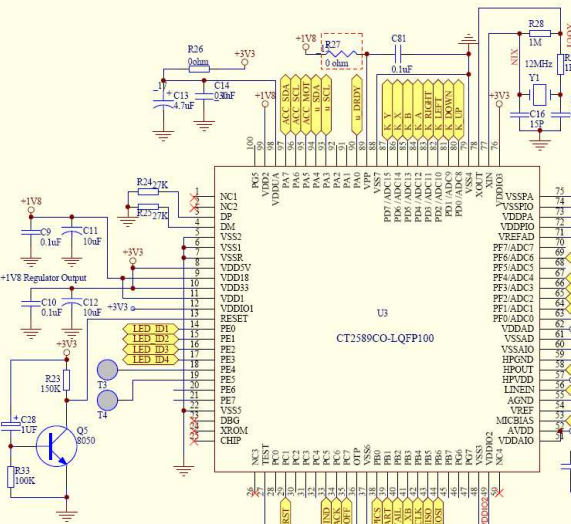

Touch & Drawing

OPEN for burning OTP

CT2589 Program Pin (total 17pin):  
Test, OTP, PA[7..0], Reset, XIN, VDD1, VDDIO1, VPP, VSS1, VSS2

XBOX Main Controller

Sensor option1 MMA7660 (6bit)

# 2.4GHz Smart Transceiver

# ANT 1 F-Antenna