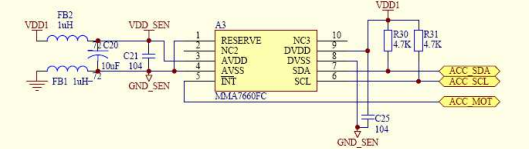

Touch & Drawing

OPEN for burning OTP

CT2589 Program Pin (total 17pin):  
Test, OTP, PA[7..0], Reset, XIN, VDD1, VDDIO1, VPP, VSS1, VSS2

XBOX Main Controller

Sensor option1 MMA7660 (6bit)