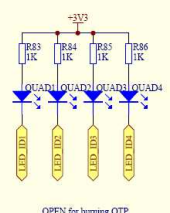

Touch & Drawing

OPEN for burning OTP

CT2589 Program Pin (total 17pin):  
Test, OTP, PA[7..0], Reset, XIN, VDD1, VDDIO1, VPP, VSS1, VSS2

XBOX Main Controller

Sensor option1 MMA7660 (6bit)