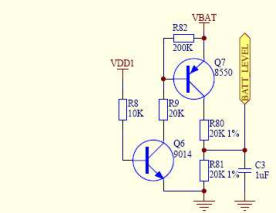

Touch & Drawing

OPEN for burning OTP

CT2589 Program Pin (total 17pin):  
Test, OTP, PA[7..0], Reset, XIN, VDD1, VDDIO1, VPP, VSS1, VSS2

XBOX Main Controller

Sensor option1 MMA7660 (6bit)