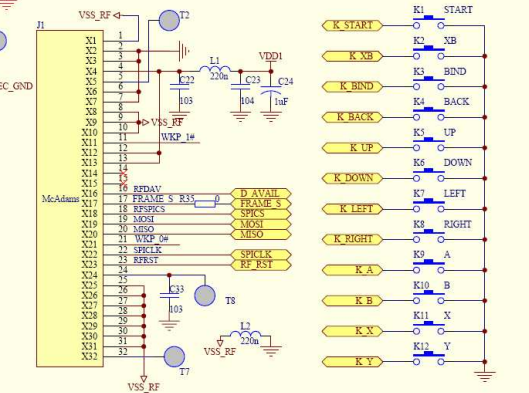

Touch & Drawing

OPEN for burning OTP

CT2589 Program Pin (total 17pin):  
Test, OTP, PA[7..0], Reset, XIN, VDD1, VDDIO1, VPP, VSS1, VSS2

XBOX Main Controller

Sensor option1 MMA7660 (6bit)