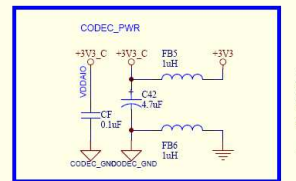

Touch & Drawing

OPEN for burning OTP

CT2589 Program Pin (total 17pin):  
Test, OTP, PA[7..0], Reset, XIN, VDD1, VDDIO1, VPP, VSS1, VSS2

XBOX Main Controller

Sensor option1 MMA7660 (6bit)