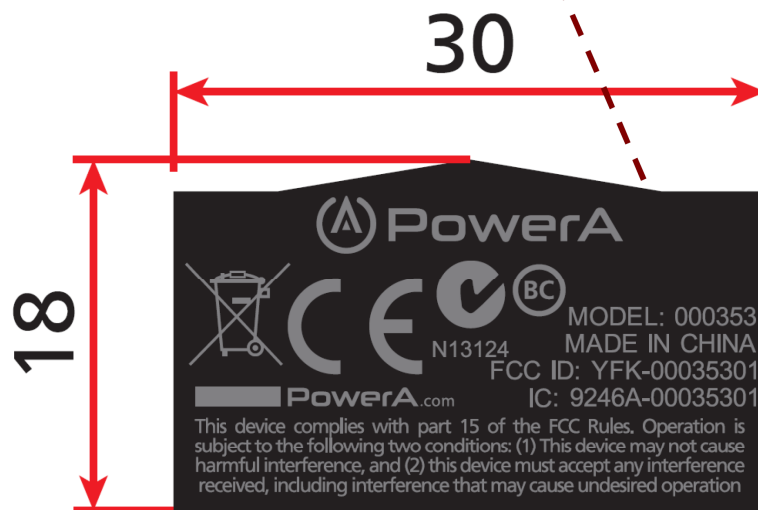

Label Artwork and Location

Label Size Unit: mm