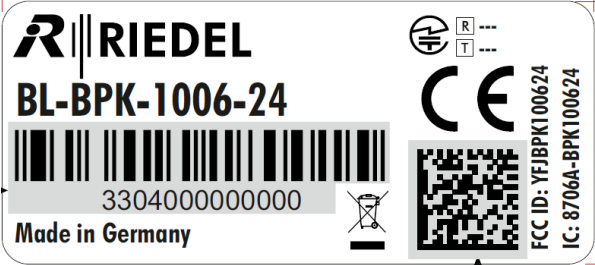

Labels for Riedel Bolero BL-BPK-1006-24

Example:

Location:

The label is placed on the back side of the device, underneath the battery pack.