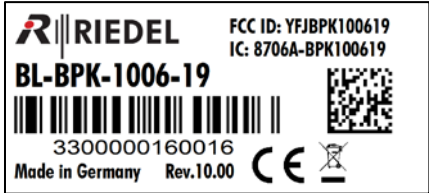

Labels for Riedel Bolero BL-BPK-1006-19

Example:

Location:

The label is placed on the back side of the device, underneath the battery pack.