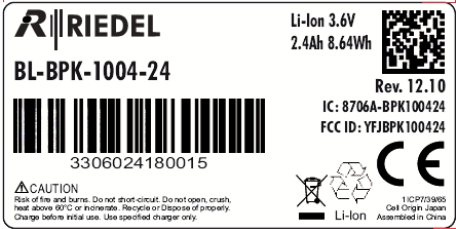

Labels for Riedel Bolero BL-BPK-1004-24

Example:

Location:

The label is placed on the back side of the device.