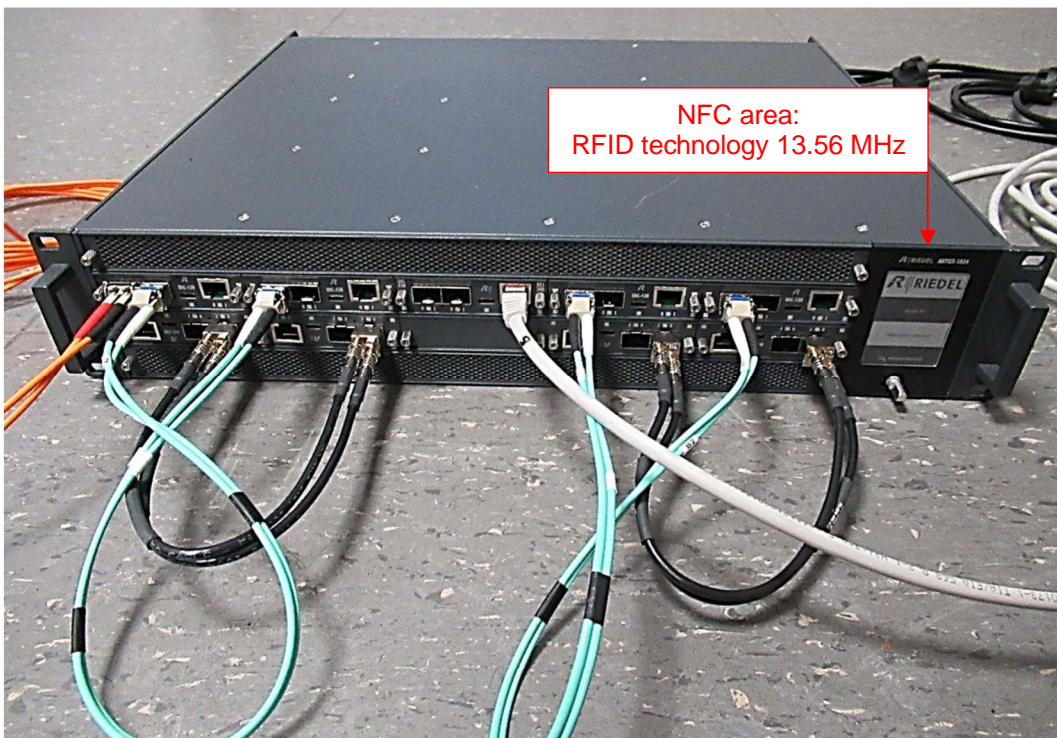

1 Photo documentation of the EUT

1.1 External views:

EUT, Artist-1024:

Front:

Rear:

Hardware Setup under test:

Peripheral devices: Laptop, MADI FACE PRO, Monitor Speaker, TAG

The test report merely corresponds to the test sample. It is not permitted to copy extracts of these test results without the written permission of the test laboratory.