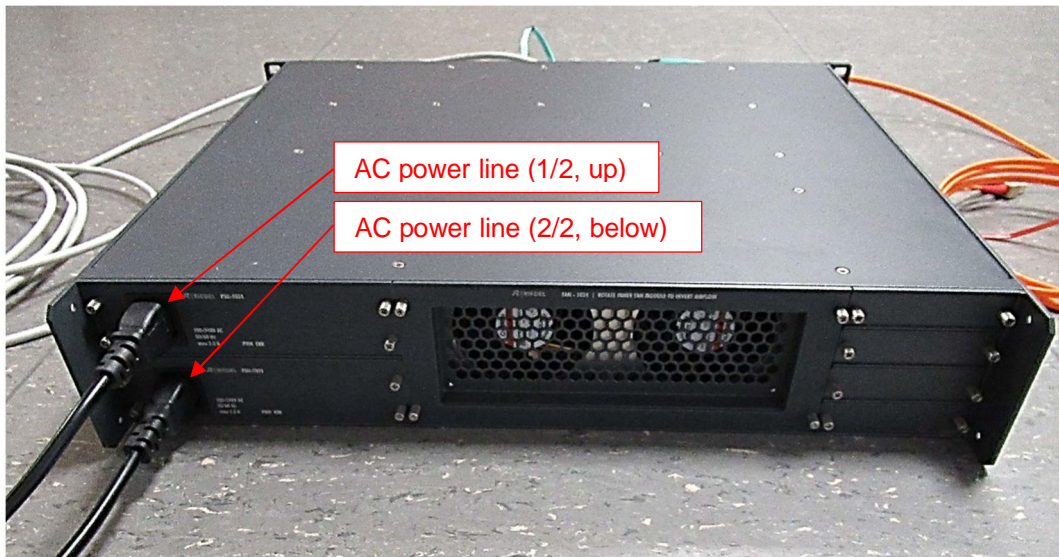

1 Photo documentation of the EUT

1.1 External views:

EUT, Artist-1024:

Front:

Rear:

Hardware Setup under test:

Peripheral devices: Laptop, MADI FACE PRO, Monitor Speaker, TAG

The test report merely corresponds to the test sample. It is not permitted to copy extracts of these test results without the written permission of the test laboratory.