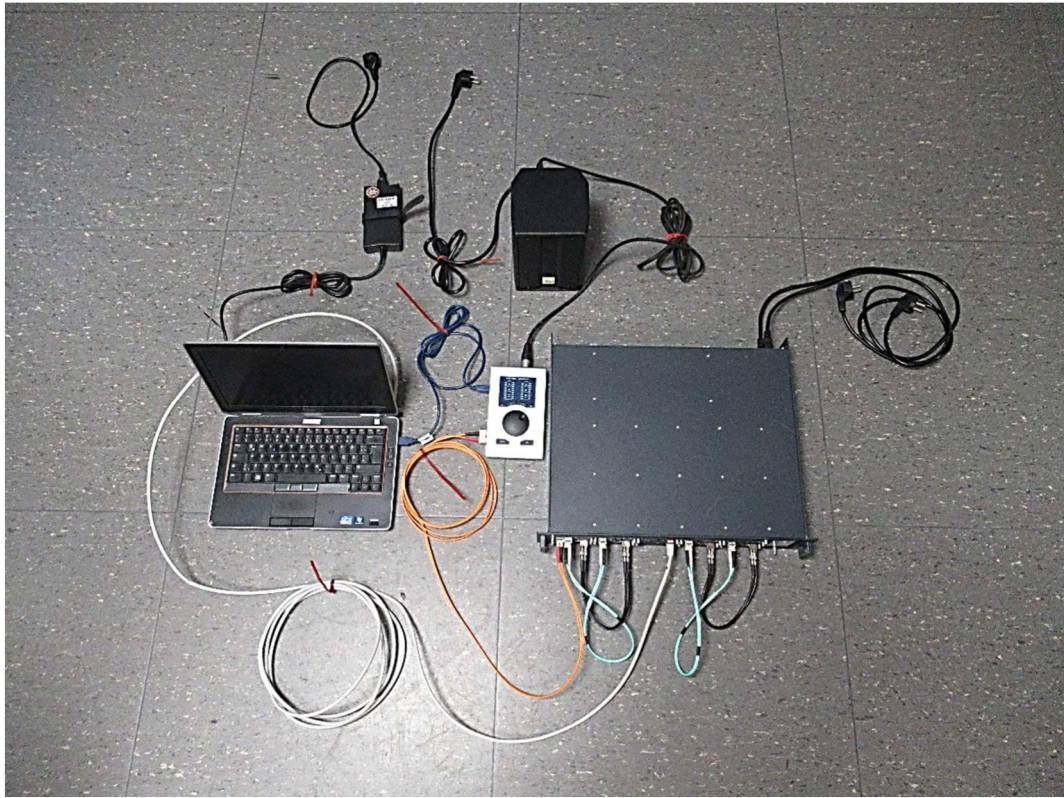

1 Photo documentation of the EUT

1.1 External views:

EUT, Artist-1024:

Front:

Rear:

Hardware Setup under test:

Peripheral devices: Laptop, MADI FACE PRO, Monitor Speaker, TAG

The test report merely corresponds to the test sample. It is not permitted to copy extracts of these test results without the written permission of the test laboratory.