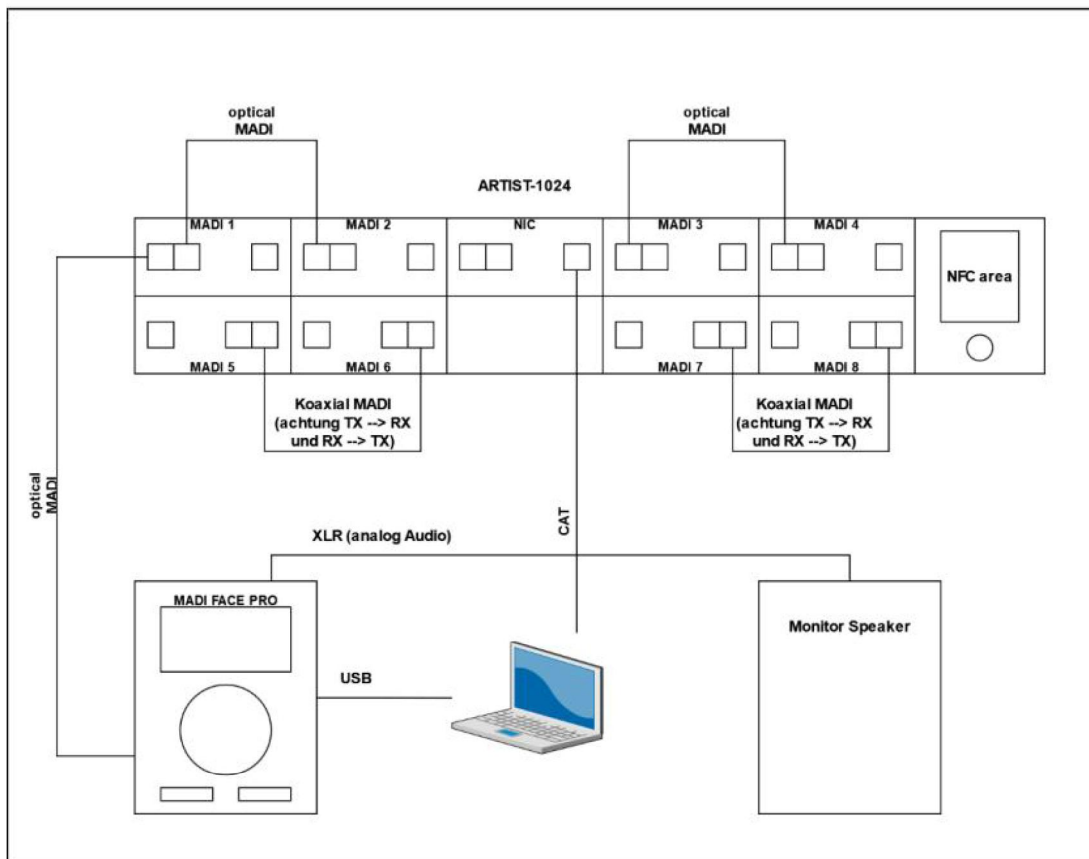

1 Photo documentation of the EUT

1.1 External views:

EUT, Artist-1024:

Front:

Rear:

Hardware Setup under test:

Peripheral devices: Laptop, MADI FACE PRO, Monitor Speaker, TAG

The test report merely corresponds to the test sample. It is not permitted to copy extracts of these test results without the written permission of the test laboratory.

TAG:

- End of attachment_A -