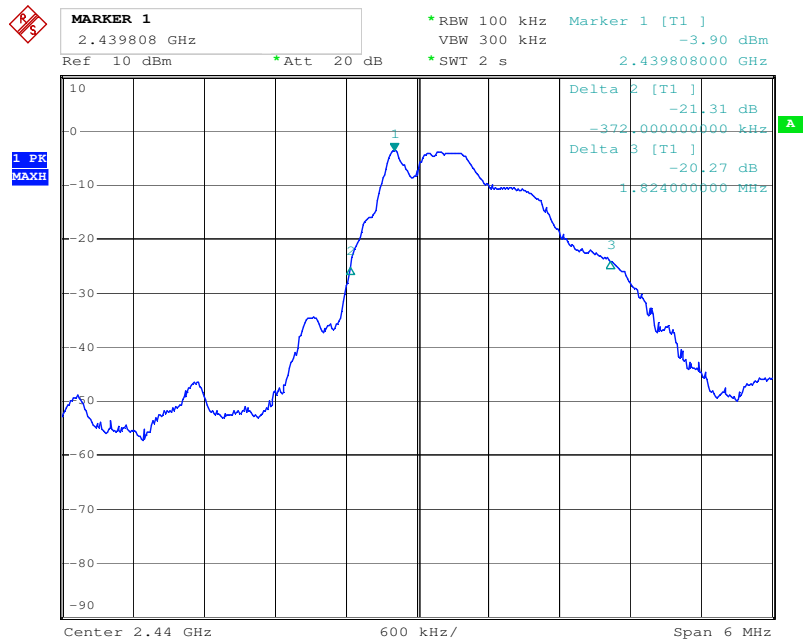

20dB Bandwidth

Tx frequency: 2405MHz

Comment: test print
Date: 7.APR.2015 14:45:27

Tx frequency: 2440MHz

Comment: test print
Date: 7.APR.2015 15:22:21

Tx frequency: 2475MHz

Comment: test print
Date: 7.APR.2015 15:26:04