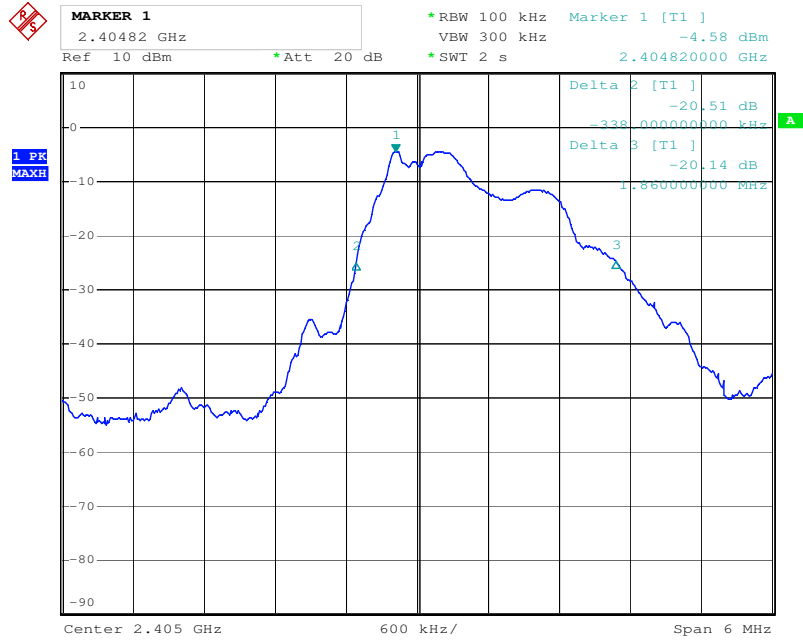

20dB Bandwidth

Tx frequency: 2405MHz

Comment: test print
Date: 7.APR.2015 14:45:27

Tx frequency: 2440MHz

Comment: test print
Date: 7.APR.2015 15:22:21

Tx frequency: 2475MHz

Comment: test print
Date: 7.APR.2015 15:26:04