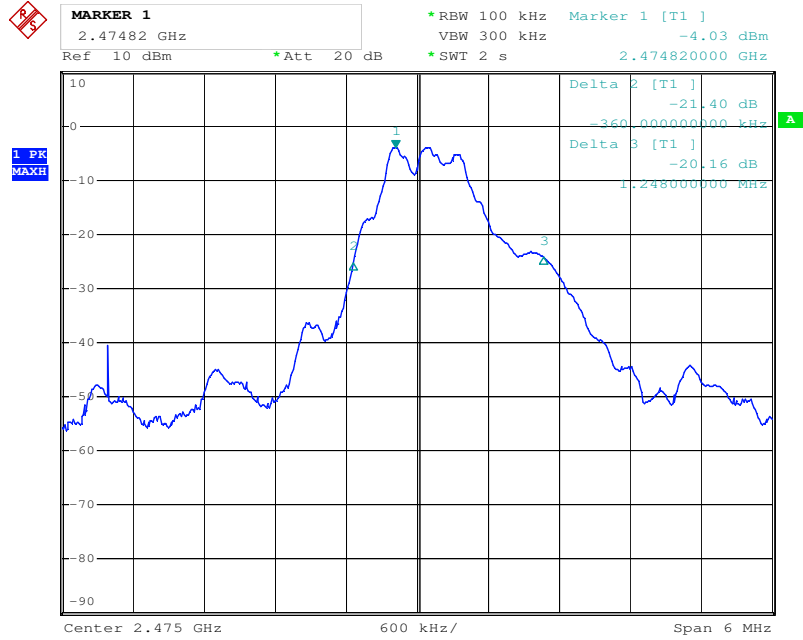

20dB Bandwidth

Tx frequency: 2405MHz

Comment: test print
Date: 7.APR.2015 14:45:27

Tx frequency: 2440MHz

Comment: test print
Date: 7.APR.2015 15:22:21

Tx frequency: 2475MHz

Comment: test print
Date: 7.APR.2015 15:26:04