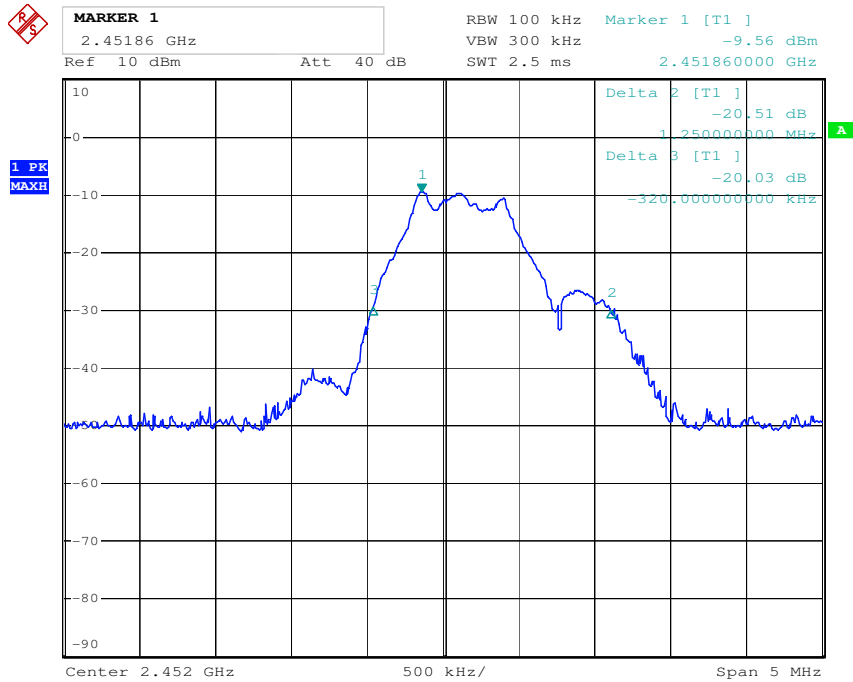

Appendix 1

Test Results

20dB Bandwidth

Tx frequency: 2412MHz

Date: 3.MAY.2012 15:24:38

Tx frequency: 2452MHz

Date: 3.MAY.2012 15:17:30

Tx frequency: 2477MHz

Date: 3.MAY.2012 15:10:28

Band Edge Compliance

Tx frequency: 2412MHz (radiated measurement)

Vertical polarization

Horizontal polarization

Tx frequency: 2477MHz (radiated measurement)

Vertical polarization

Horizontal polarization