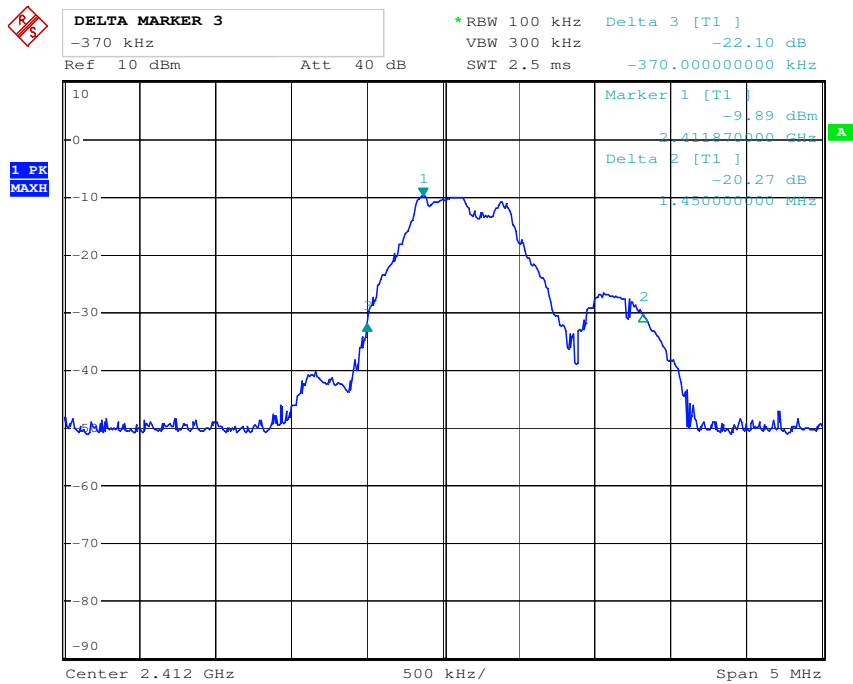

Appendix 1

Test Results

20dB Bandwidth

Tx frequency: 2412MHz

Date: 3.MAY.2012 15:24:38

Tx frequency: 2452MHz

Date: 3.MAY.2012 15:17:30

Tx frequency: 2477MHz

Date: 3.MAY.2012 15:10:28

Band Edge Compliance

Tx frequency: 2412MHz (radiated measurement)

Vertical polarization

Horizontal polarization

Tx frequency: 2477MHz (radiated measurement)

Vertical polarization

Horizontal polarization