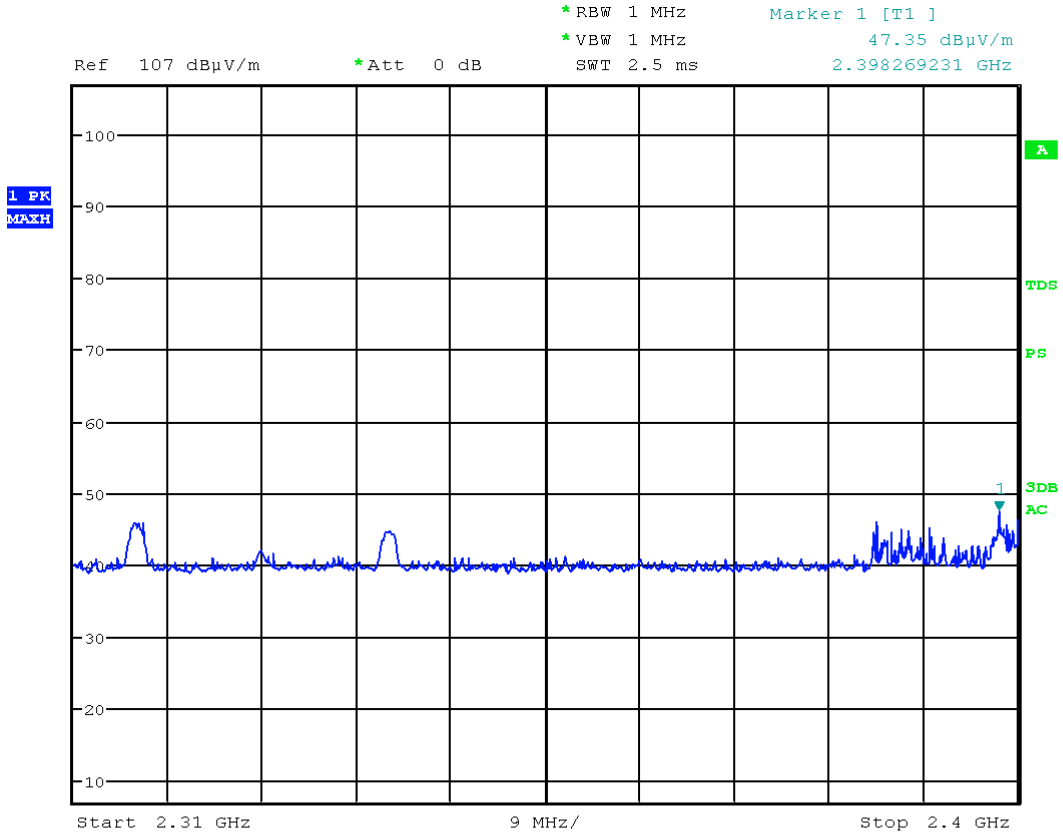

Date: 3.MAY.2012 15:10:28

Band Edge Compliance

Tx frequency: 2412MHz (radiated measurement)

Vertical polarization

Horizontal polarization

Tx frequency: 2477MHz (radiated measurement)

Vertical polarization

Horizontal polarization