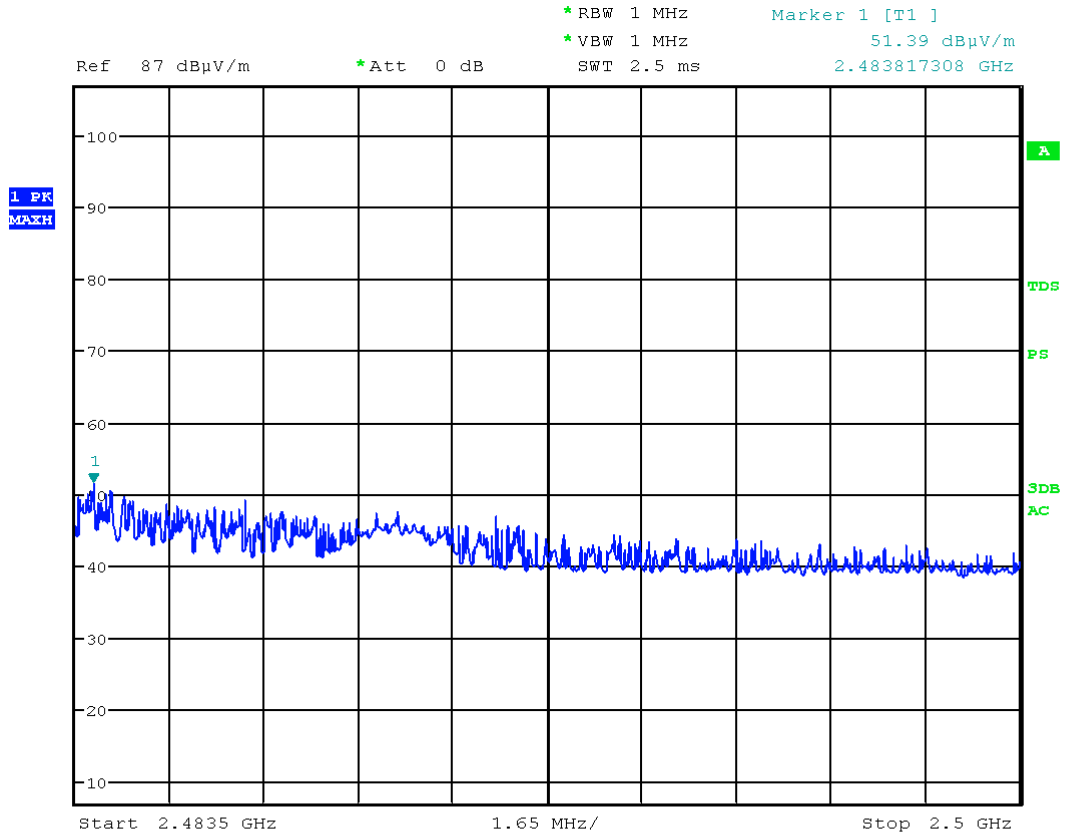

Date: 3.MAY.2012 15:10:28

Band Edge Compliance

Tx frequency: 2412MHz (radiated measurement)

Vertical polarization

Horizontal polarization

Tx frequency: 2477MHz (radiated measurement)

Vertical polarization

Horizontal polarization