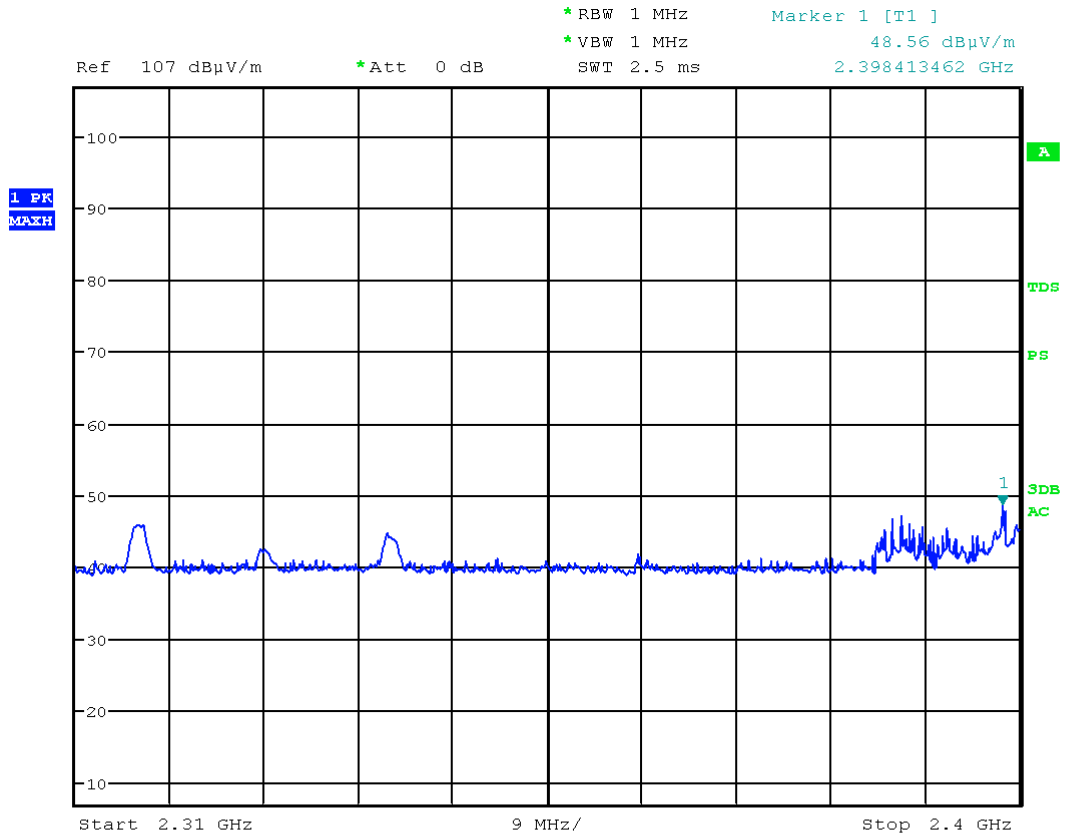

Appendix 1

Test Results

20dB Bandwidth

Tx frequency: 2412MHz

Date: 3.MAY.2012 15:24:38

Tx frequency: 2452MHz

Date: 3.MAY.2012 15:17:30

Tx frequency: 2477MHz

Date: 3.MAY.2012 15:10:28

Band Edge Compliance

Tx frequency: 2412MHz (radiated measurement)

Vertical polarization

Horizontal polarization

Tx frequency: 2477MHz (radiated measurement)

Vertical polarization

Horizontal polarization