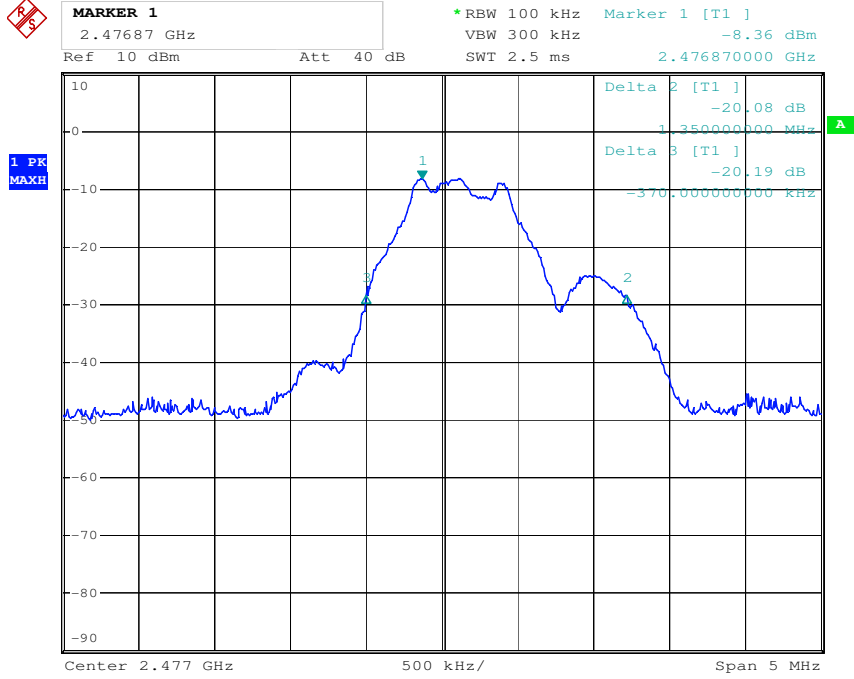

Appendix 1

Test Results

20dB Bandwidth

Tx frequency: 2412MHz

Date: 3.MAY.2012 15:24:38

Tx frequency: 2452MHz

Date: 3.MAY.2012 15:17:30

Tx frequency: 2477MHz

Date: 3.MAY.2012 15:10:28

Band Edge Compliance

Tx frequency: 2412MHz (radiated measurement)

Vertical polarization

Horizontal polarization

Tx frequency: 2477MHz (radiated measurement)

Vertical polarization

Horizontal polarization