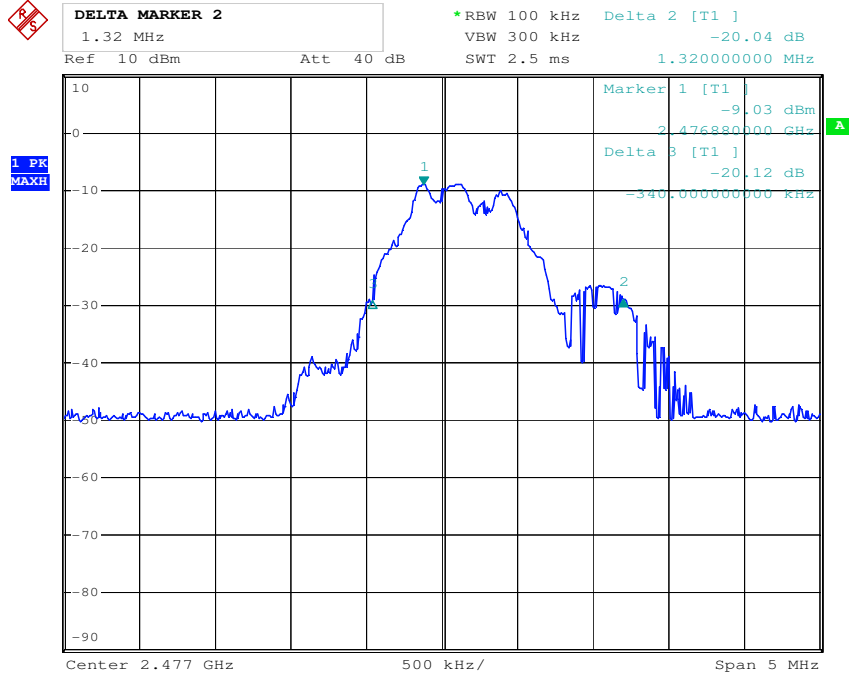

Appendix 1

Test Results

20dB Bandwidth

Tx frequency: 2412MHz

Date: 3.MAY.2012 16:03:54

Tx frequency: 2452MHz

Date: 3.MAY.2012 15:56:08

Tx frequency: 2477MHz

Date: 3.MAY.2012 15:43:33

Band Edge Compliance

Tx frequency: 2412MHz (radiated measurement)

Vertical polarization

Horizontal polarization

Tx frequency: 2477MHz (radiated measurement)

Vertical polarization

Horizontal polarization