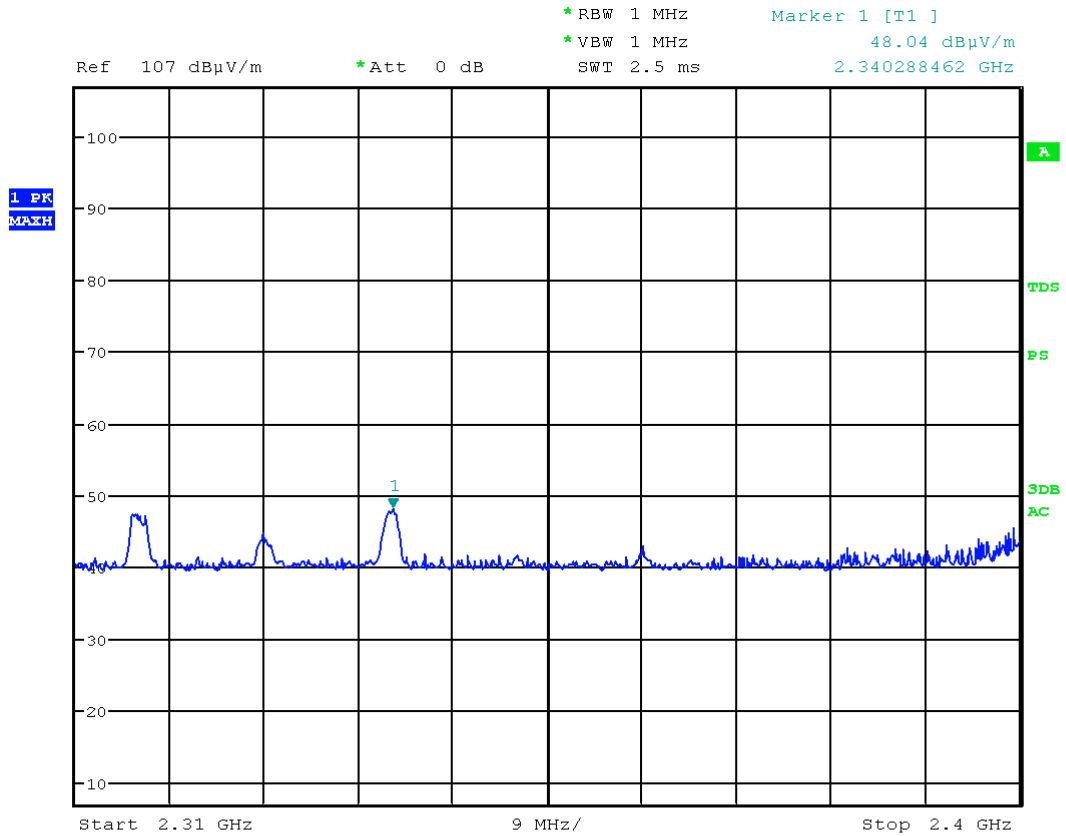

Appendix 1

Test Results

20dB Bandwidth

Tx frequency: 2412MHz

Date: 3.MAY.2012 16:03:54

Tx frequency: 2452MHz

Date: 3.MAY.2012 15:56:08

Tx frequency: 2477MHz

Date: 3.MAY.2012 15:43:33

Band Edge Compliance

Tx frequency: 2412MHz (radiated measurement)

Vertical polarization

Horizontal polarization

Tx frequency: 2477MHz (radiated measurement)

Vertical polarization

Horizontal polarization