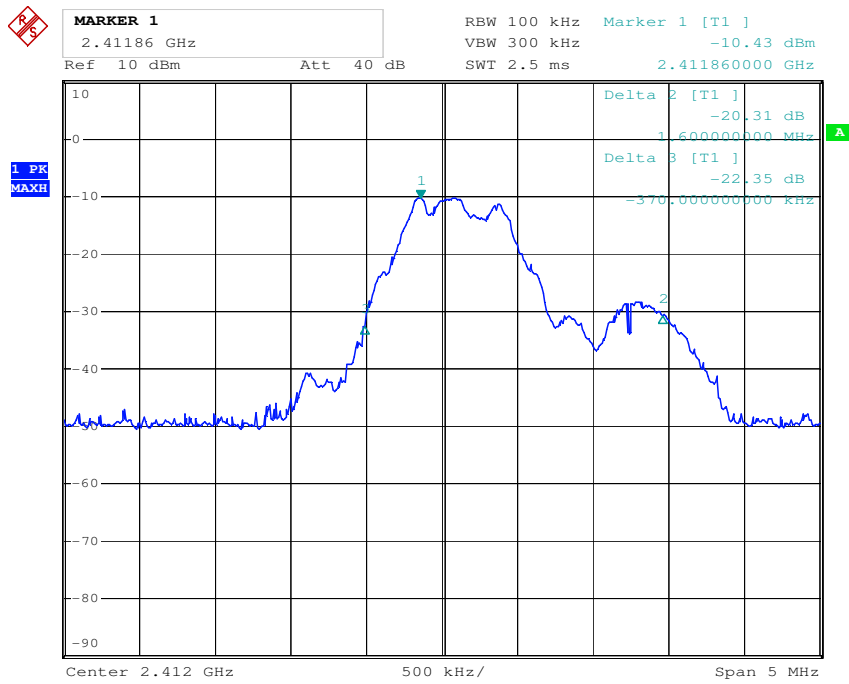

Appendix 1

Test Results

20dB Bandwidth

Tx frequency: 2412MHz

Date: 3.MAY.2012 16:03:54

Tx frequency: 2452MHz

Date: 3.MAY.2012 15:56:08

Tx frequency: 2477MHz

Date: 3.MAY.2012 15:43:33

Band Edge Compliance

Tx frequency: 2412MHz (radiated measurement)

Vertical polarization

Horizontal polarization

Tx frequency: 2477MHz (radiated measurement)

Vertical polarization

Horizontal polarization