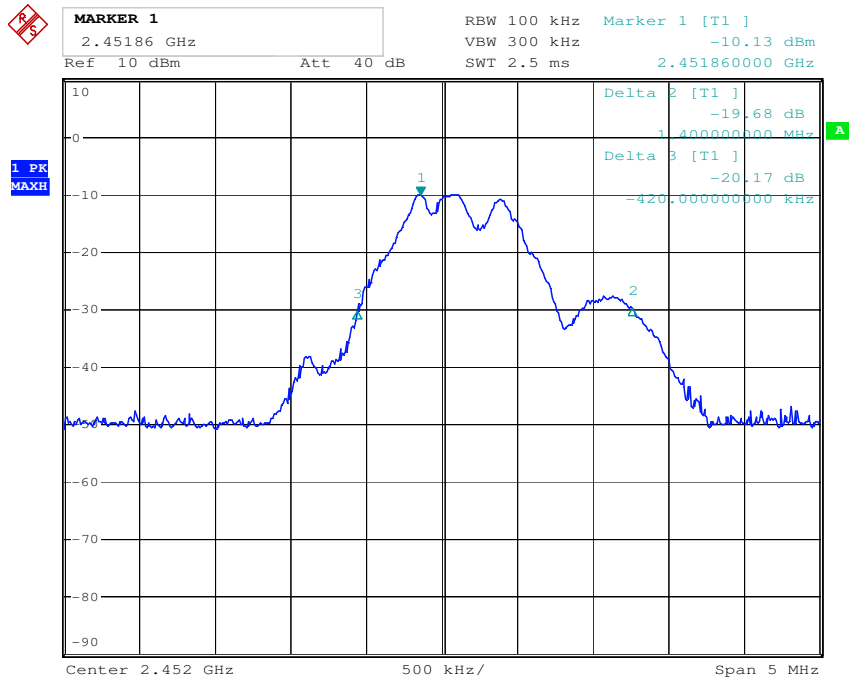

Appendix 1

Test Results

20dB Bandwidth

Tx frequency: 2412MHz

Date: 3.MAY.2012 16:03:54

Tx frequency: 2452MHz

Date: 3.MAY.2012 15:56:08

Tx frequency: 2477MHz

Date: 3.MAY.2012 15:43:33

Band Edge Compliance

Tx frequency: 2412MHz (radiated measurement)

Vertical polarization

Horizontal polarization

Tx frequency: 2477MHz (radiated measurement)

Vertical polarization

Horizontal polarization