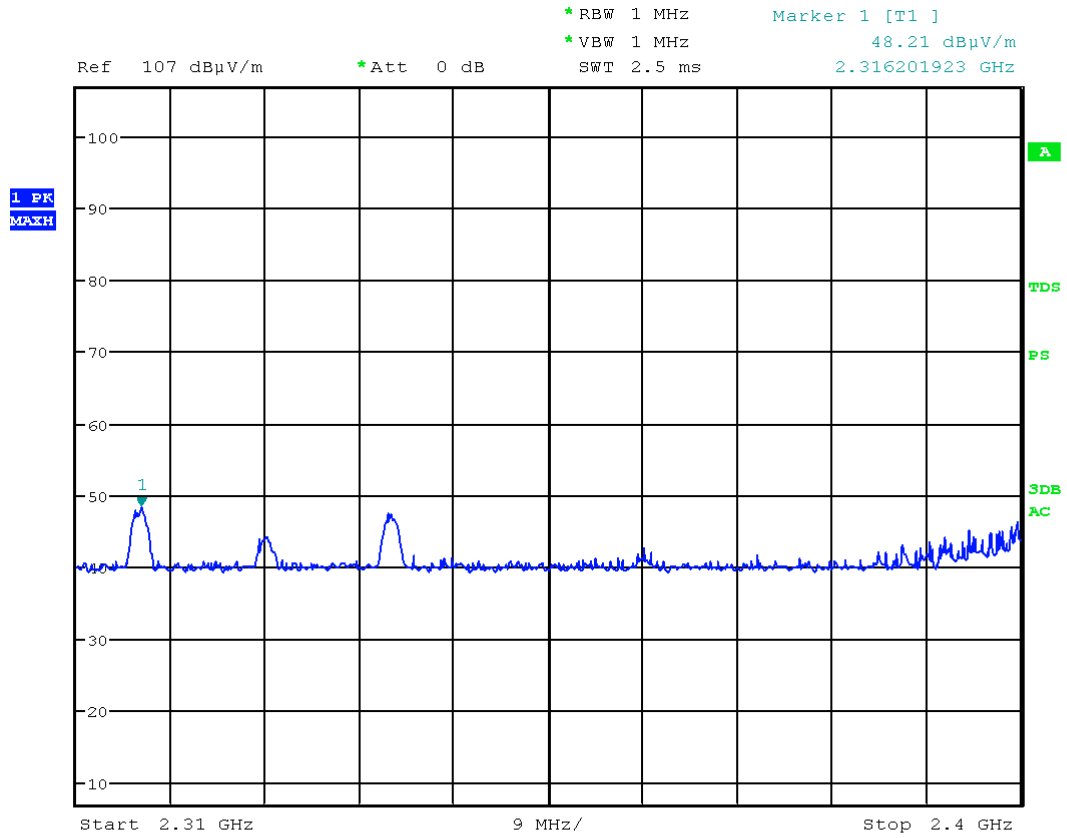

Date: 3.MAY.2012 15:43:33

Band Edge Compliance

Tx frequency: 2412MHz (radiated measurement)

Vertical polarization

Horizontal polarization

Tx frequency: 2477MHz (radiated measurement)

Vertical polarization

Horizontal polarization