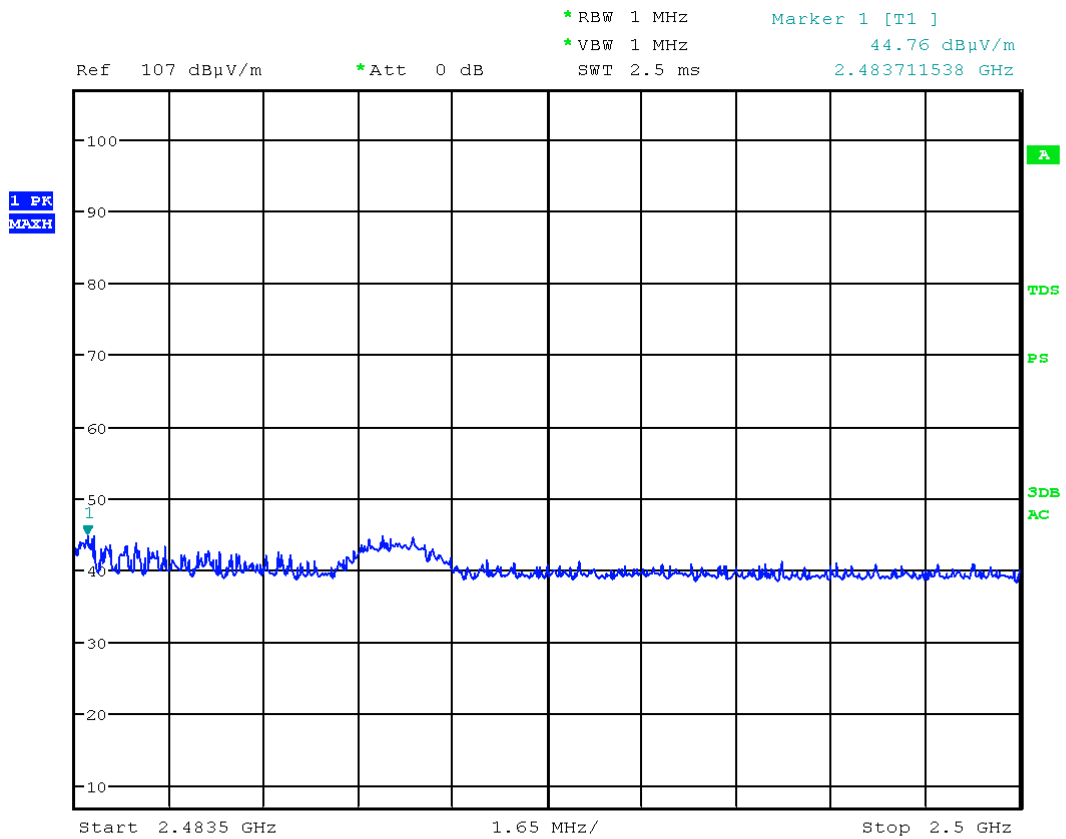

Date: 3.MAY.2012 15:43:33

Band Edge Compliance

Tx frequency: 2412MHz (radiated measurement)

Vertical polarization

Horizontal polarization

Tx frequency: 2477MHz (radiated measurement)

Vertical polarization

Horizontal polarization