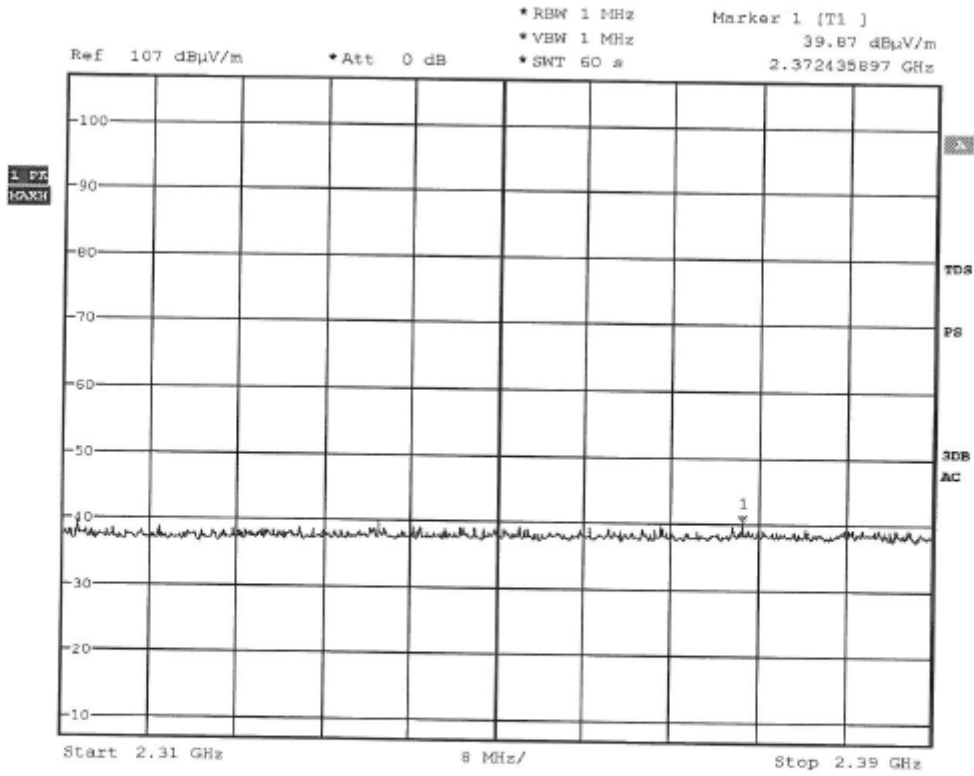

Date: 3.AUG.2010 11:11:11

www.tuv.com

Tx frequency: 2481MHz

*RBW 30 kHz Delta 3 [T1]
 VBW 100 kHz -17.54 dB
 Ref 20 dBm Att 50 dB SWT 5 ms 80.00000000 kHz

Date: 3.AUG.2010 10:42:12

www.tuv.com

STADLBAUER / 900006 / 2410MHz / HORI.

Date: 30.JUL.2010 09:56:27

www.tuv.com

Tx frequency: 2481MHz (radiated measurement)

STADLBAUER / 900006 / 2480MHz / VERT.
 Date: 30.JUL.2010 09:43:36