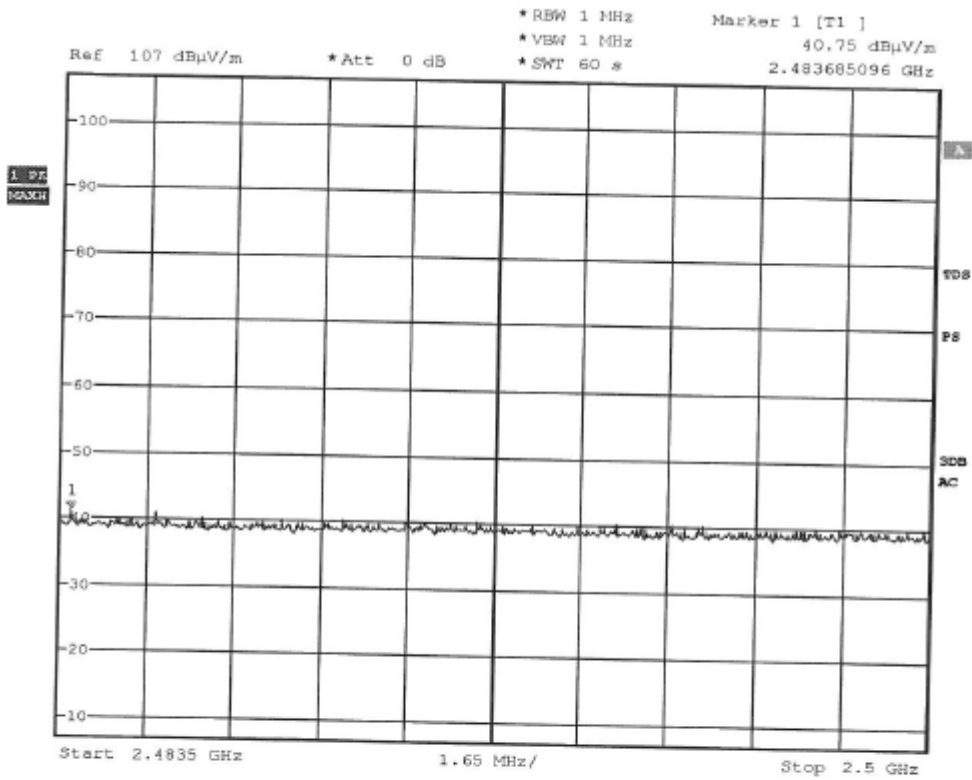

Date: 3.AUG.2010 11:11:11

www.tuv.com

Tx frequency: 2481MHz

*RBW 30 kHz Delta 3 [T1]
 VBW 100 kHz -17.54 dB
 Ref 20 dBm Att 50 dB SWT 5 ms 80.00000000 kHz

Date: 3.AUG.2010 10:42:12

www.tuv.com

STADLBAUER / 900006 / 2410MHz / HORI.

Date: 30.JUL.2010 09:56:27

www.tuv.com

Tx frequency: 2481MHz (radiated measurement)

STADLBAUER / 900006 / 2480MHz / VERT.
 Date: 30.JUL.2010 09:43:36