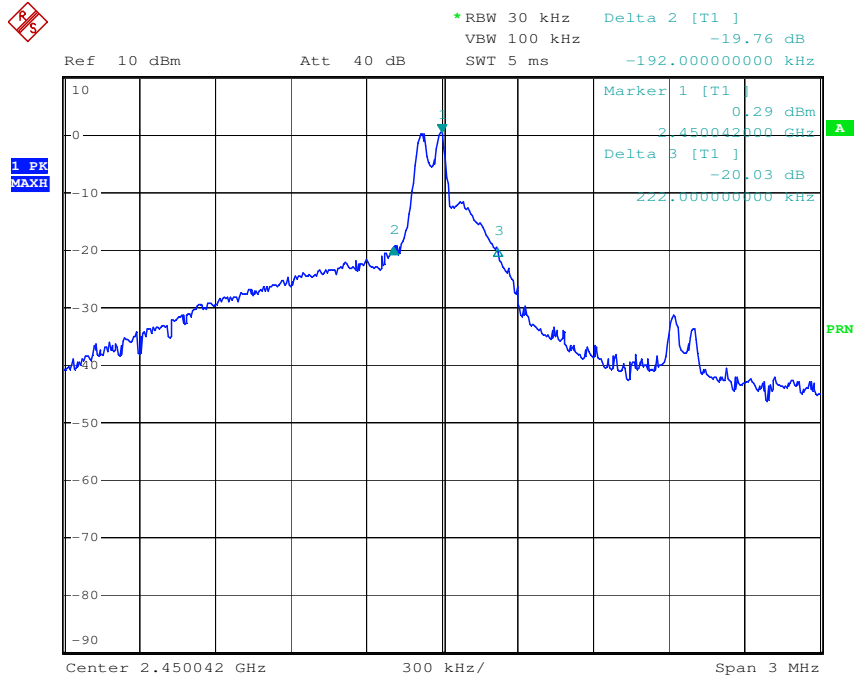

www.tuv.com

Appendix 1

Test Results

www.tuv.com

20dB Bandwidth

Tx frequency: 2410MHz

Date: 3.AUG.2010 11:43:19

Tx frequency: 2450MHz

Date: 3.AUG.2010 11:11:11

www.tuv.com

Tx frequency: 2481MHz

*RBW 30 kHz Delta 3 [T1]
 VBW 100 kHz -17.54 dB
 Ref 20 dBm Att 50 dB SWT 5 ms 80.00000000 kHz

Date: 3.AUG.2010 10:42:12

www.tuv.com

STADLBAUER / 900006 / 2410MHz / HORI.

Date: 30.JUL.2010 09:56:27

www.tuv.com

Tx frequency: 2481MHz (radiated measurement)

STADLBAUER / 900006 / 2480MHz / VERT.
 Date: 30.JUL.2010 09:43:36