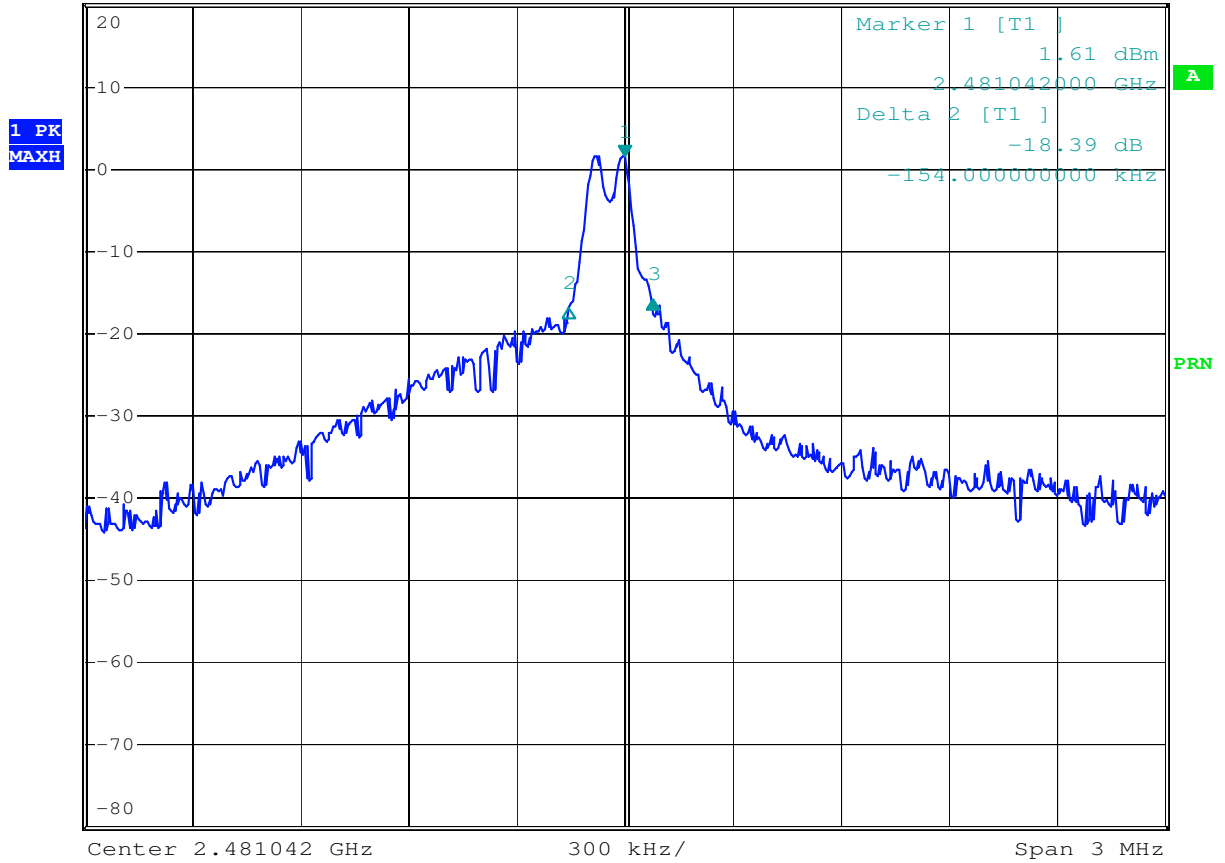

www.tuv.com

Appendix 1

Test Results

www.tuv.com

20dB Bandwidth

Tx frequency: 2410MHz

Date: 3.AUG.2010 11:43:19

Tx frequency: 2450MHz

Date: 3.AUG.2010 11:11:11

www.tuv.com

Tx frequency: 2481MHz

*RBW 30 kHz Delta 3 [T1]
 VBW 100 kHz -17.54 dB
 Ref 20 dBm Att 50 dB SWT 5 ms 80.00000000 kHz

Date: 3.AUG.2010 10:42:12

www.tuv.com

STADLBAUER / 900006 / 2410MHz / HORI.

Date: 30.JUL.2010 09:56:27

www.tuv.com

Tx frequency: 2481MHz (radiated measurement)

STADLBAUER / 900006 / 2480MHz / VERT.
 Date: 30.JUL.2010 09:43:36