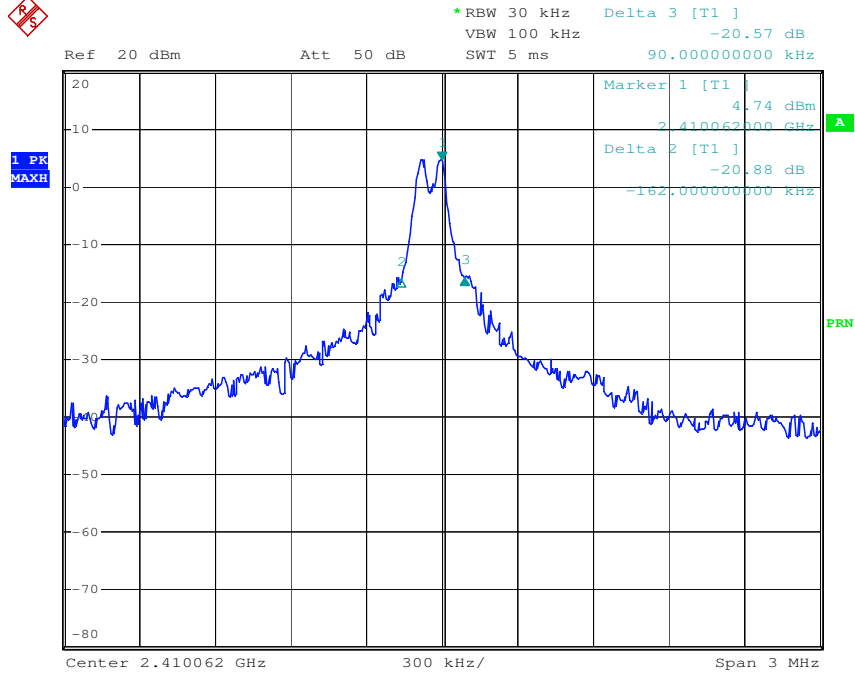

www.tuv.com

Appendix 1

Test Results

www.tuv.com

20dB Bandwidth

Tx frequency: 2410MHz

Date: 3.AUG.2010 11:43:19

Tx frequency: 2450MHz

Date: 3.AUG.2010 11:11:11

www.tuv.com

Tx frequency: 2481MHz

*RBW 30 kHz Delta 3 [T1]
 VBW 100 kHz -17.54 dB
 Ref 20 dBm Att 50 dB SWT 5 ms 80.00000000 kHz

Date: 3.AUG.2010 10:42:12

www.tuv.com

STADLBAUER / 900006 / 2410MHz / HORI.

Date: 30.JUL.2010 09:56:27

www.tuv.com

Tx frequency: 2481MHz (radiated measurement)

STADLBAUER / 900006 / 2480MHz / VERT.
 Date: 30.JUL.2010 09:43:36