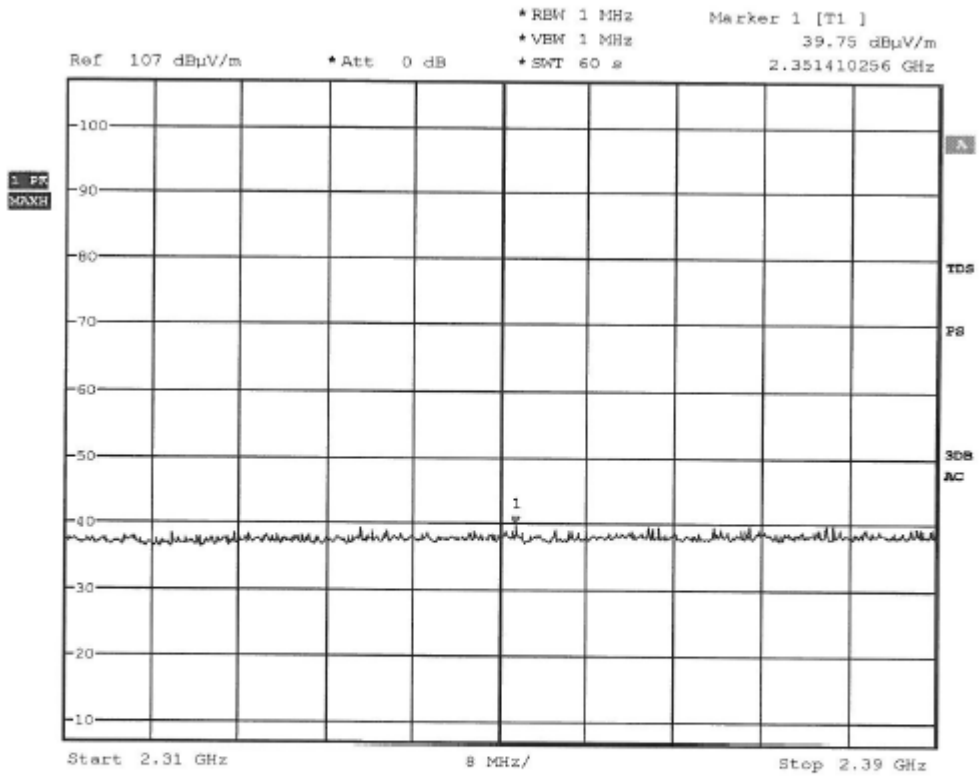

Date: 3.AUG.2010 13:56:32

www.tuv.com

Tx frequency: 2481MHz

*RBW 30 kHz Delta 3 [T1]
 VBW 100 kHz -22.20 dB
 Ref 10 dBm Att 40 dB SWT 5 ms 330.00000000 kHz

Date: 3.AUG.2010 14:09:26

www.tuv.com

Band Edge Compliance

Tx frequency: 2410MHz (radiated measurement)

STADLBAUER / 900003 / VERT. / 2410MHz
 Date: 30.JUL.2010 16:55:52

www.tuv.com

STADLBAUER / 900003 / HORI. / 2450MHz
 Date: 30.JUL.2010 16:57:04

www.tuv.com

Tx frequency: 2481MHz (radiated measurement)

STADLBAUER / 900003 / VERT. / 2480MHz
 Date: 30.JUL.2010 17:03:24

www.tuv.com

STADLBAUER / 900003 / HORI. / 2480MHz
 Date: 30.JUL.2010 17:04:47