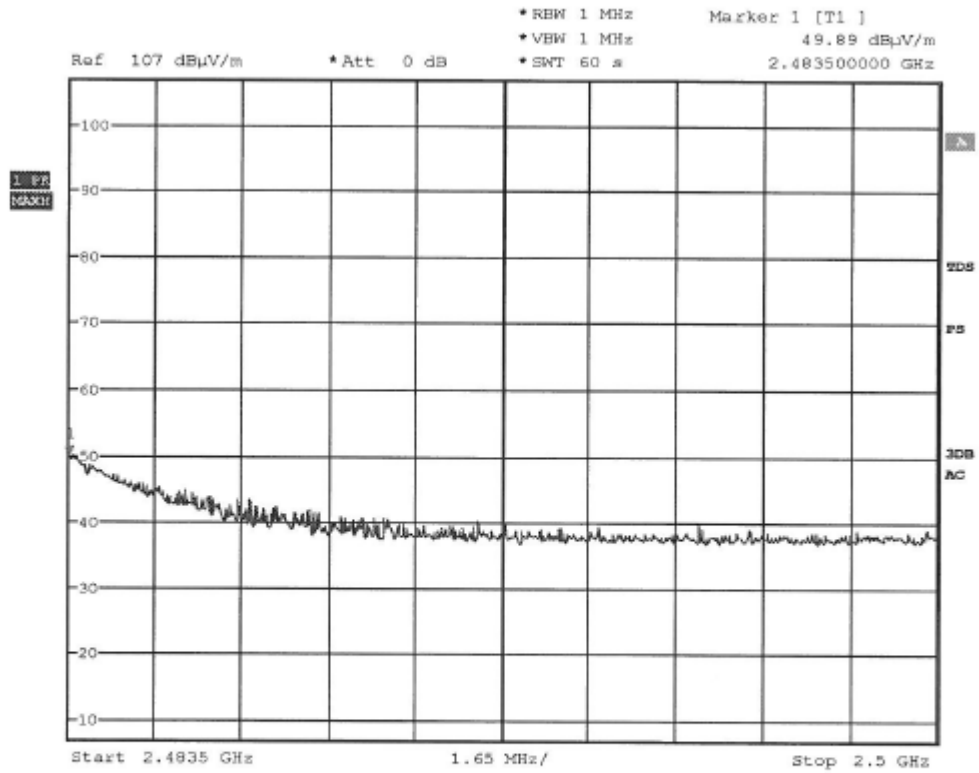

Date: 3.AUG.2010 13:56:32

www.tuv.com

Tx frequency: 2481MHz

*RBW 30 kHz Delta 3 [T1]
 VBW 100 kHz -22.20 dB
 Ref 10 dBm Att 40 dB SWT 5 ms 330.00000000 kHz

Date: 3.AUG.2010 14:09:26

www.tuv.com

Band Edge Compliance

Tx frequency: 2410MHz (radiated measurement)

STADLBAUER / 900003 / VERT. / 2410MHz
 Date: 30.JUL.2010 16:55:52

www.tuv.com

STADLBAUER / 900003 / HORI. / 2450MHz
 Date: 30.JUL.2010 16:57:04

www.tuv.com

Tx frequency: 2481MHz (radiated measurement)

STADLBAUER / 900003 / VERT. / 2480MHz
 Date: 30.JUL.2010 17:03:24

www.tuv.com

STADLBAUER / 900003 / HORI. / 2480MHz
 Date: 30.JUL.2010 17:04:47