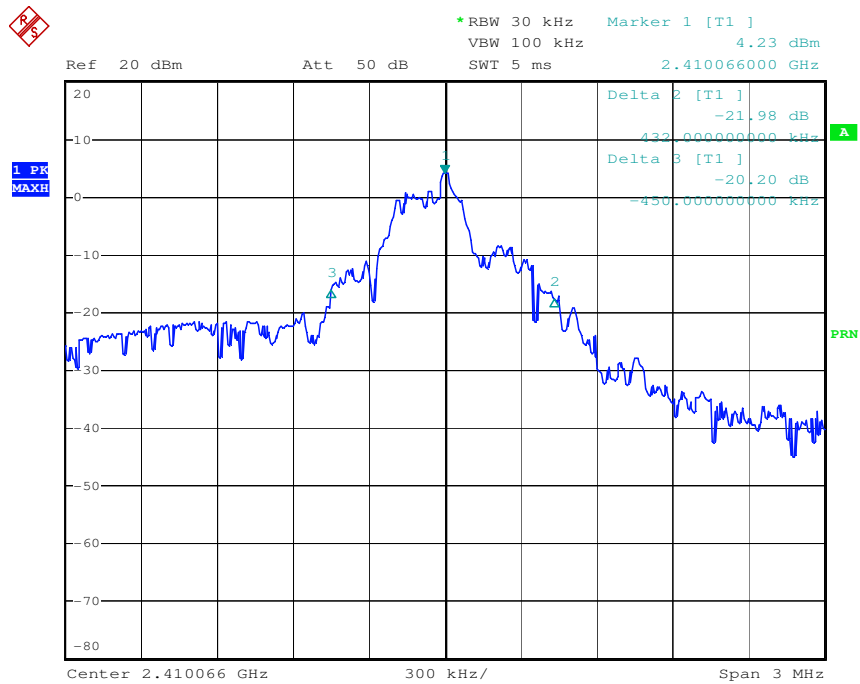

www.tuv.com

Appendix 1

Test Results

www.tuv.com

20dB Bandwidth

Tx frequency: 2410MHz

Date: 3.AUG.2010 13:25:04

Tx frequency: 2450MHz

Date: 3.AUG.2010 13:56:32

www.tuv.com

Tx frequency: 2481MHz

*RBW 30 kHz Delta 3 [T1]
 VBW 100 kHz -22.20 dB
 Ref 10 dBm Att 40 dB SWT 5 ms 330.00000000 kHz

Date: 3.AUG.2010 14:09:26

www.tuv.com

Band Edge Compliance

Tx frequency: 2410MHz (radiated measurement)

STADLBAUER / 900003 / VERT. / 2410MHz
 Date: 30.JUL.2010 16:55:52

www.tuv.com

STADLBAUER / 900003 / HORI. / 2450MHz
 Date: 30.JUL.2010 16:57:04

www.tuv.com

Tx frequency: 2481MHz (radiated measurement)

STADLBAUER / 900003 / VERT. / 2480MHz
 Date: 30.JUL.2010 17:03:24

www.tuv.com

STADLBAUER / 900003 / HORI. / 2480MHz
 Date: 30.JUL.2010 17:04:47