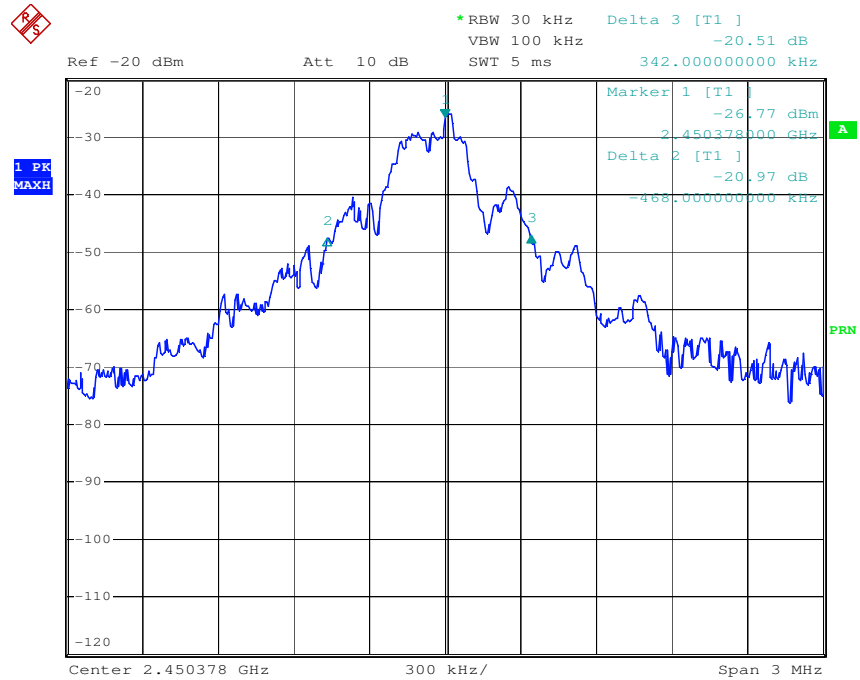

www.tuv.com

Appendix 1

Test Results

www.tuv.com

20dB Bandwidth

Tx frequency: 2410MHz

Date: 3.AUG.2010 13:25:04

Tx frequency: 2450MHz

Date: 3.AUG.2010 13:56:32

www.tuv.com

Tx frequency: 2481MHz

*RBW 30 kHz Delta 3 [T1]
 VBW 100 kHz -22.20 dB
 Ref 10 dBm Att 40 dB SWT 5 ms 330.00000000 kHz

Date: 3.AUG.2010 14:09:26

www.tuv.com

Band Edge Compliance

Tx frequency: 2410MHz (radiated measurement)

STADLBAUER / 900003 / VERT. / 2410MHz
 Date: 30.JUL.2010 16:55:52

www.tuv.com

STADLBAUER / 900003 / HORI. / 2450MHz
 Date: 30.JUL.2010 16:57:04

www.tuv.com

Tx frequency: 2481MHz (radiated measurement)

STADLBAUER / 900003 / VERT. / 2480MHz
 Date: 30.JUL.2010 17:03:24

www.tuv.com

STADLBAUER / 900003 / HORI. / 2480MHz
 Date: 30.JUL.2010 17:04:47