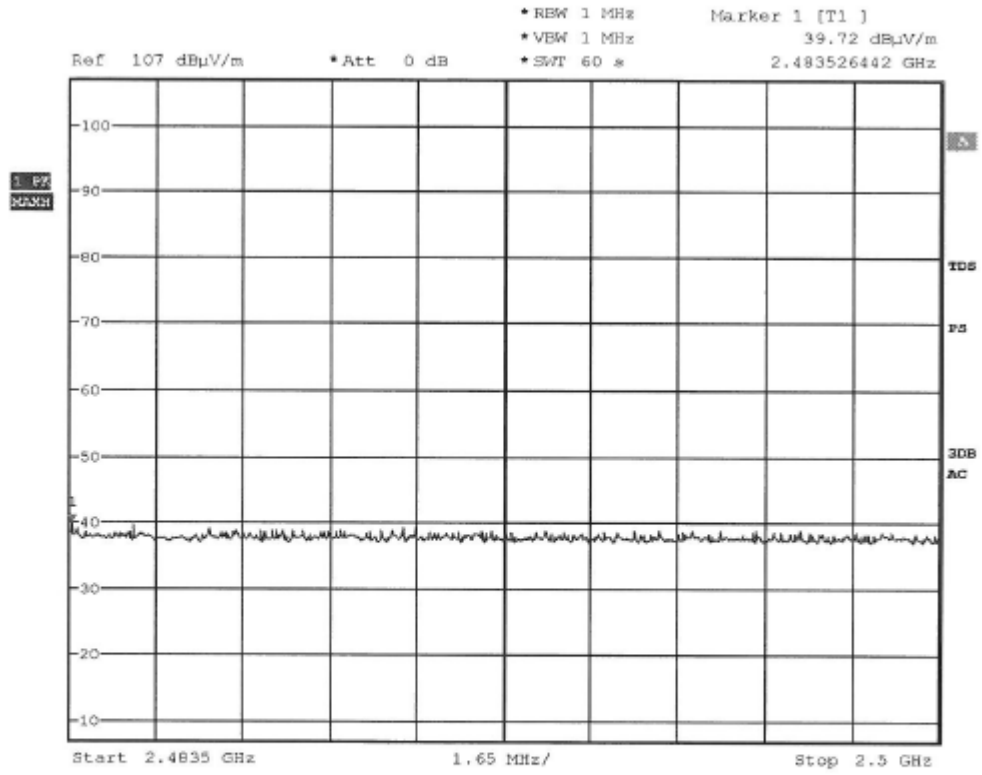

Tx frequency: 2410MHz (radiated measurement)

STADLBAUER / 900003 / VERT. / 2410MHz
 Date: 30.JUL.2010 16:55:52

www.tuv.com

STADLBAUER / 900003 / HORI. / 2450MHz
 Date: 30.JUL.2010 16:57:04

www.tuv.com

Tx frequency: 2481MHz (radiated measurement)

STADLBAUER / 900003 / VERT. / 2480MHz
 Date: 30.JUL.2010 17:03:24

www.tuv.com

STADLBAUER / 900003 / HORI. / 2480MHz
 Date: 30.JUL.2010 17:04:47