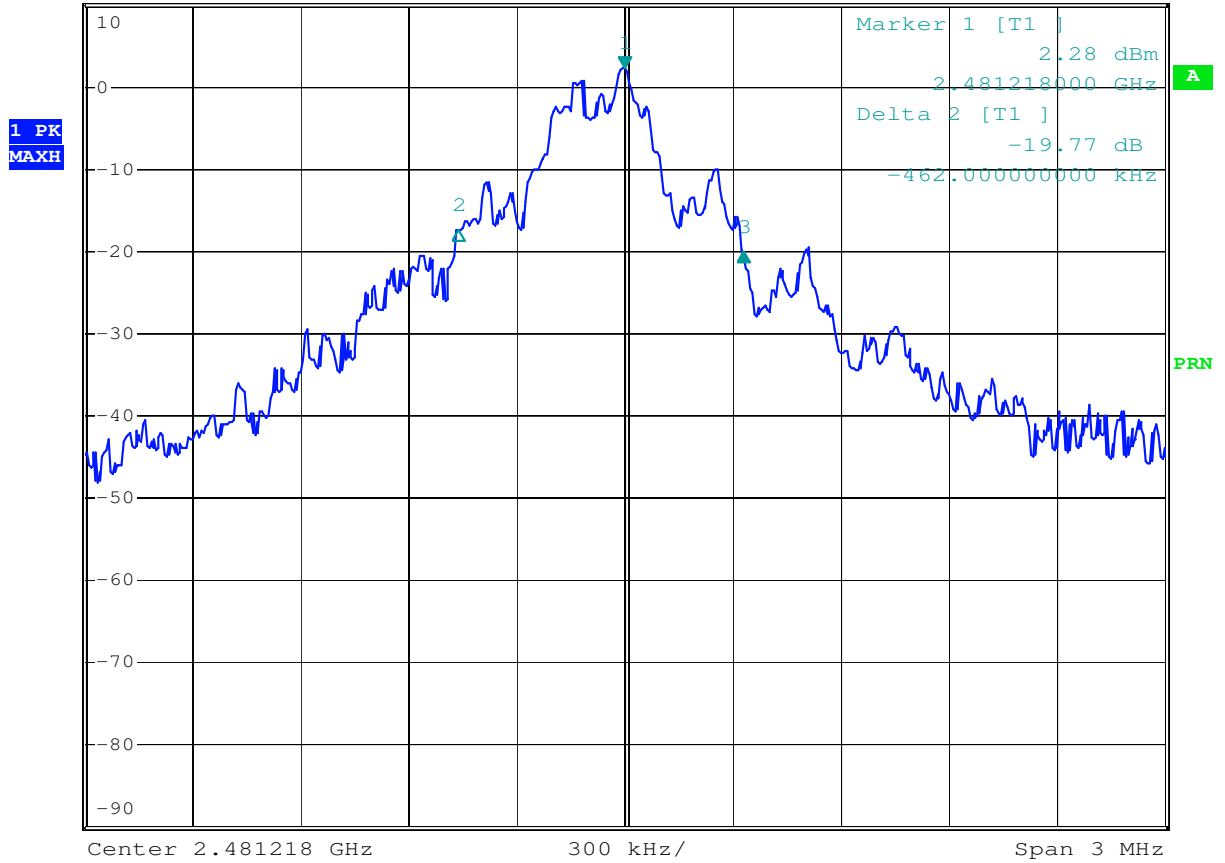

www.tuv.com

Appendix 1

Test Results

www.tuv.com

20dB Bandwidth

Tx frequency: 2410MHz

Date: 3.AUG.2010 13:25:04

Tx frequency: 2450MHz

Date: 3.AUG.2010 13:56:32

www.tuv.com

Tx frequency: 2481MHz

*RBW 30 kHz Delta 3 [T1]
 VBW 100 kHz -22.20 dB
 Ref 10 dBm Att 40 dB SWT 5 ms 330.00000000 kHz

Date: 3.AUG.2010 14:09:26

www.tuv.com

Band Edge Compliance

Tx frequency: 2410MHz (radiated measurement)

STADLBAUER / 900003 / VERT. / 2410MHz
 Date: 30.JUL.2010 16:55:52

www.tuv.com

STADLBAUER / 900003 / HORI. / 2450MHz
 Date: 30.JUL.2010 16:57:04

www.tuv.com

Tx frequency: 2481MHz (radiated measurement)

STADLBAUER / 900003 / VERT. / 2480MHz
 Date: 30.JUL.2010 17:03:24

www.tuv.com

STADLBAUER / 900003 / HORI. / 2480MHz
 Date: 30.JUL.2010 17:04:47