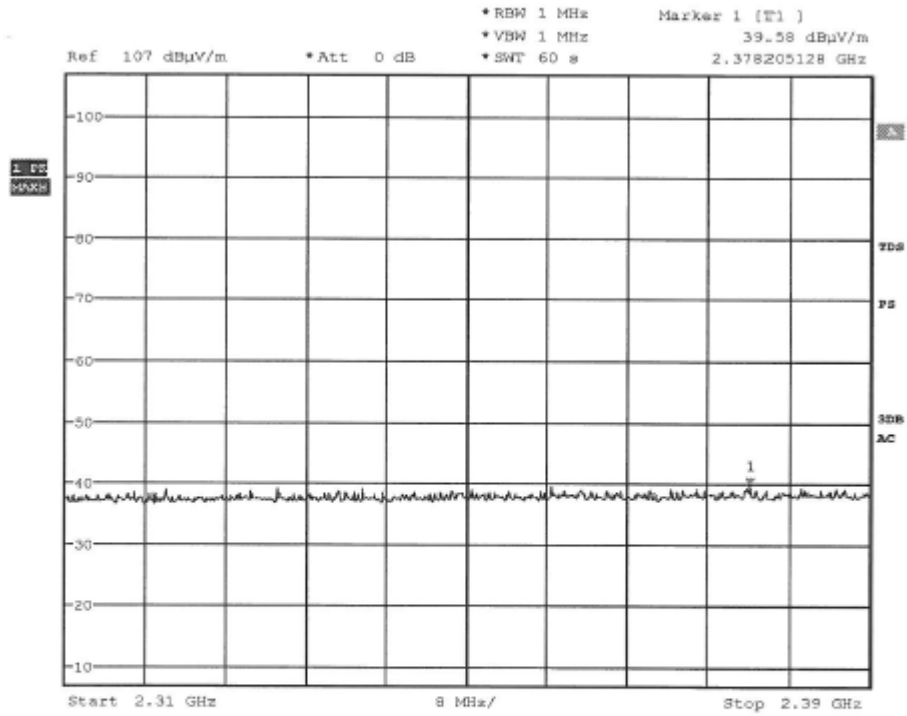

Date: 3.AUG.2010 13:56:32

www.tuv.com

Tx frequency: 2481MHz

*RBW 30 kHz Delta 3 [T1]
 VBW 100 kHz -22.20 dB
 Ref 10 dBm Att 40 dB SWT 5 ms 330.00000000 kHz

Date: 3.AUG.2010 14:09:26

www.tuv.com

Band Edge Compliance

Tx frequency: 2410MHz (radiated measurement)

STADLBAUER / 900003 / VERT. / 2410MHz
 Date: 30.JUL.2010 16:55:52

www.tuv.com

STADLBAUER / 900003 / HORI. / 2450MHz
 Date: 30.JUL.2010 16:57:04

www.tuv.com

Tx frequency: 2481MHz (radiated measurement)

STADLBAUER / 900003 / VERT. / 2480MHz
 Date: 30.JUL.2010 17:03:24

www.tuv.com

STADLBAUER / 900003 / HORI. / 2480MHz
 Date: 30.JUL.2010 17:04:47