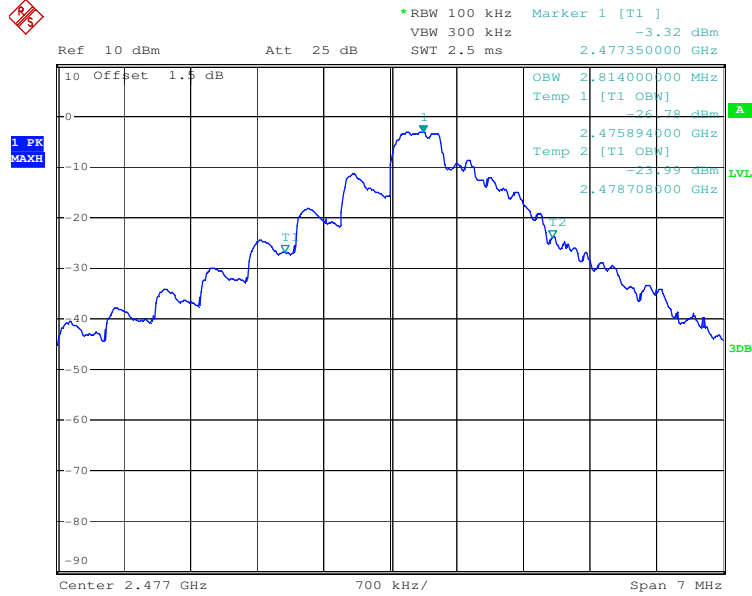

## 20dB Bandwidth

Tx frequency: 2403MHz

Date: 10.MAR.2017 14:06:53

Tx frequency: 2442MHz

Date: 10.MAR.2017 14:09:34

Tx frequency: 2477MHz

Date: 10.MAR.2017 13:54:25

# 99% Bandwidth

Tx frequency: 2403MHz

Date: 10.MAR.2017 13:41:19

Tx frequency: 2442MHz

Date: 10.MAR.2017 13:44:37

Tx frequency: 2477MHz

Date: 10.MAR.2017 14:14:14