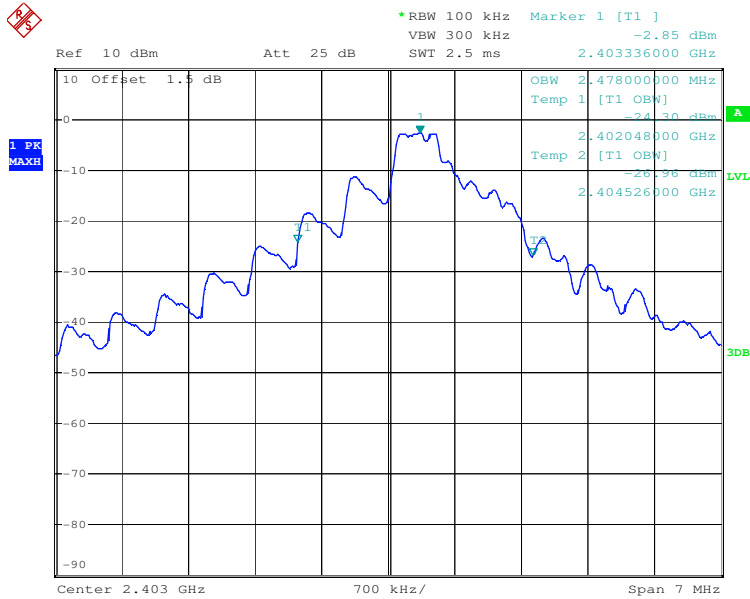

## Test Results

## 20dB Bandwidth

Tx frequency: 2403MHz

Date: 10.MAR.2017 14:06:53

Tx frequency: 2442MHz

Date: 10.MAR.2017 14:09:34

Tx frequency: 2477MHz

Date: 10.MAR.2017 13:54:25

# 99% Bandwidth

Tx frequency: 2403MHz

Date: 10.MAR.2017 13:41:19

Tx frequency: 2442MHz

Date: 10.MAR.2017 13:44:37

Tx frequency: 2477MHz

Date: 10.MAR.2017 14:14:14