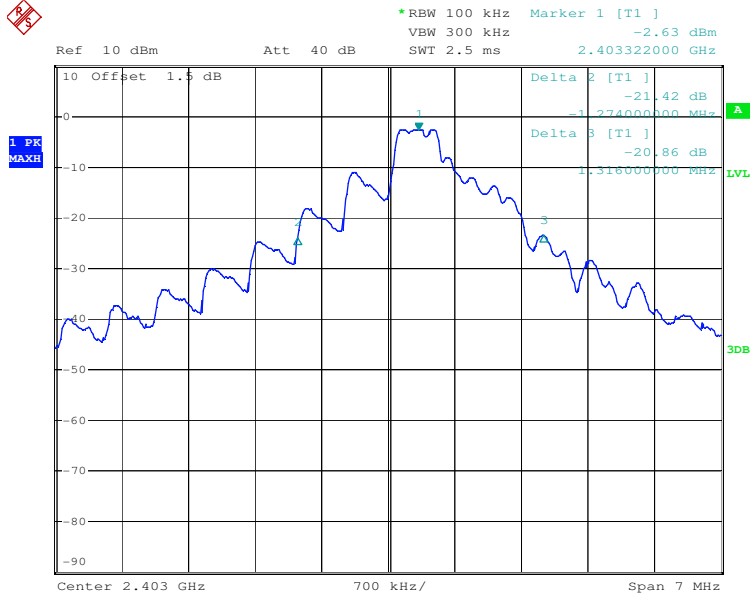

## Appendix 1

## Test Results

## 20dB Bandwidth

Tx frequency: 2403MHz

Date: 10.MAR.2017 14:06:53

Tx frequency: 2442MHz

Date: 10.MAR.2017 14:09:34

Tx frequency: 2477MHz

Date: 10.MAR.2017 13:54:25

# 99% Bandwidth

Tx frequency: 2403MHz

Date: 10.MAR.2017 13:41:19

Tx frequency: 2442MHz

Date: 10.MAR.2017 13:44:37

Tx frequency: 2477MHz

Date: 10.MAR.2017 14:14:14