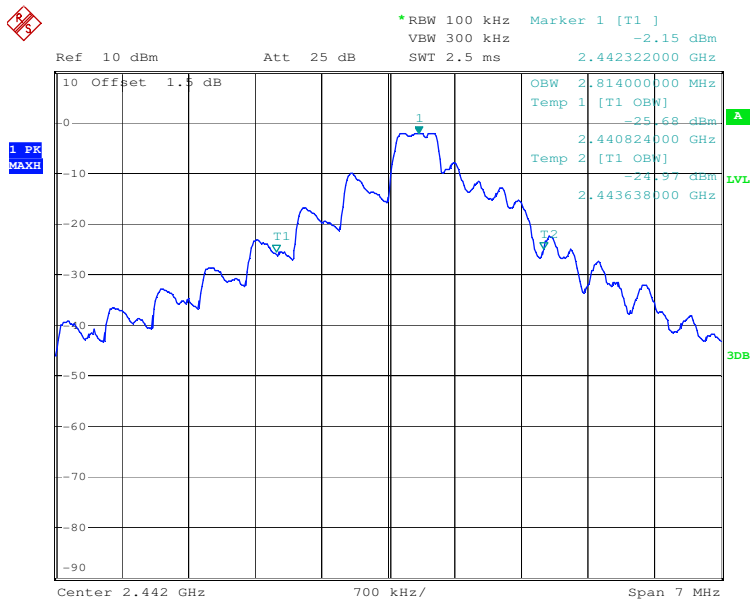

## Test Results

## 20dB Bandwidth

Tx frequency: 2403MHz

Date: 10.MAR.2017 14:06:53

Tx frequency: 2442MHz

Date: 10.MAR.2017 14:09:34

Tx frequency: 2477MHz

Date: 10.MAR.2017 13:54:25

# 99% Bandwidth

Tx frequency: 2403MHz

Date: 10.MAR.2017 13:41:19

Tx frequency: 2442MHz

Date: 10.MAR.2017 13:44:37

Tx frequency: 2477MHz

Date: 10.MAR.2017 14:14:14