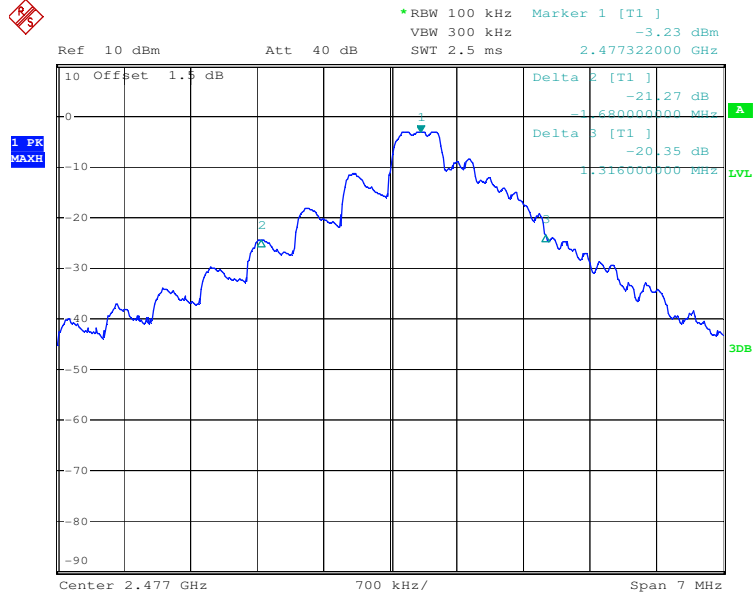

## Test Results

## 20dB Bandwidth

Tx frequency: 2403MHz

Date: 10.MAR.2017 14:06:53

Tx frequency: 2442MHz

Date: 10.MAR.2017 14:09:34

Tx frequency: 2477MHz

Date: 10.MAR.2017 13:54:25

# 99% Bandwidth

Tx frequency: 2403MHz

Date: 10.MAR.2017 13:41:19

Tx frequency: 2442MHz

Date: 10.MAR.2017 13:44:37

Tx frequency: 2477MHz

Date: 10.MAR.2017 14:14:14