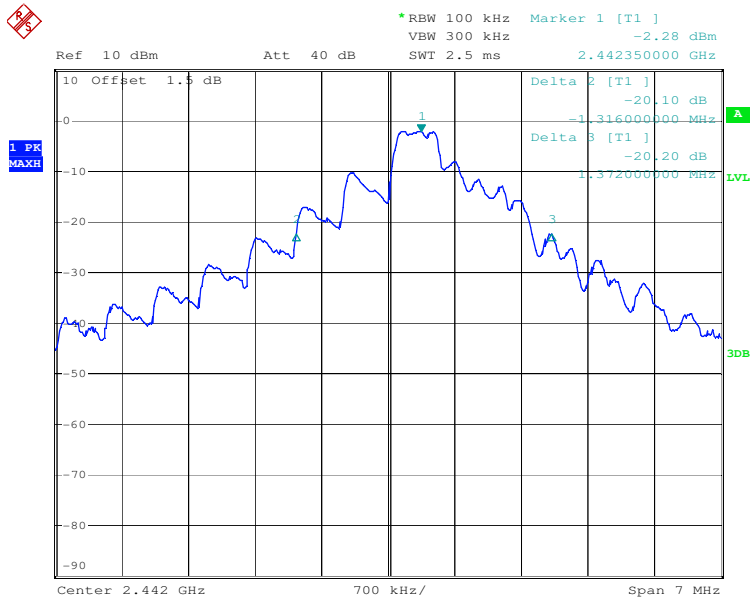

## Test Results

## 20dB Bandwidth

Tx frequency: 2403MHz

Date: 10.MAR.2017 14:06:53

Tx frequency: 2442MHz

Date: 10.MAR.2017 14:09:34

Tx frequency: 2477MHz

Date: 10.MAR.2017 13:54:25

# 99% Bandwidth

Tx frequency: 2403MHz

Date: 10.MAR.2017 13:41:19

Tx frequency: 2442MHz

Date: 10.MAR.2017 13:44:37

Tx frequency: 2477MHz

Date: 10.MAR.2017 14:14:14