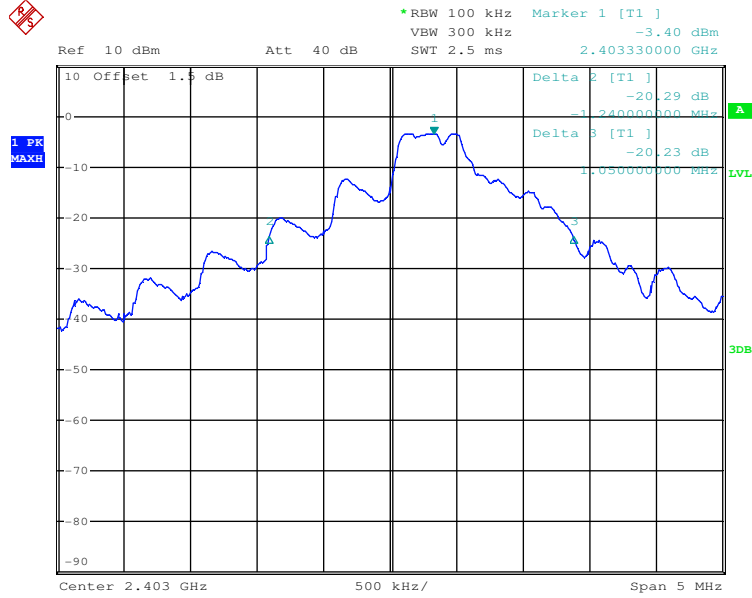

## Appendix 1

### Test Results

## 20dB Bandwidth

Tx frequency: 2403MHz

Date: 2.FEB.2017 13:55:10

Tx frequency: 2442MHz

Date: 2.FEB.2017 14:00:32

Tx frequency: 2477MHz

Date: 2.FEB.2017 14:03:37

# 99% Bandwidth

Tx frequency: 2403MHz

Date: 2.FEB.2017 14:32:49

Tx frequency: 2442MHz

Date: 2.FEB.2017 14:35:59

Tx frequency: 2477MHz

Date: 2.FEB.2017 14:38:50