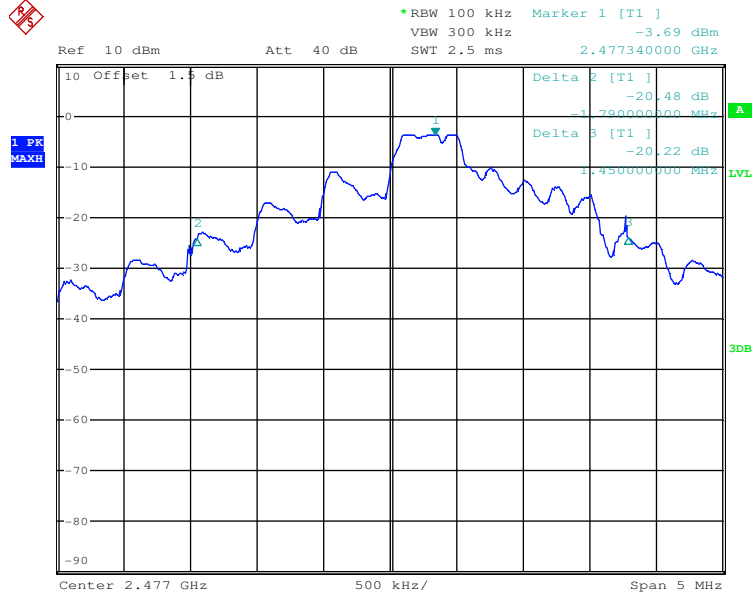

### Test Results

## 20dB Bandwidth

Tx frequency: 2403MHz

Date: 2.FEB.2017 13:55:10

Tx frequency: 2442MHz

Date: 2.FEB.2017 14:00:32

Tx frequency: 2477MHz

Date: 2.FEB.2017 14:03:37

# 99% Bandwidth

Tx frequency: 2403MHz

Date: 2.FEB.2017 14:32:49

Tx frequency: 2442MHz

Date: 2.FEB.2017 14:35:59

Tx frequency: 2477MHz

Date: 2.FEB.2017 14:38:50