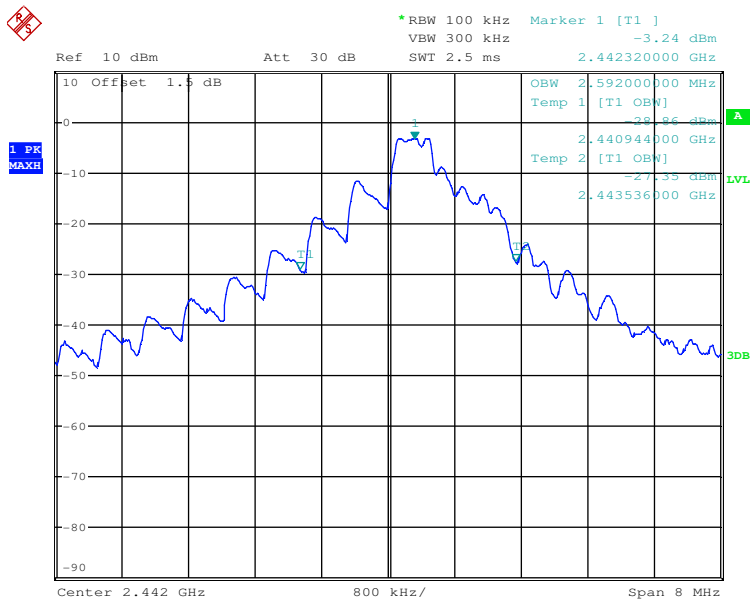

### Test Results

## 20dB Bandwidth

Tx frequency: 2403MHz

Date: 2.FEB.2017 13:55:10

Tx frequency: 2442MHz

Date: 2.FEB.2017 14:00:32

Tx frequency: 2477MHz

Date: 2.FEB.2017 14:03:37

# 99% Bandwidth

Tx frequency: 2403MHz

Date: 2.FEB.2017 14:32:49

Tx frequency: 2442MHz

Date: 2.FEB.2017 14:35:59

Tx frequency: 2477MHz

Date: 2.FEB.2017 14:38:50