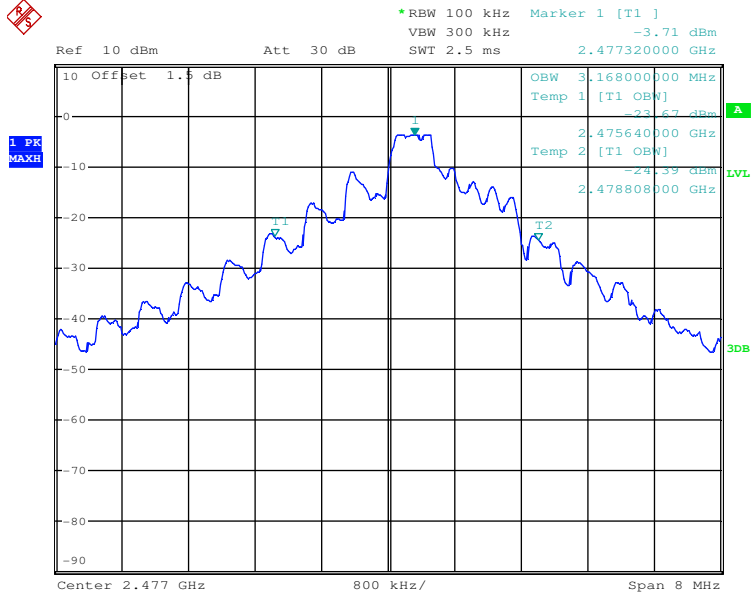

## 20dB Bandwidth

Tx frequency: 2403MHz

Date: 2.FEB.2017 13:55:10

Tx frequency: 2442MHz

Date: 2.FEB.2017 14:00:32

Tx frequency: 2477MHz

Date: 2.FEB.2017 14:03:37

# 99% Bandwidth

Tx frequency: 2403MHz

Date: 2.FEB.2017 14:32:49

Tx frequency: 2442MHz

Date: 2.FEB.2017 14:35:59

Tx frequency: 2477MHz

Date: 2.FEB.2017 14:38:50