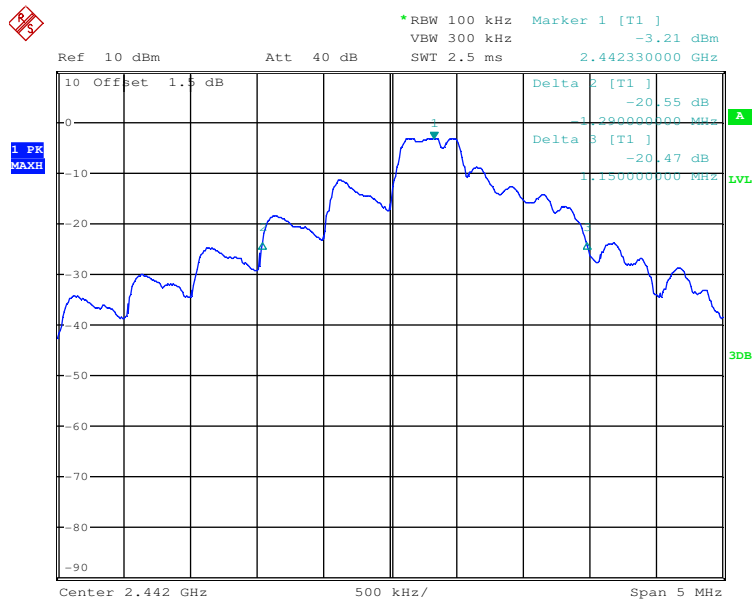

### Test Results

## 20dB Bandwidth

Tx frequency: 2403MHz

Date: 2.FEB.2017 13:55:10

Tx frequency: 2442MHz

Date: 2.FEB.2017 14:00:32

Tx frequency: 2477MHz

Date: 2.FEB.2017 14:03:37

# 99% Bandwidth

Tx frequency: 2403MHz

Date: 2.FEB.2017 14:32:49

Tx frequency: 2442MHz

Date: 2.FEB.2017 14:35:59

Tx frequency: 2477MHz

Date: 2.FEB.2017 14:38:50