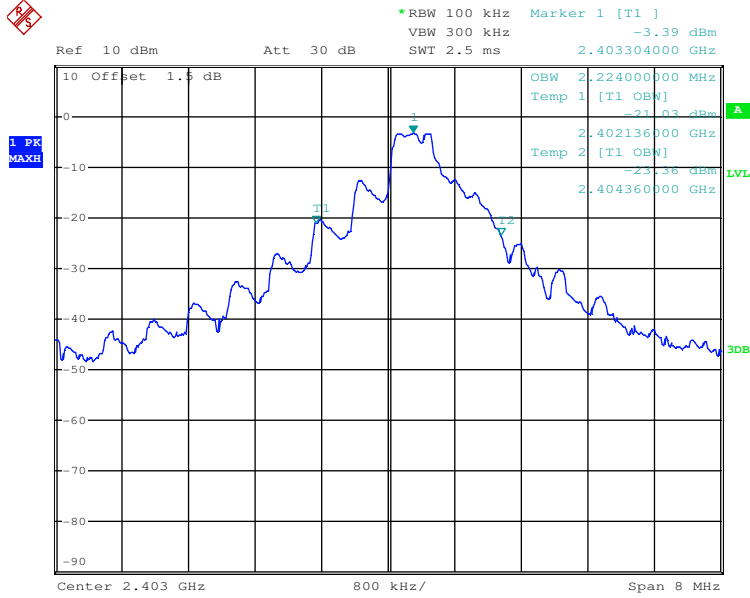

## 20dB Bandwidth

Tx frequency: 2403MHz

Date: 2.FEB.2017 13:55:10

Tx frequency: 2442MHz

Date: 2.FEB.2017 14:00:32

Tx frequency: 2477MHz

Date: 2.FEB.2017 14:03:37

# 99% Bandwidth

Tx frequency: 2403MHz

Date: 2.FEB.2017 14:32:49

Tx frequency: 2442MHz

Date: 2.FEB.2017 14:35:59

Tx frequency: 2477MHz

Date: 2.FEB.2017 14:38:50