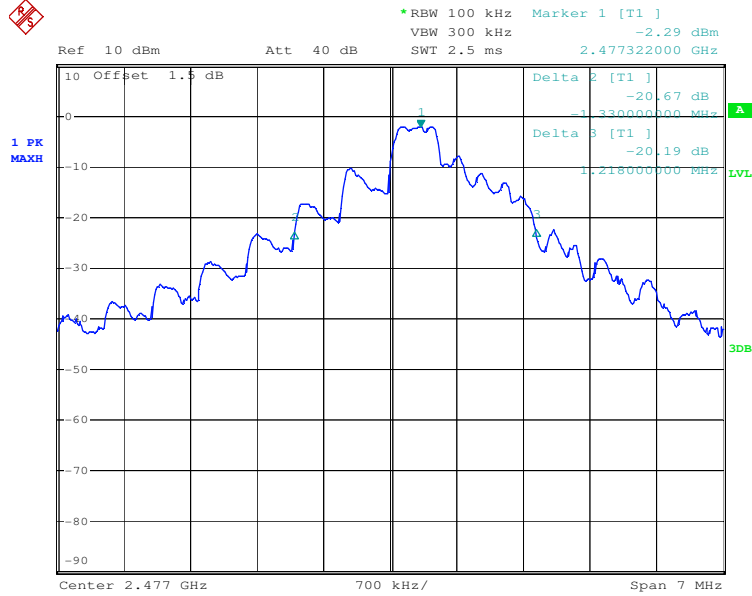

## 20dB Bandwidth

Tx frequency: 2403MHz

Date: 9.MAR.2017 15:47:25

Tx frequency: 2442MHz

Date: 9.MAR.2017 16:01:25

Tx frequency: 2477MHz

Date: 9.MAR.2017 16:04:20

# 99% Bandwidth

Tx frequency: 2403MHz

Date: 10.MAR.2017 12:00:04

Tx frequency: 2442MHz

Date: 9.MAR.2017 16:14:26

Tx frequency: 2477MHz

Date: 9.MAR.2017 16:09:02