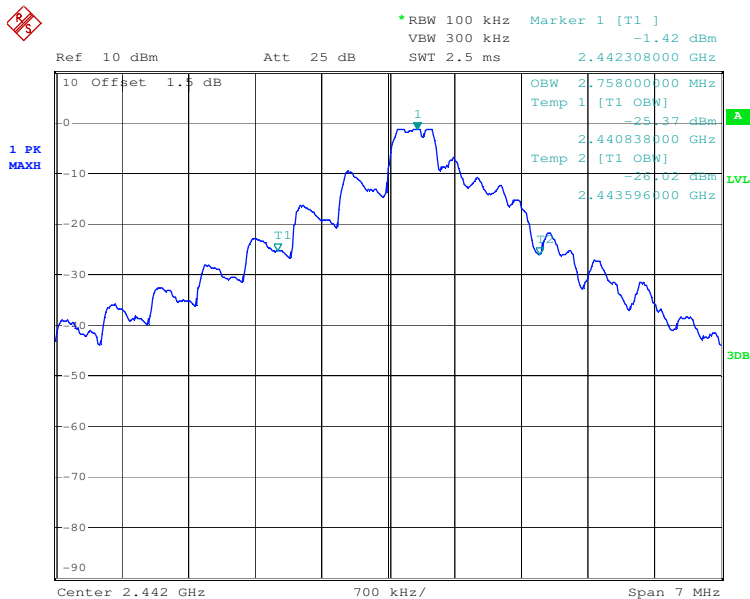

## 20dB Bandwidth

Tx frequency: 2403MHz

Date: 9.MAR.2017 15:47:25

Tx frequency: 2442MHz

Date: 9.MAR.2017 16:01:25

Tx frequency: 2477MHz

Date: 9.MAR.2017 16:04:20

# 99% Bandwidth

Tx frequency: 2403MHz

Date: 10.MAR.2017 12:00:04

Tx frequency: 2442MHz

Date: 9.MAR.2017 16:14:26

Tx frequency: 2477MHz

Date: 9.MAR.2017 16:09:02