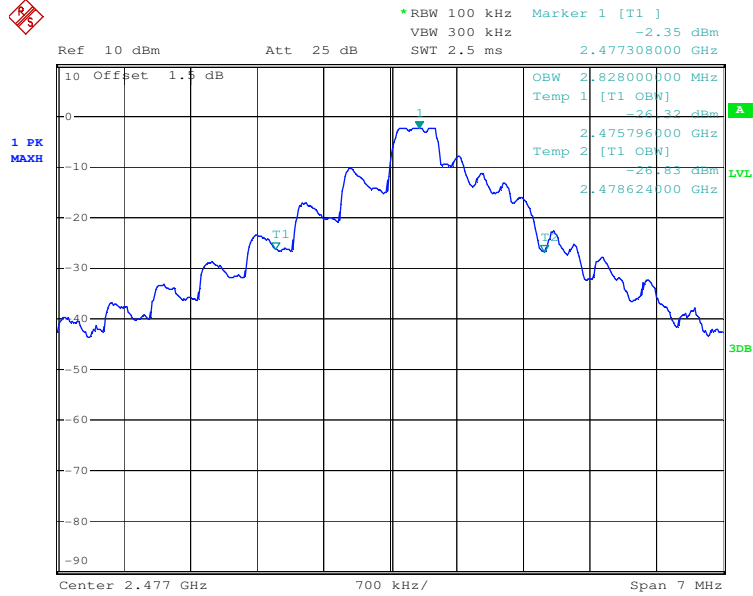

## 20dB Bandwidth

Tx frequency: 2403MHz

Date: 9.MAR.2017 15:47:25

Tx frequency: 2442MHz

Date: 9.MAR.2017 16:01:25

Tx frequency: 2477MHz

Date: 9.MAR.2017 16:04:20

# 99% Bandwidth

Tx frequency: 2403MHz

Date: 10.MAR.2017 12:00:04

Tx frequency: 2442MHz

Date: 9.MAR.2017 16:14:26

Tx frequency: 2477MHz

Date: 9.MAR.2017 16:09:02