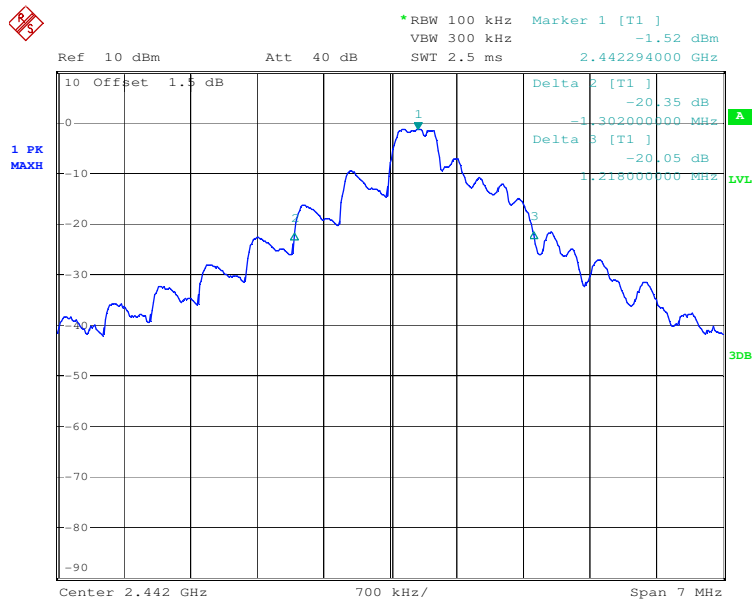

# Test Results

## 20dB Bandwidth

Tx frequency: 2403MHz

Date: 9.MAR.2017 15:47:25

Tx frequency: 2442MHz

Date: 9.MAR.2017 16:01:25

Tx frequency: 2477MHz

Date: 9.MAR.2017 16:04:20

# 99% Bandwidth

Tx frequency: 2403MHz

Date: 10.MAR.2017 12:00:04

Tx frequency: 2442MHz

Date: 9.MAR.2017 16:14:26

Tx frequency: 2477MHz

Date: 9.MAR.2017 16:09:02