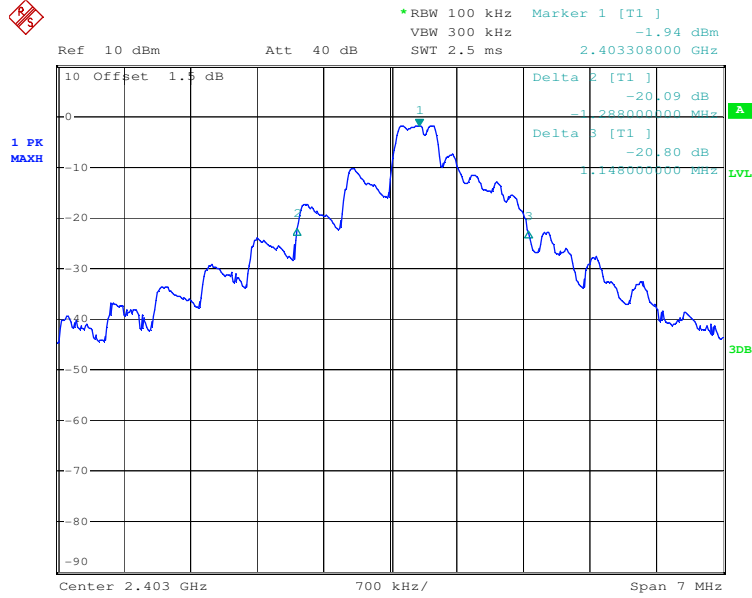

## Appendix 1

# Test Results

## 20dB Bandwidth

Tx frequency: 2403MHz

Date: 9.MAR.2017 15:47:25

Tx frequency: 2442MHz

Date: 9.MAR.2017 16:01:25

Tx frequency: 2477MHz

Date: 9.MAR.2017 16:04:20

# 99% Bandwidth

Tx frequency: 2403MHz

Date: 10.MAR.2017 12:00:04

Tx frequency: 2442MHz

Date: 9.MAR.2017 16:14:26

Tx frequency: 2477MHz

Date: 9.MAR.2017 16:09:02