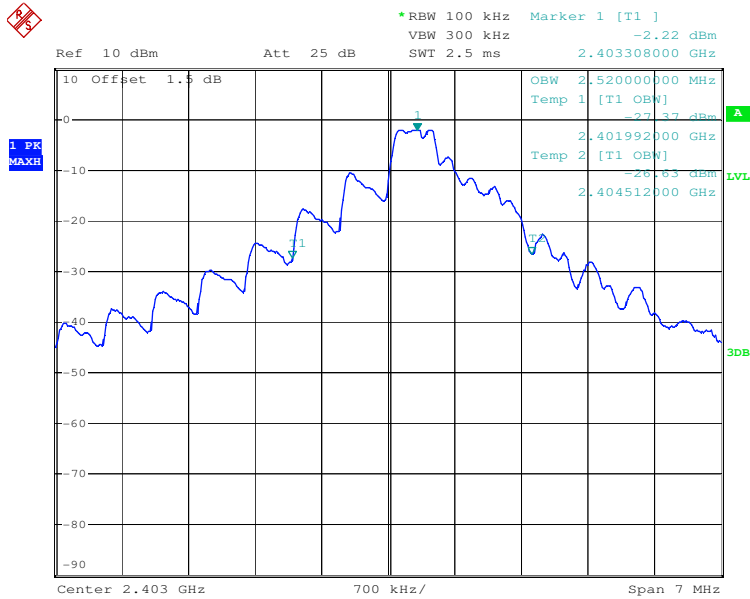

## 20dB Bandwidth

Tx frequency: 2403MHz

Date: 9.MAR.2017 15:47:25

Tx frequency: 2442MHz

Date: 9.MAR.2017 16:01:25

Tx frequency: 2477MHz

Date: 9.MAR.2017 16:04:20

# 99% Bandwidth

Tx frequency: 2403MHz

Date: 10.MAR.2017 12:00:04

Tx frequency: 2442MHz

Date: 9.MAR.2017 16:14:26

Tx frequency: 2477MHz

Date: 9.MAR.2017 16:09:02