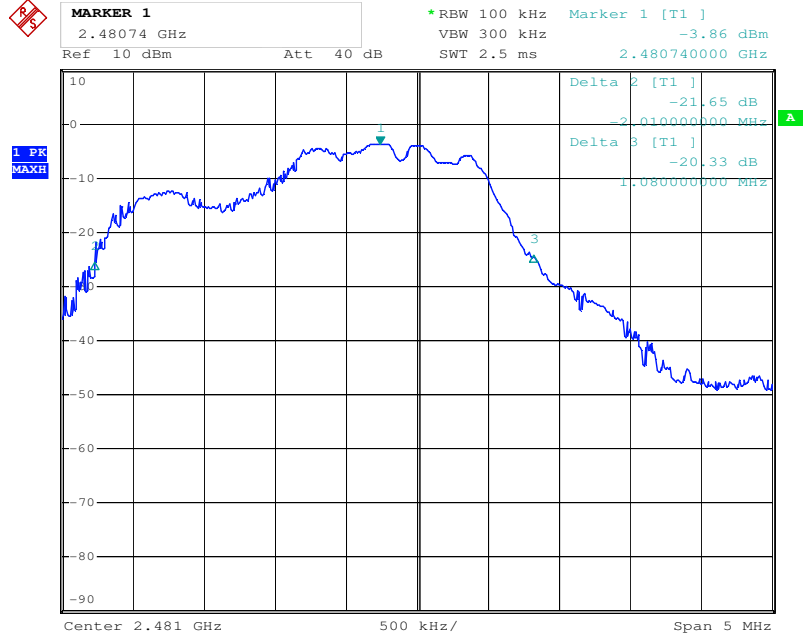

## Test Results

## 20dB Bandwidth

Tx frequency: 2405MHz

Comment: test print  
Date: 27.JUL.2015 18:21:53

Tx frequency: 2449MHz

Comment: test print  
Date: 27.JUL.2015 19:08:23

Tx frequency: 2481MHz

Comment: test print  
Date: 27.JUL.2015 17:55:39