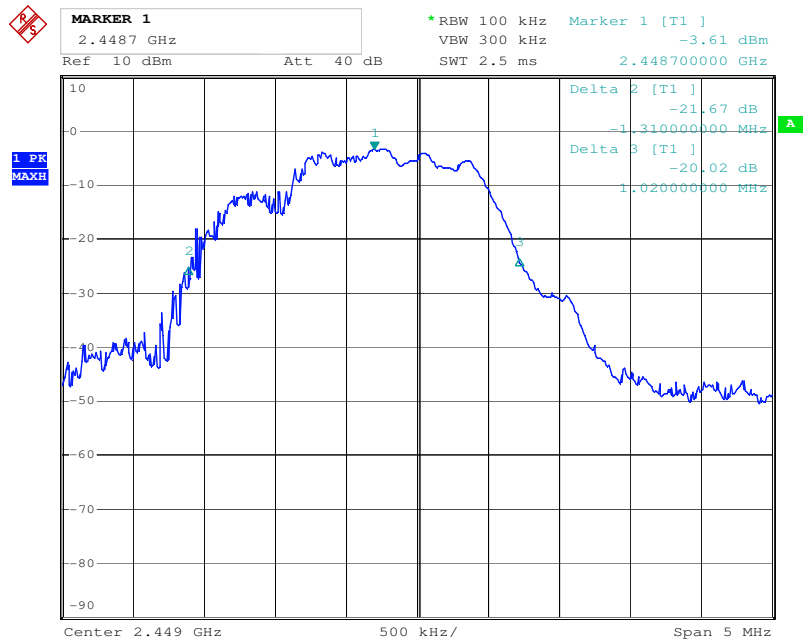

## Test Results

## 20dB Bandwidth

Tx frequency: 2405MHz

Comment: test print  
Date: 27.JUL.2015 18:21:53

Tx frequency: 2449MHz

Comment: test print  
Date: 27.JUL.2015 19:08:23

Tx frequency: 2481MHz

Comment: test print  
Date: 27.JUL.2015 17:55:39