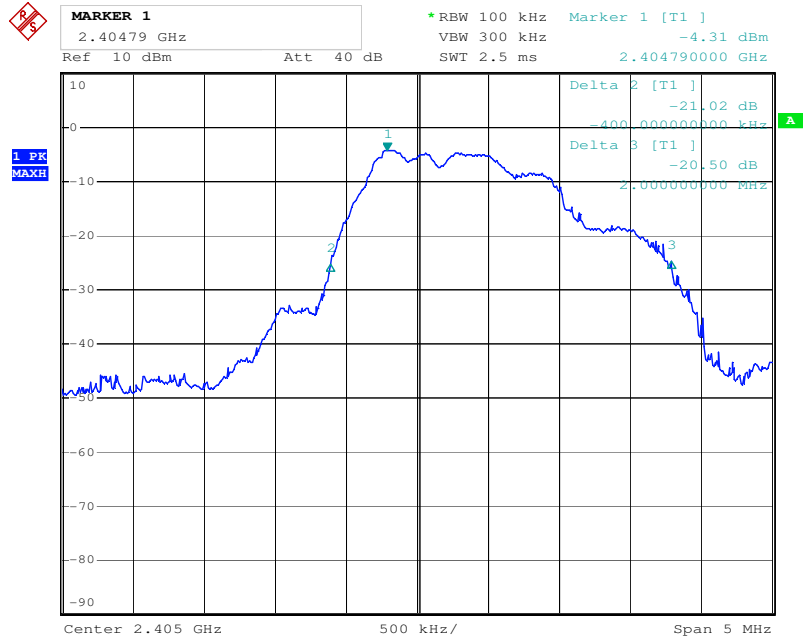

## Appendix 1

## Test Results

## 20dB Bandwidth

Tx frequency: 2405MHz

Comment: test print  
Date: 27.JUL.2015 18:21:53

Tx frequency: 2449MHz

Comment: test print  
Date: 27.JUL.2015 19:08:23

Tx frequency: 2481MHz

Comment: test print  
Date: 27.JUL.2015 17:55:39