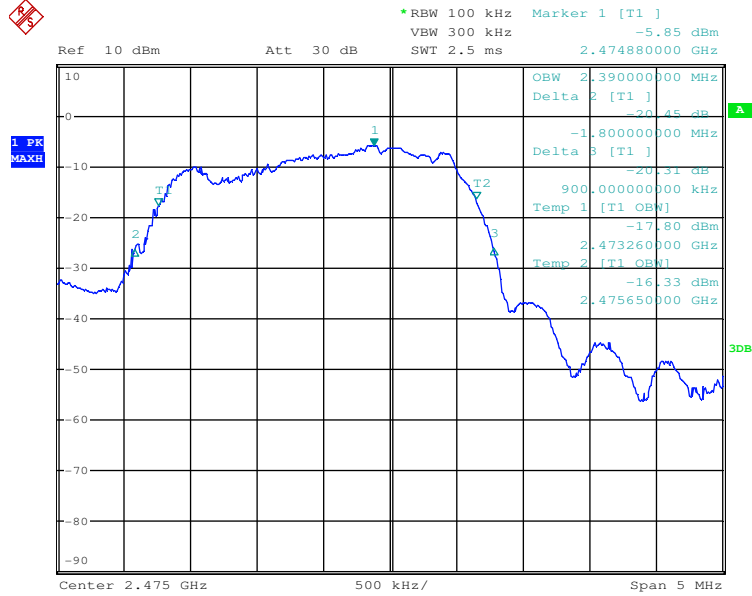

Appendix 1

Test Results

20dB Bandwidth

Tx frequency: 2405MHz

Date: 10.MAY.2016 14:57:09

Tx frequency: 2440MHz

Date: 10.MAY.2016 11:04:23

Tx frequency: 2475MHz