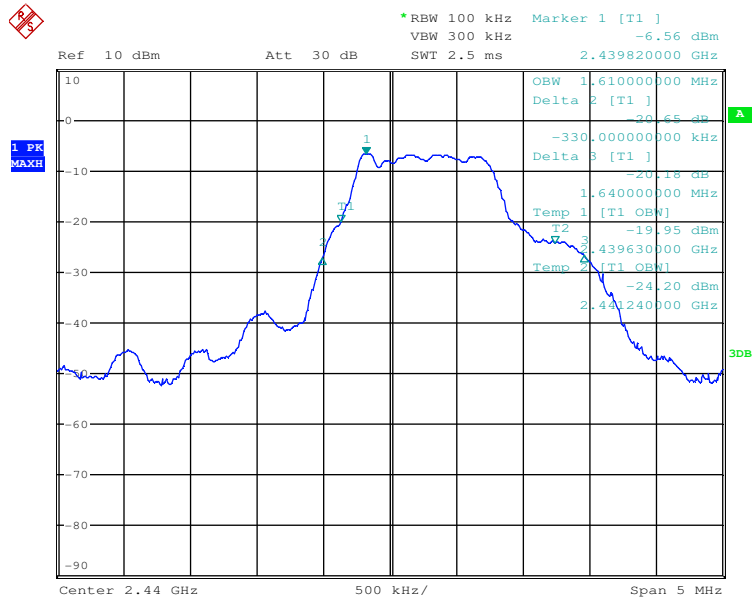

Appendix 1

Test Results

20dB Bandwidth

Tx frequency: 2405MHz

Date: 10.MAY.2016 14:57:09

Tx frequency: 2440MHz

Date: 10.MAY.2016 11:04:23

Tx frequency: 2475MHz