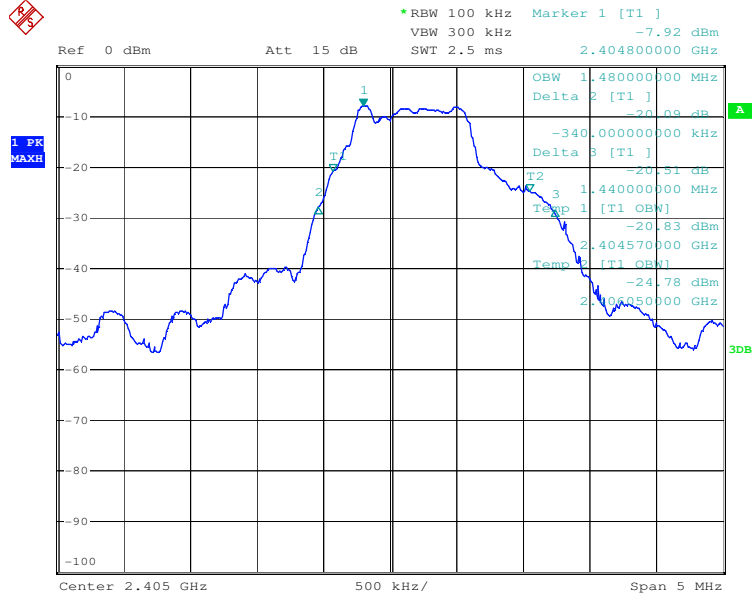

Appendix 1

Test Results

20dB Bandwidth

Tx frequency: 2405MHz

Date: 10.MAY.2016 14:57:09

Tx frequency: 2440MHz

Date: 10.MAY.2016 11:04:23

Tx frequency: 2475MHz