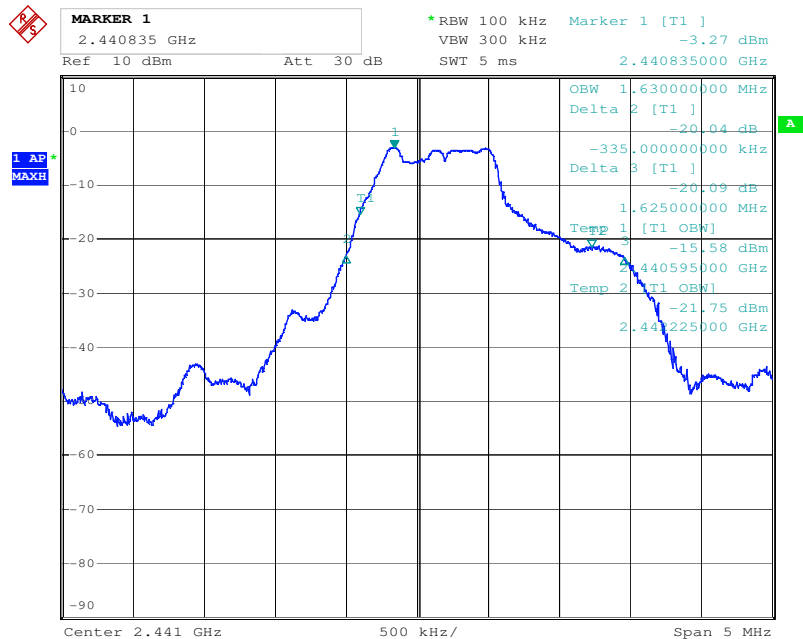

20dB Bandwidth

Tx frequency: 2408MHz

Comment: test print
Date: 30.JUL.2015 14:41:27

Tx frequency: 2441MHz

Comment: test print
Date: 30.JUL.2015 15:05:16

Tx frequency: 2474MHz

Comment: test print
 Date: 30.JUL.2015 16:25:31