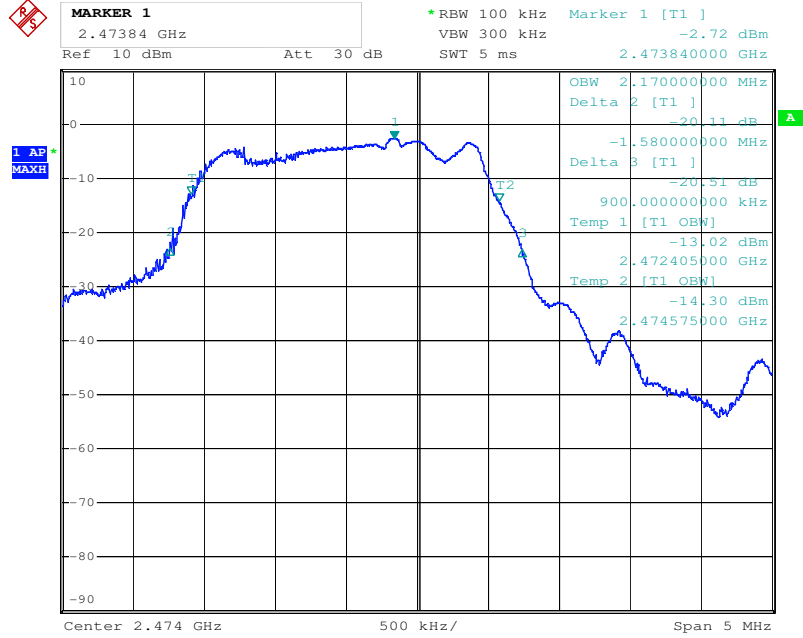

20dB Bandwidth

Tx frequency: 2408MHz

Comment: test print
Date: 30.JUL.2015 14:41:27

Tx frequency: 2441MHz

Comment: test print
Date: 30.JUL.2015 15:05:16

Tx frequency: 2474MHz

Comment: test print
 Date: 30.JUL.2015 16:25:31