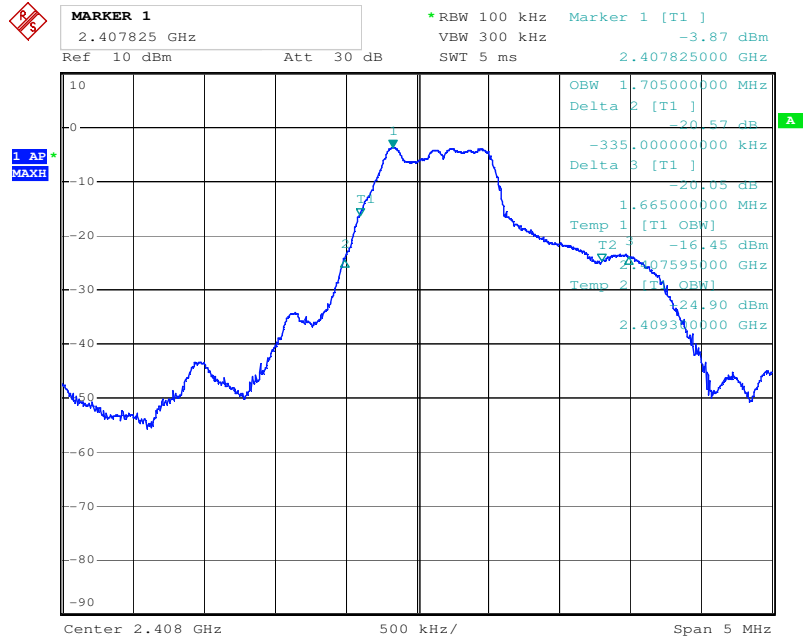

20dB Bandwidth

Tx frequency: 2408MHz

Comment: test print
Date: 30.JUL.2015 14:41:27

Tx frequency: 2441MHz

Comment: test print
Date: 30.JUL.2015 15:05:16

Tx frequency: 2474MHz

Comment: test print
 Date: 30.JUL.2015 16:25:31