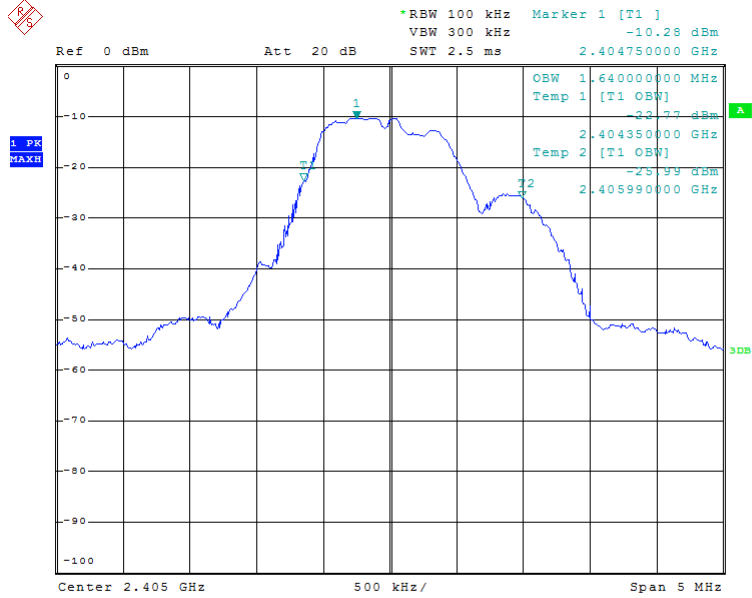

Appendix 1

Test Results

20dB Bandwidth

Tx frequency: 2405MHz

Date: 8.MAR.2016 22:28:50

Tx frequency: 2441MHz

Date: 8.MAR.2016 22:42:23

Tx frequency: 2477MHz

Date: 8.MAR.2016 13:19:19

99% Bandwidth

Tx frequency: 2405MHz

Date: 8.MAR.2016 22:18:03

Tx frequency: 2441MHz

Date: 8.MAR.2016 23:02:22

Tx frequency: 2477MHz

Date: 8.MAR.2016 12:35:12