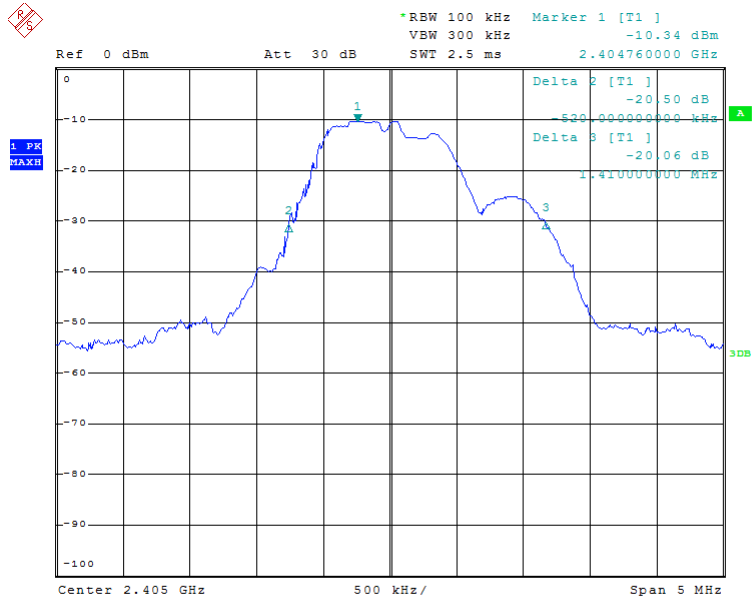

Appendix 1

Test Results

20dB Bandwidth

Tx frequency: 2405MHz

Date: 8.MAR.2016 22:28:50

Tx frequency: 2441MHz

Date: 8.MAR.2016 22:42:23

Tx frequency: 2477MHz

Date: 8.MAR.2016 13:19:19

99% Bandwidth

Tx frequency: 2405MHz

Date: 8.MAR.2016 22:18:03

Tx frequency: 2441MHz

Date: 8.MAR.2016 23:02:22

Tx frequency: 2477MHz

Date: 8.MAR.2016 12:35:12