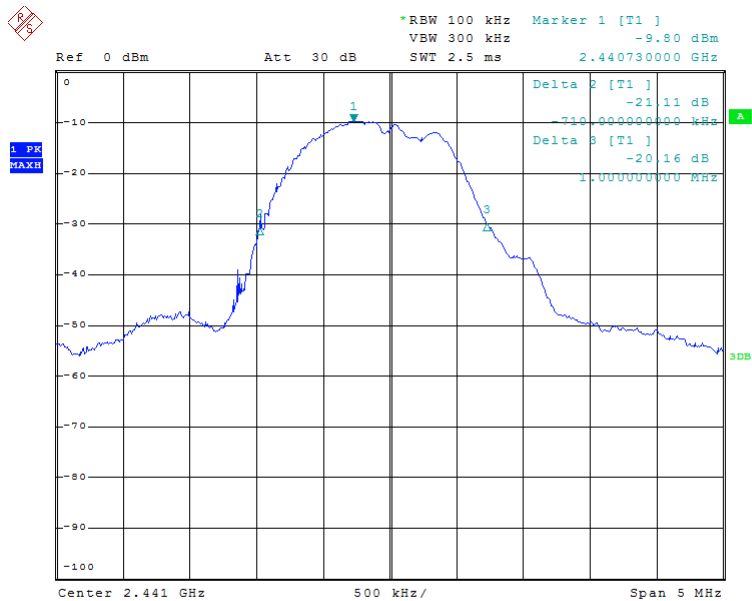

Appendix 1

Test Results

20dB Bandwidth

Tx frequency: 2405MHz

Date: 8.MAR.2016 22:28:50

Tx frequency: 2441MHz

Date: 8.MAR.2016 22:42:23

Tx frequency: 2477MHz

Date: 8.MAR.2016 13:19:19

99% Bandwidth

Tx frequency: 2405MHz

Date: 8.MAR.2016 22:18:03

Tx frequency: 2441MHz

Date: 8.MAR.2016 23:02:22

Tx frequency: 2477MHz

Date: 8.MAR.2016 12:35:12