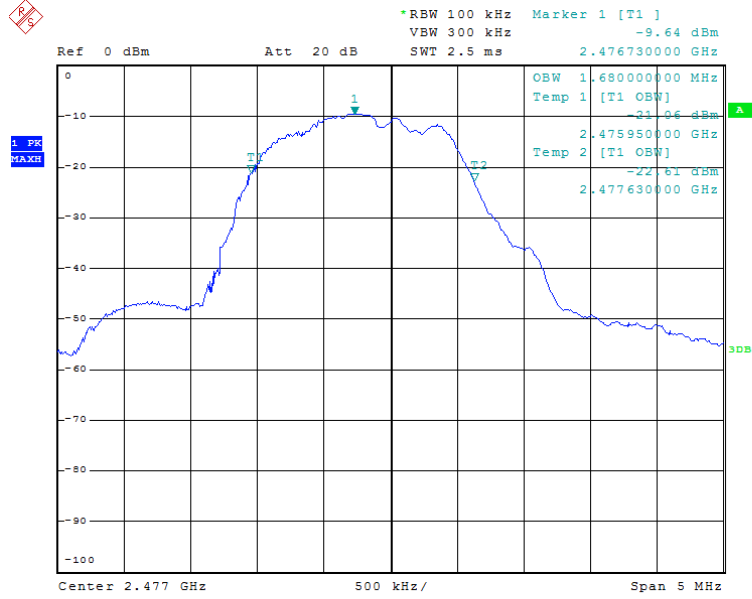

Date: 8.MAR.2016 13:19:19

99% Bandwidth

Tx frequency: 2405MHz

Date: 8.MAR.2016 22:18:03

Tx frequency: 2441MHz

Date: 8.MAR.2016 23:02:22

Tx frequency: 2477MHz

Date: 8.MAR.2016 12:35:12