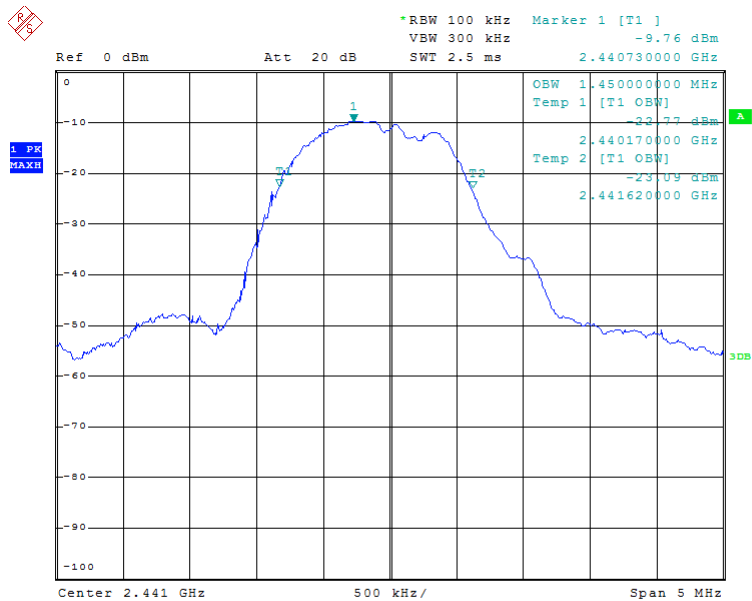

Date: 8.MAR.2016 13:19:19

99% Bandwidth

Tx frequency: 2405MHz

Date: 8.MAR.2016 22:18:03

Tx frequency: 2441MHz

Date: 8.MAR.2016 23:02:22

Tx frequency: 2477MHz

Date: 8.MAR.2016 12:35:12