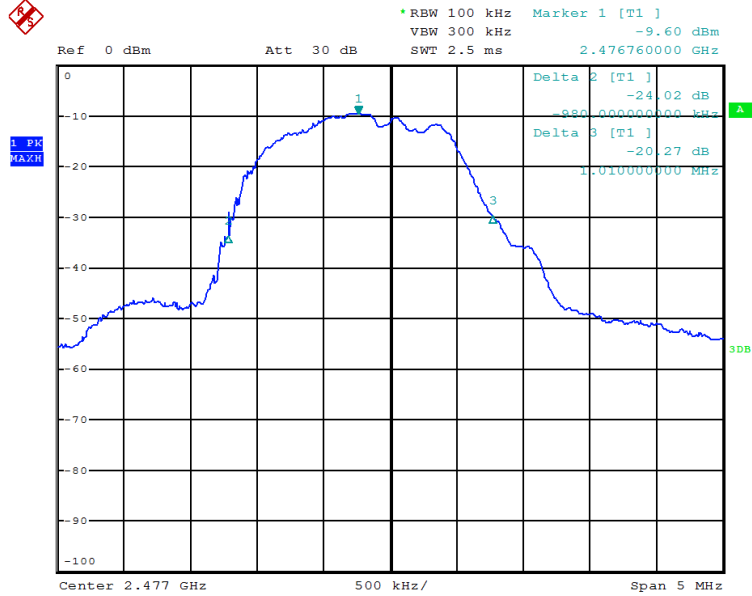

Appendix 1

Test Results

20dB Bandwidth

Tx frequency: 2405MHz

Date: 8.MAR.2016 22:28:50

Tx frequency: 2441MHz

Date: 8.MAR.2016 22:42:23

Tx frequency: 2477MHz

Date: 8.MAR.2016 13:19:19

99% Bandwidth

Tx frequency: 2405MHz

Date: 8.MAR.2016 22:18:03

Tx frequency: 2441MHz

Date: 8.MAR.2016 23:02:22

Tx frequency: 2477MHz

Date: 8.MAR.2016 12:35:12