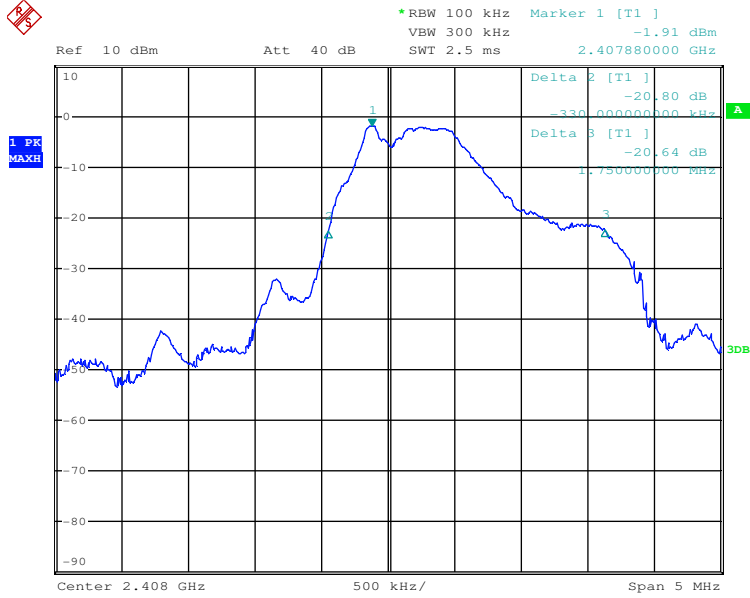

## Test Results

## 20dB Bandwidth

Tx frequency: 2408MHz

Date: 5.JUL.2016 10:54:17

Tx frequency: 2440MHz

Date: 5.JUL.2016 10:49:14

Tx frequency: 2472MHz

Date: 5.JUL.2016 11:04:54