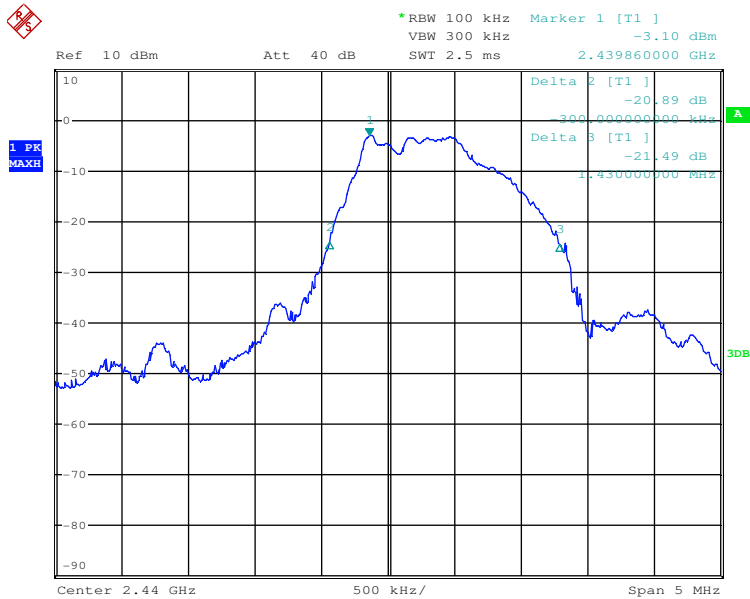

## Test Results

## 20dB Bandwidth

Tx frequency: 2408MHz

Date: 5.JUL.2016 10:54:17

Tx frequency: 2440MHz

Date: 5.JUL.2016 10:49:14

Tx frequency: 2472MHz

Date: 5.JUL.2016 11:04:54