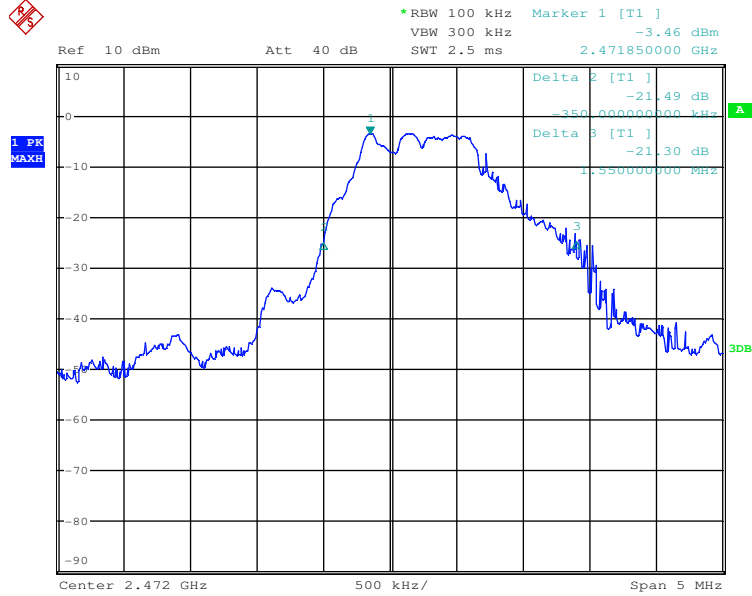

## Test Results

## 20dB Bandwidth

Tx frequency: 2408MHz

Date: 5.JUL.2016 10:54:17

Tx frequency: 2440MHz

Date: 5.JUL.2016 10:49:14

Tx frequency: 2472MHz

Date: 5.JUL.2016 11:04:54