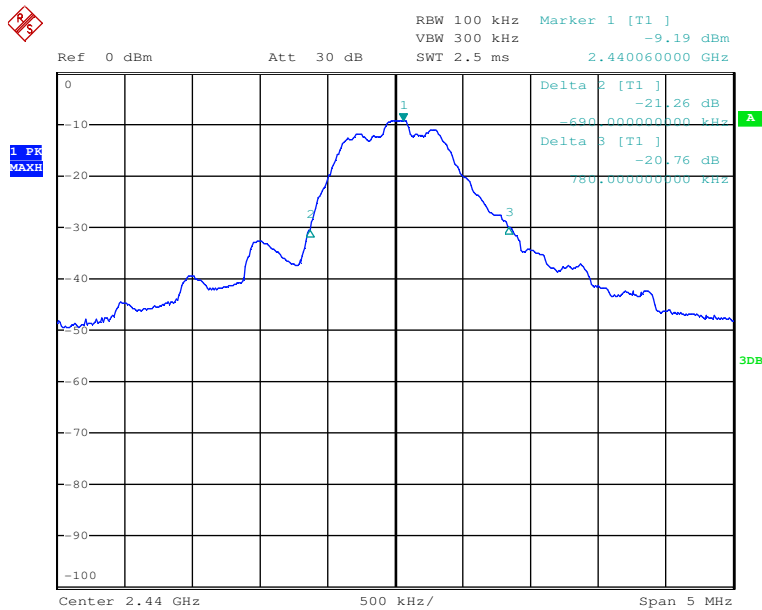

Appendix 1

Test Results

20dB Bandwidth

Tx frequency: 2408MHz

Date: 21.JUN.2016 08:54:08

Tx frequency: 2440MHz

Date: 21.JUN.2016 09:12:18

Tx frequency: 2472MHz

Date: 21.JUN.2016 09:09:09

99% Bandwidth

Tx frequency: 2408MHz

Date: 21.JUN.2016 08:59:03

Tx frequency: 2440MHz

Date: 21.JUN.2016 09:03:39

Tx frequency: 2472MHz

Date: 21.JUN.2016 09:06:28