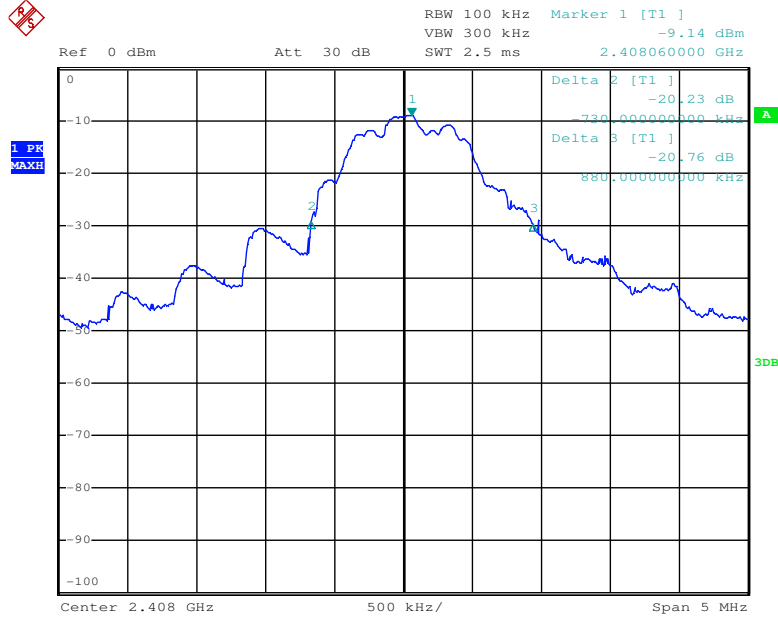

Appendix 1

Test Results

20dB Bandwidth

Tx frequency: 2408MHz

Date: 21.JUN.2016 08:54:08

Tx frequency: 2440MHz

Date: 21.JUN.2016 09:12:18

Tx frequency: 2472MHz

Date: 21.JUN.2016 09:09:09

99% Bandwidth

Tx frequency: 2408MHz

Date: 21.JUN.2016 08:59:03

Tx frequency: 2440MHz

Date: 21.JUN.2016 09:03:39

Tx frequency: 2472MHz

Date: 21.JUN.2016 09:06:28