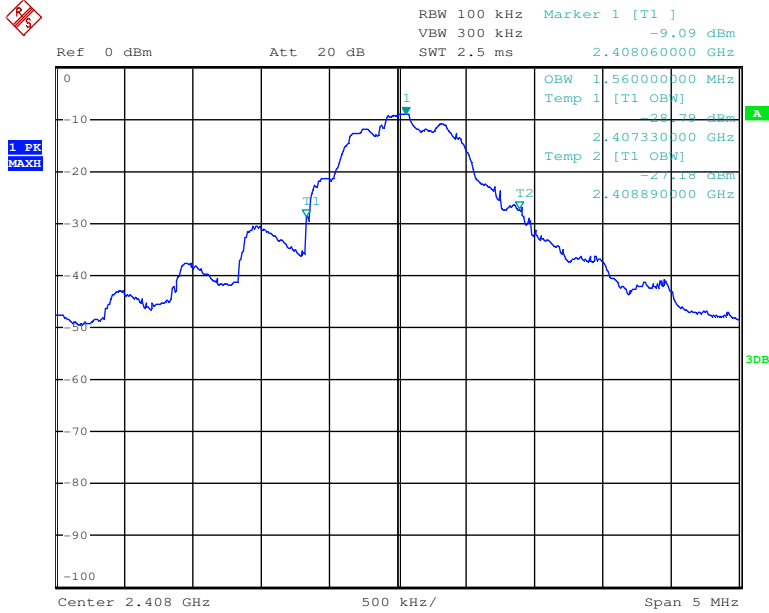

Appendix 1

Test Results

20dB Bandwidth

Tx frequency: 2408MHz

Date: 21.JUN.2016 08:54:08

Tx frequency: 2440MHz

Date: 21.JUN.2016 09:12:18

Tx frequency: 2472MHz

Date: 21.JUN.2016 09:09:09

99% Bandwidth

Tx frequency: 2408MHz

Date: 21.JUN.2016 08:59:03

Tx frequency: 2440MHz

Date: 21.JUN.2016 09:03:39

Tx frequency: 2472MHz

Date: 21.JUN.2016 09:06:28