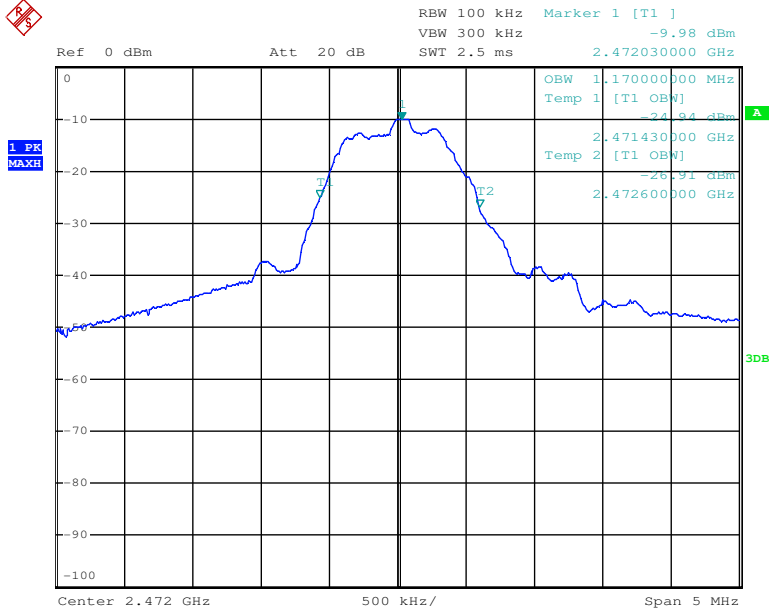

Appendix 1

Test Results

20dB Bandwidth

Tx frequency: 2408MHz

Date: 21.JUN.2016 08:54:08

Tx frequency: 2440MHz

Date: 21.JUN.2016 09:12:18

Tx frequency: 2472MHz

Date: 21.JUN.2016 09:09:09

99% Bandwidth

Tx frequency: 2408MHz

Date: 21.JUN.2016 08:59:03

Tx frequency: 2440MHz

Date: 21.JUN.2016 09:03:39

Tx frequency: 2472MHz

Date: 21.JUN.2016 09:06:28