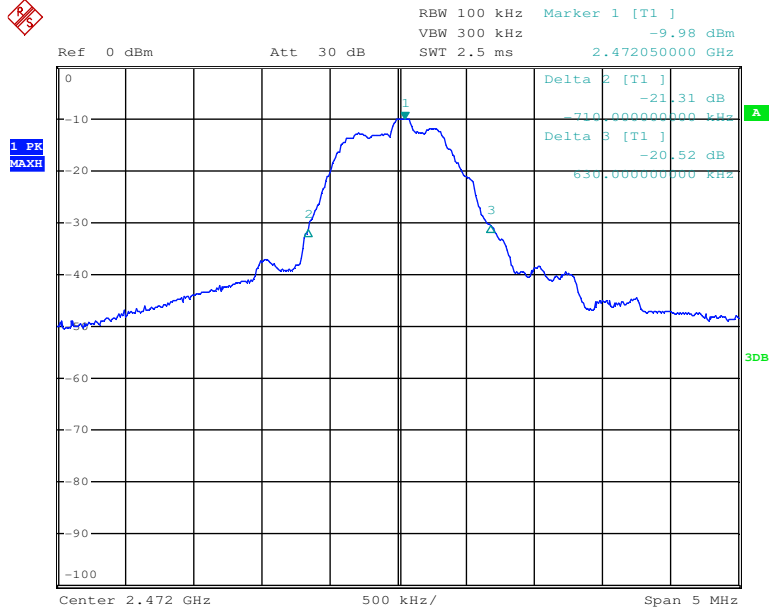

Appendix 1

Test Results

20dB Bandwidth

Tx frequency: 2408MHz

Date: 21.JUN.2016 08:54:08

Tx frequency: 2440MHz

Date: 21.JUN.2016 09:12:18

Tx frequency: 2472MHz

Date: 21.JUN.2016 09:09:09

99% Bandwidth

Tx frequency: 2408MHz

Date: 21.JUN.2016 08:59:03

Tx frequency: 2440MHz

Date: 21.JUN.2016 09:03:39

Tx frequency: 2472MHz

Date: 21.JUN.2016 09:06:28