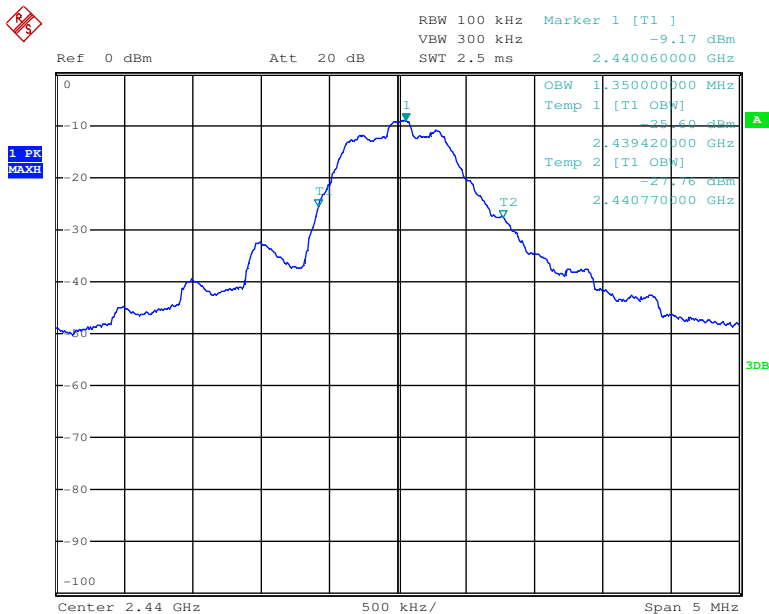

Date: 21.JUN.2016 09:09:09

99% Bandwidth

Tx frequency: 2408MHz

Date: 21.JUN.2016 08:59:03

Tx frequency: 2440MHz

Date: 21.JUN.2016 09:03:39

Tx frequency: 2472MHz

Date: 21.JUN.2016 09:06:28